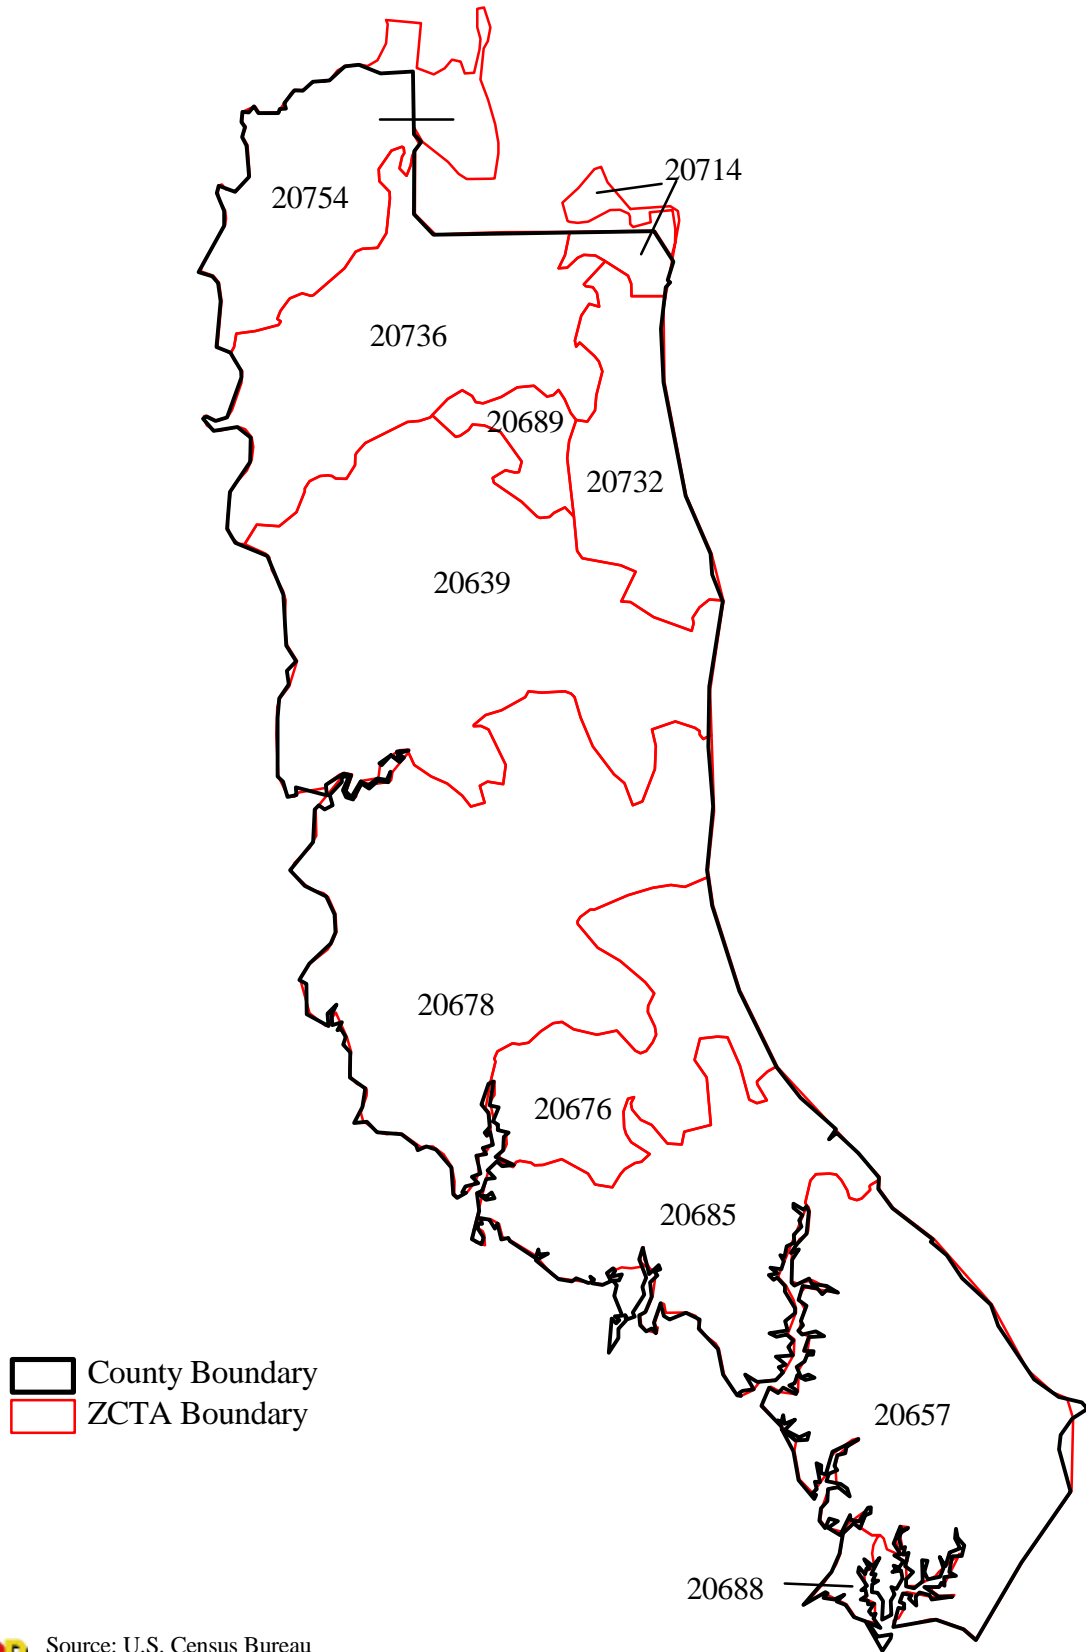

2000 CENSUS ZCTA BOUNDARIES FOR CALVERT COUNTY

Source: U.S. Census Bureau
Prepared by the Maryland Department of Planning, Planning Data Services, August 2001.