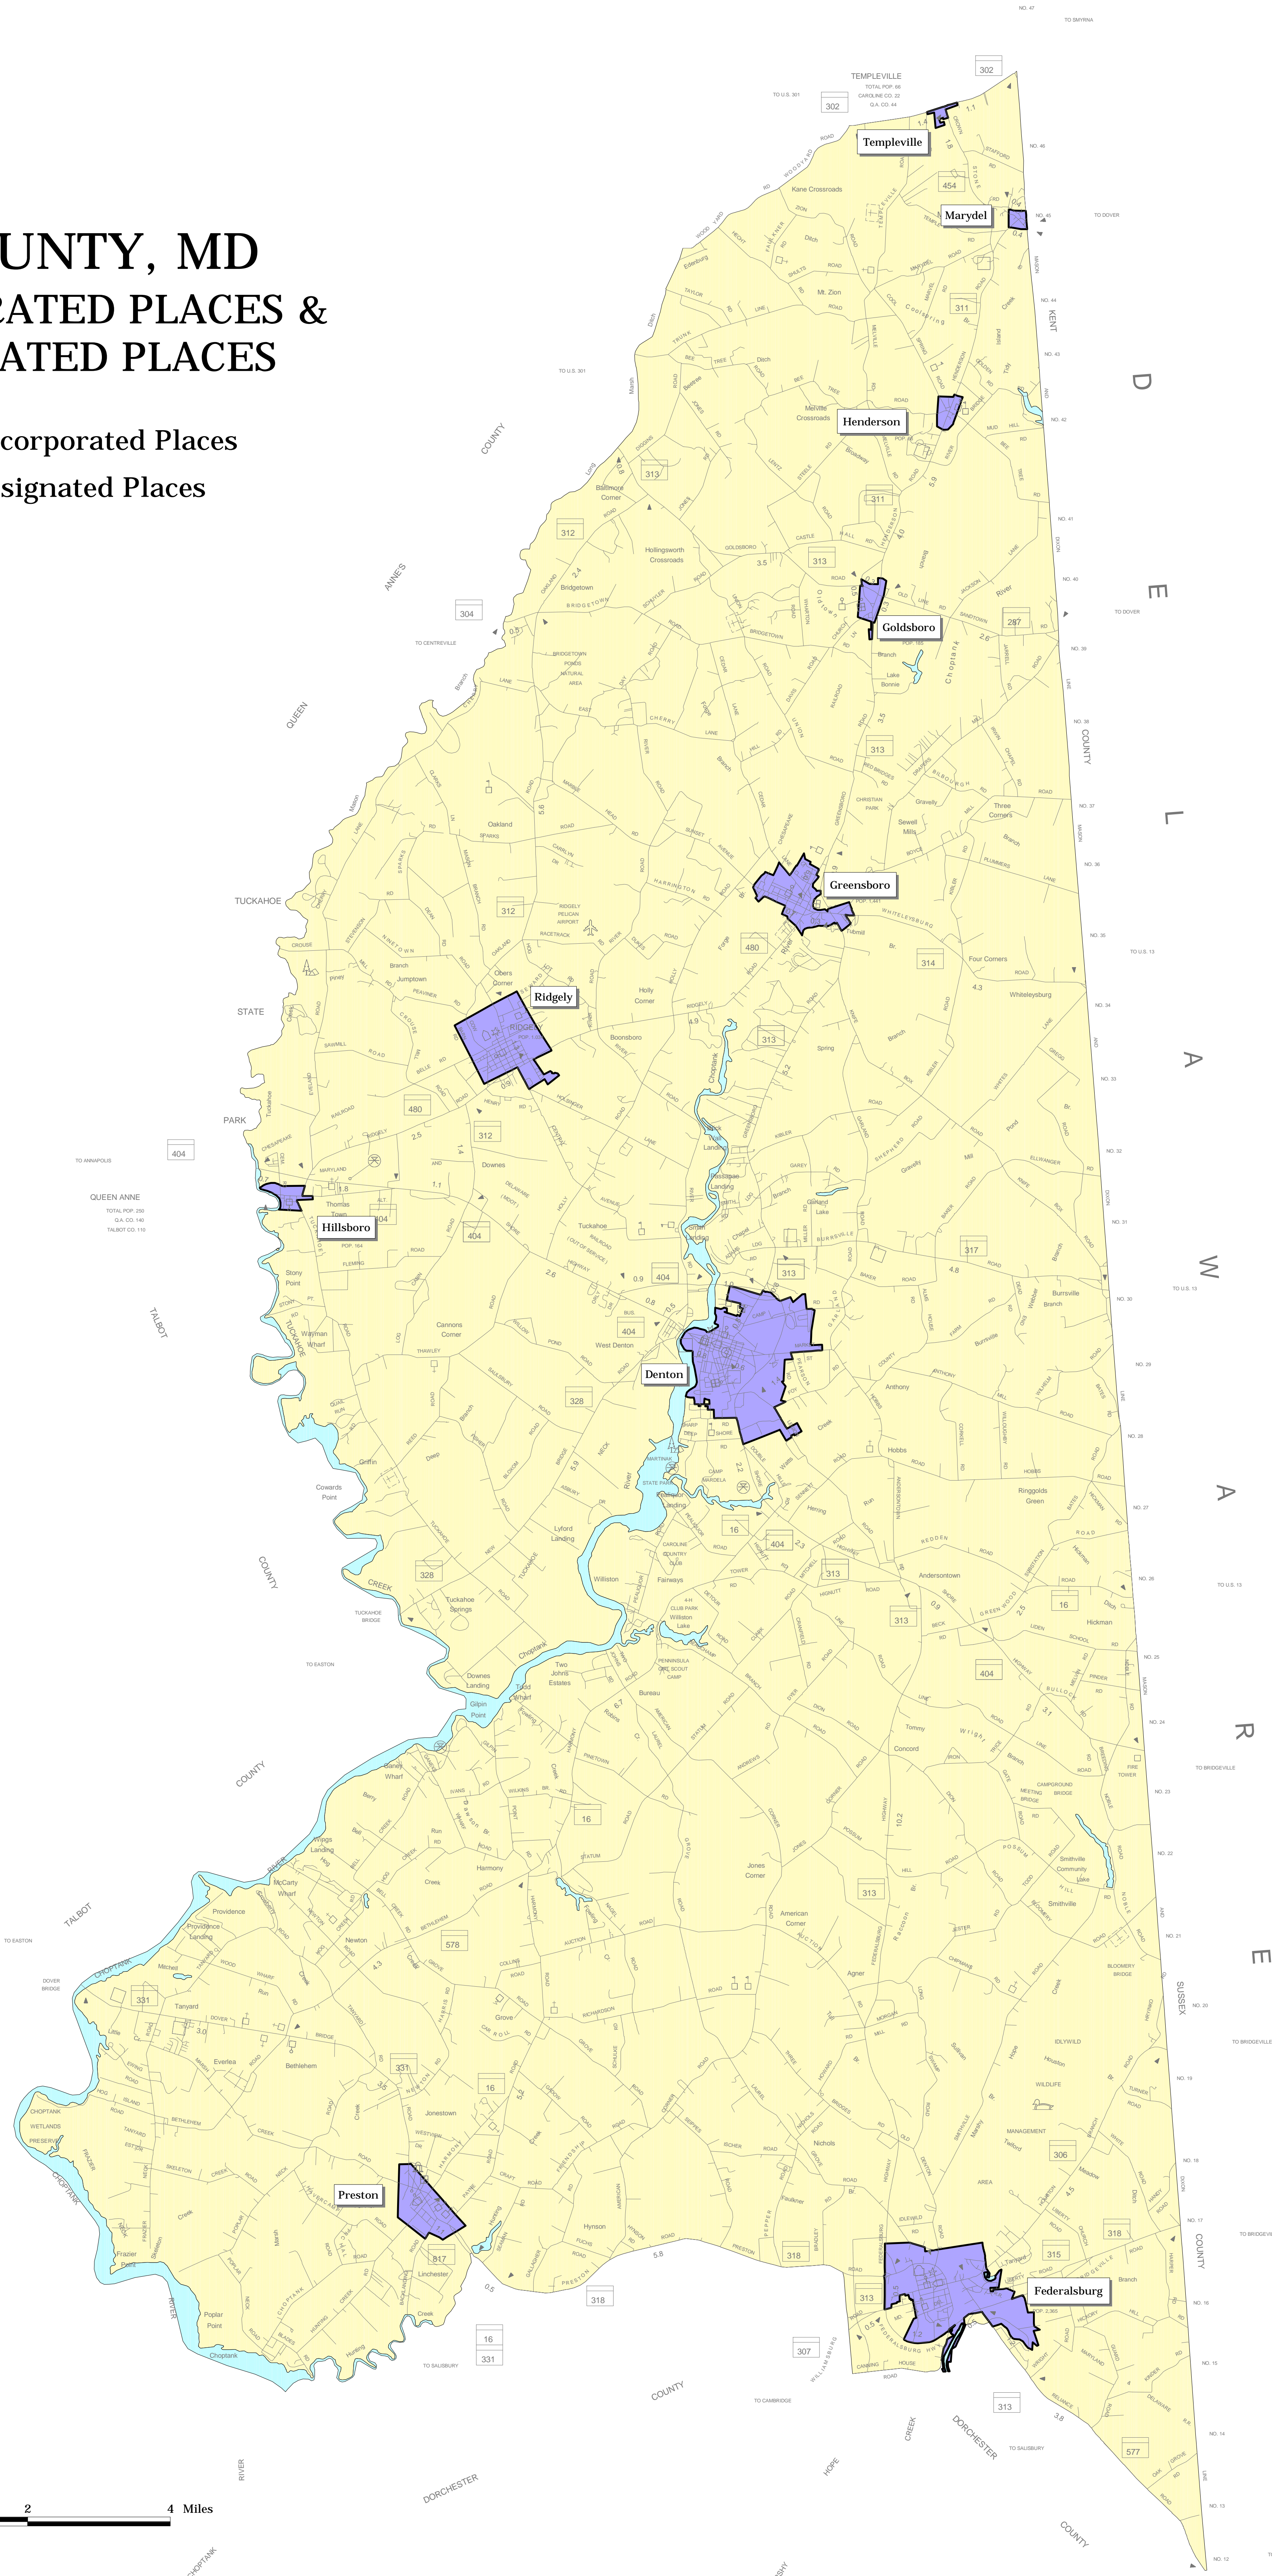

CAROLINE COUNTY, MD CENSUS INCORPORATED PLACES & CENSUS DESIGNATED PLACES

-  Census Incorporated Places
-  Census Designated Places

PREPARED BY THE DEPARTMENT OF PLANNING
PLANNING DATA SERVICES DIVISION, GIS SECTION

SOURCE OF INFORMATION: THE INFORMATION ON THIS MAP WAS PREPARED FROM THE 2000
VERSION OF THE U.S. CENSUS BUREAU'S TIGER/Line DATABASE FOR CAROLINE COUNTY.
MAP SCALE: 1 INCH EQUALS 1 MILE (1:63,360)