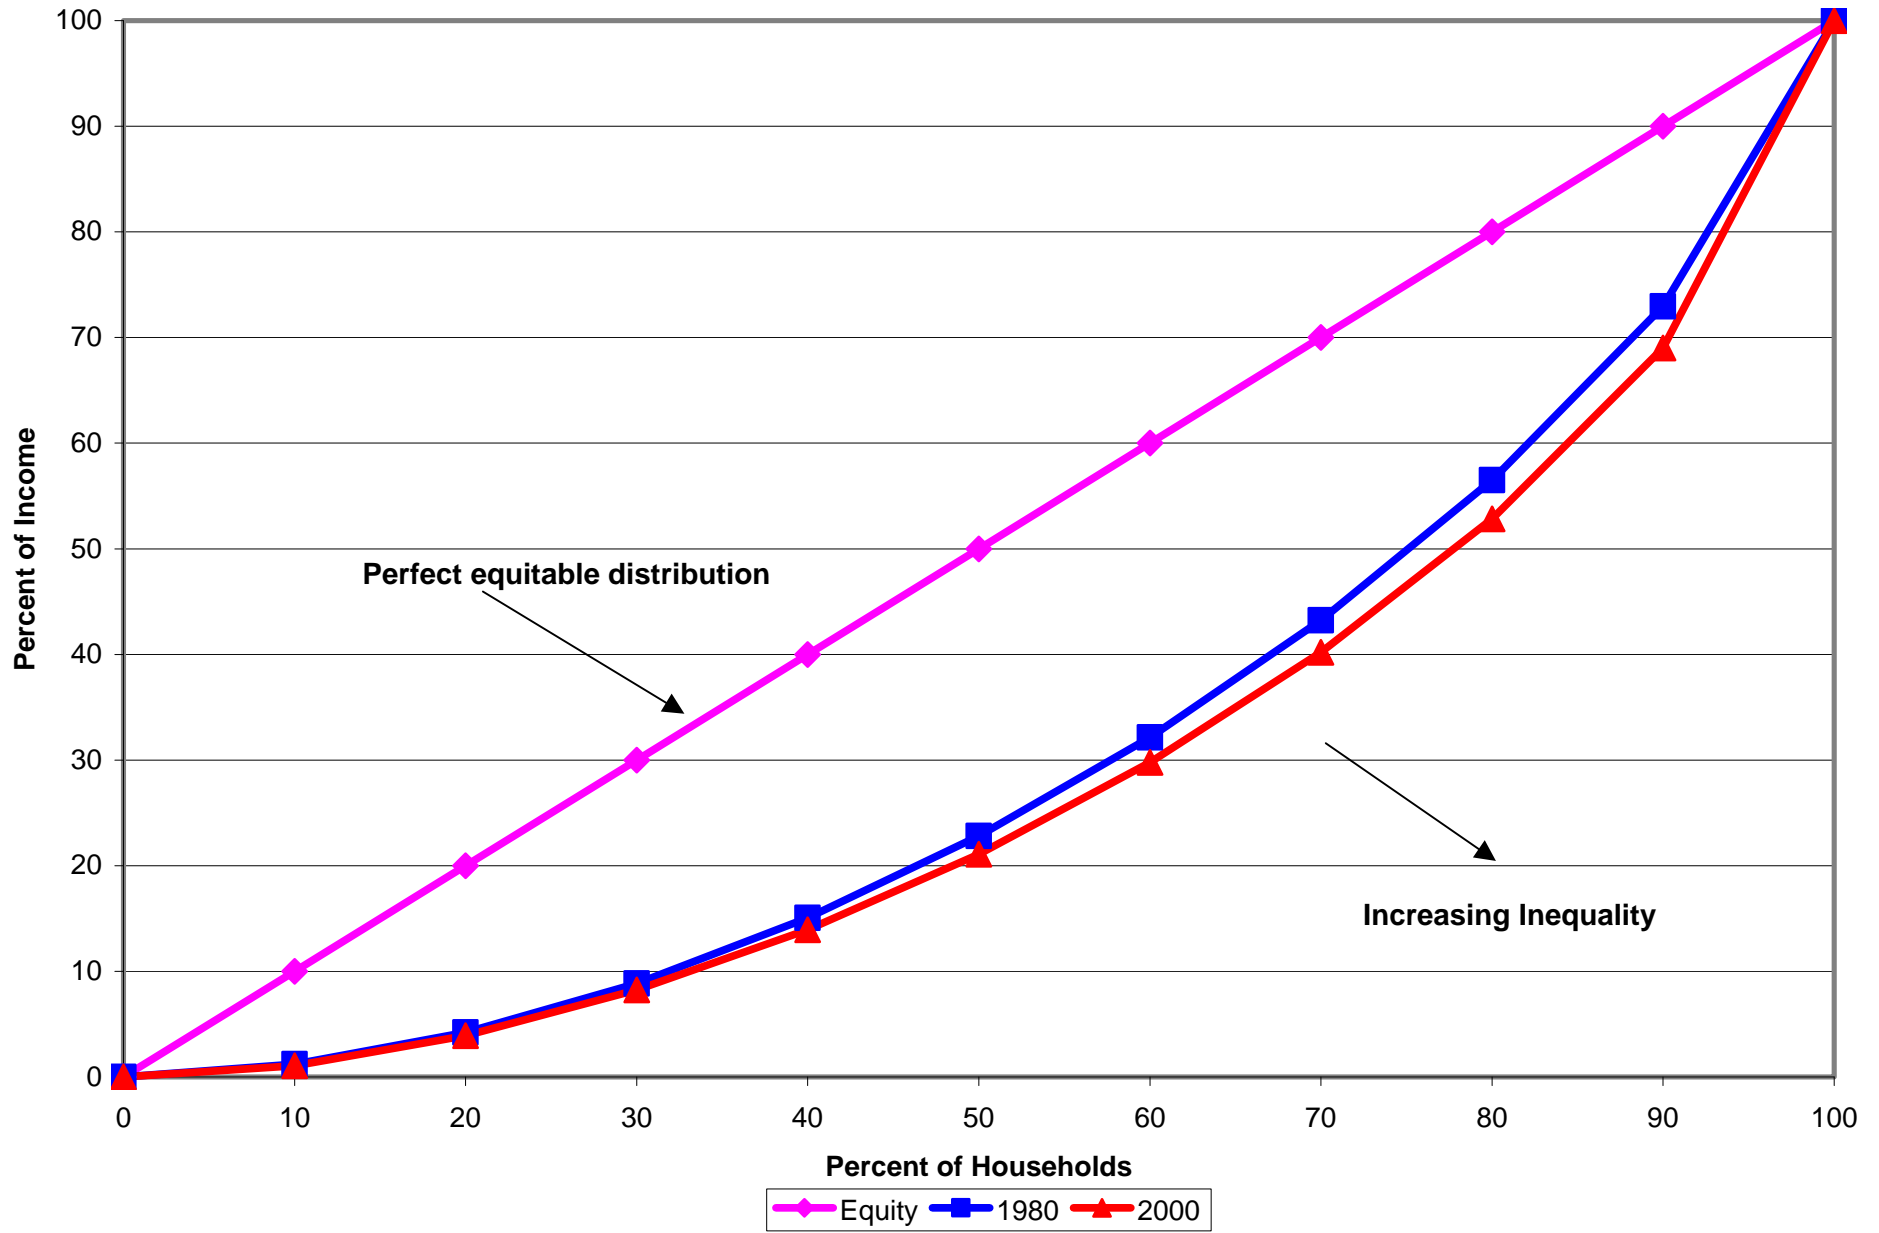

Chart 1. Cumulative Share of Total Income by Households in Maryland

Prepared by the MD Dept of Planning, Planning Data Services, using hh income distributions from the 1980 and 2000 censuses, December 2002