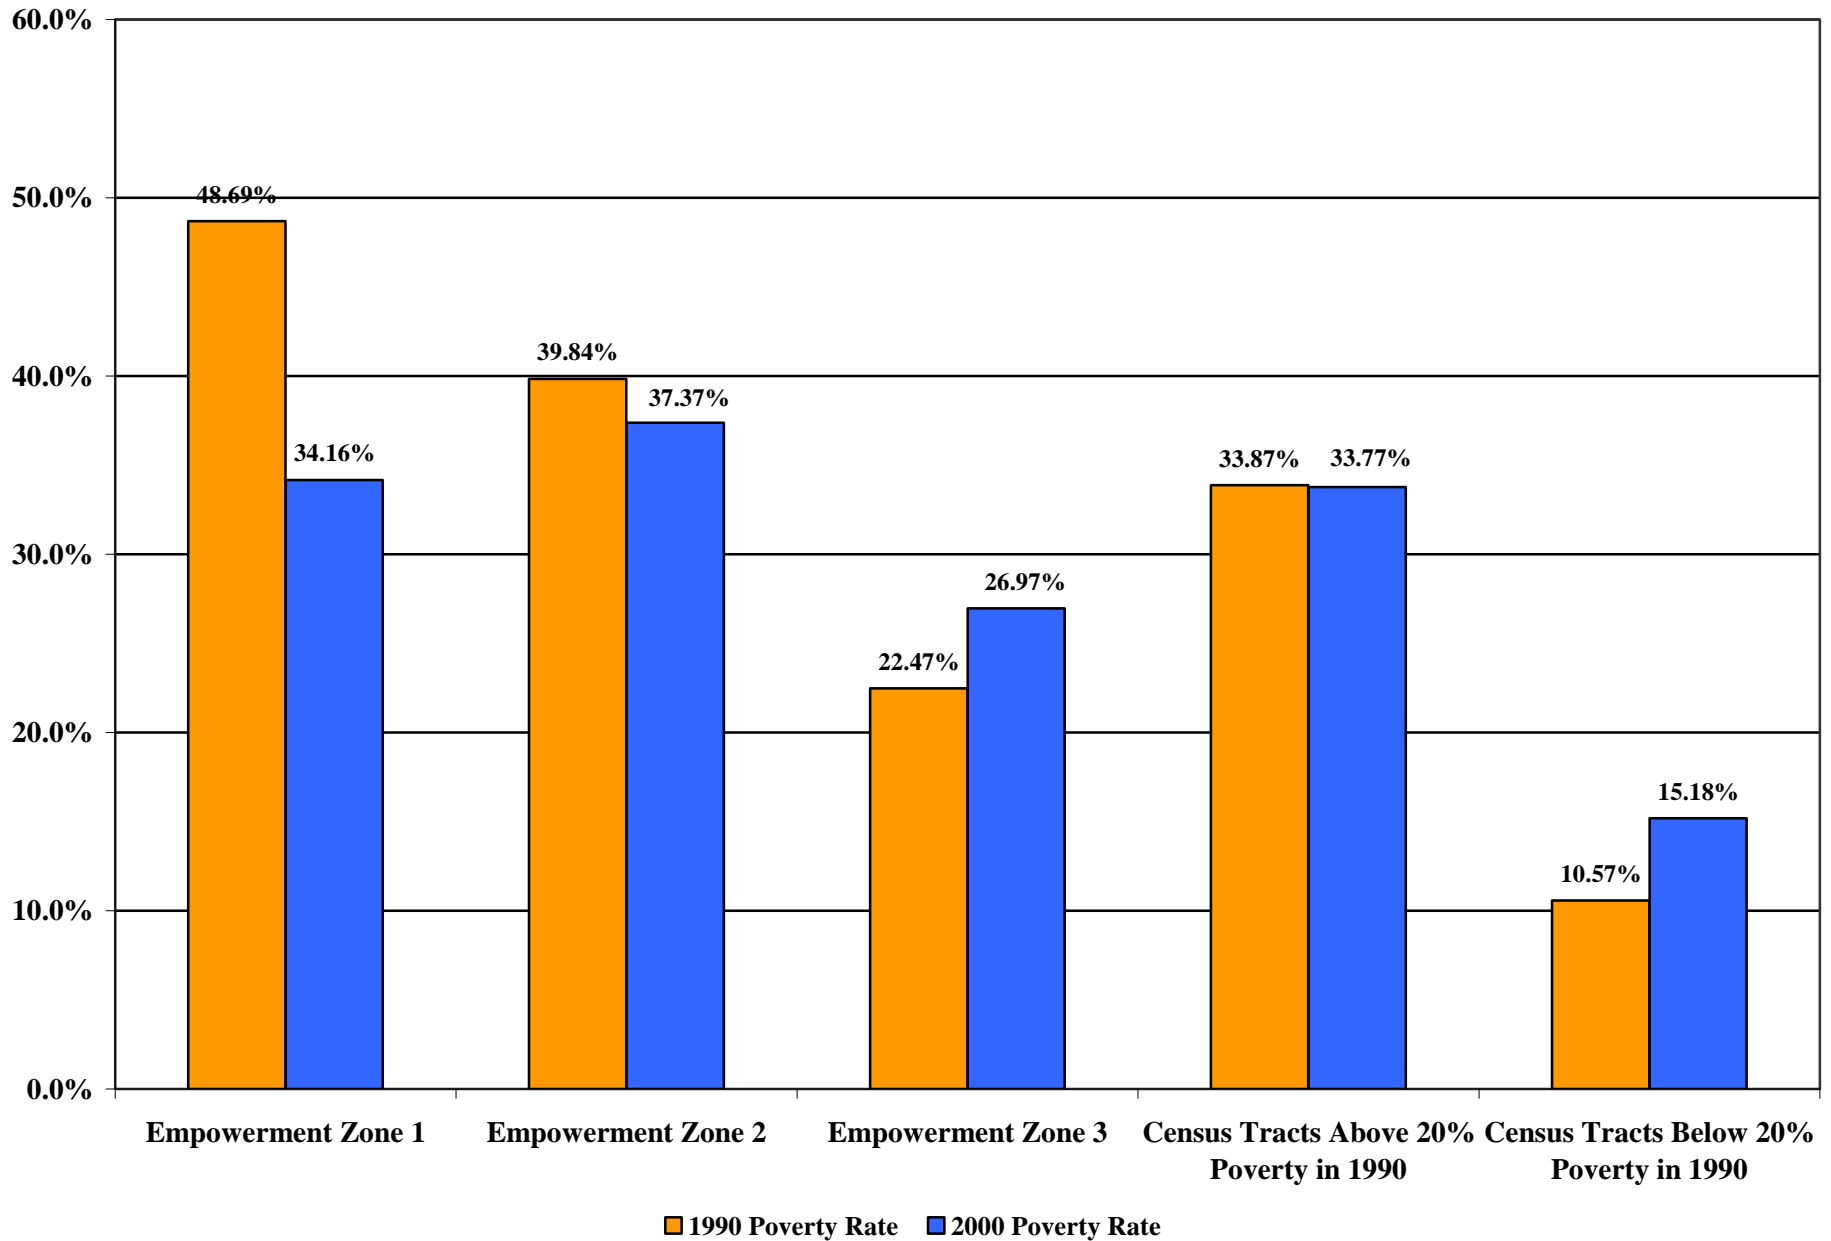

## 1990 and 2000 Poverty Rates for Baltimore City's Empowerment Zones

Source: United States Census Bureau, 2000 Census, Summary File 3.

Prepared by the Maryland Department of Planning, Planning Data Services, September 2002.