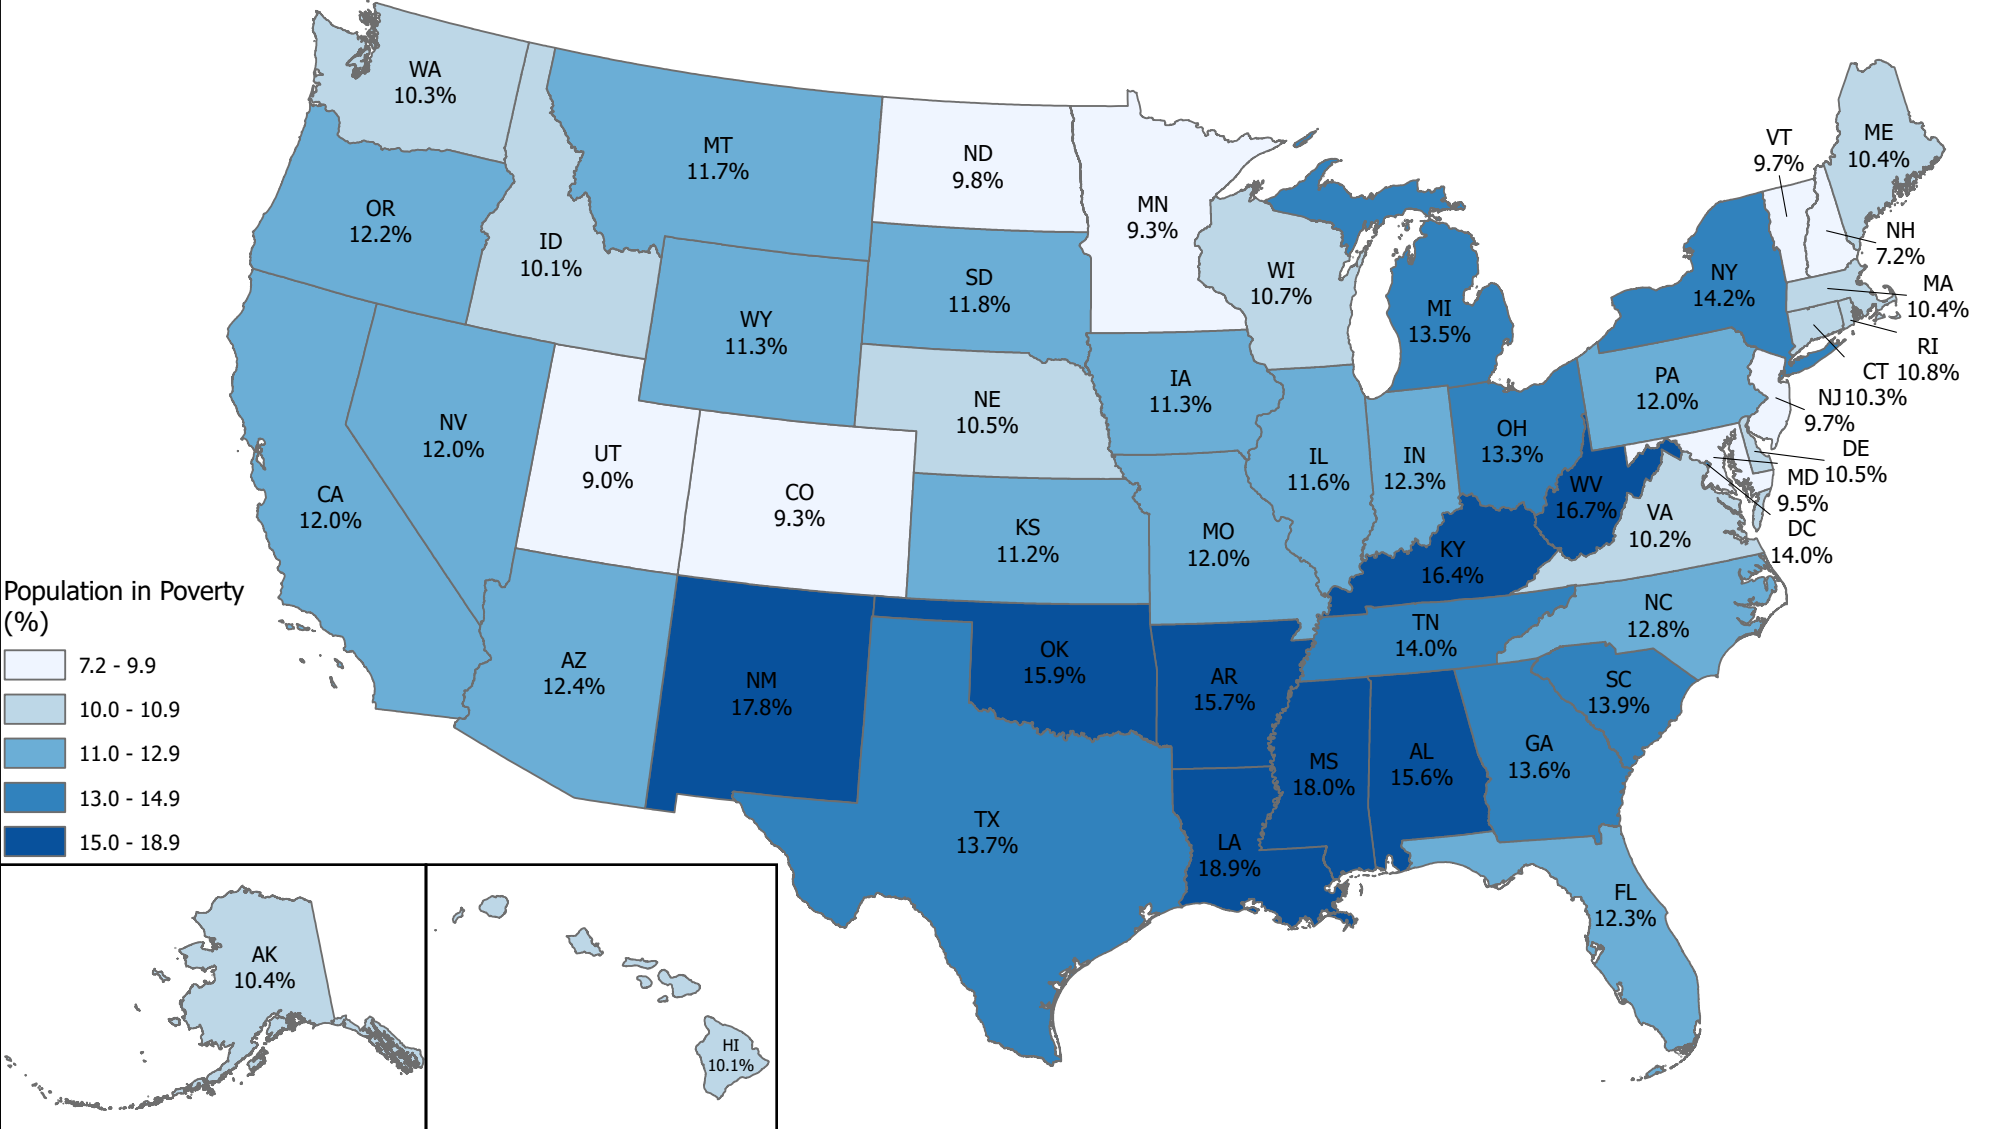

Percent of Population in Poverty 2023

Population in Poverty (%)

- 7.2 - 9.9
- 10.0 - 10.9
- 11.0 - 12.9
- 13.0 - 14.9
- 15.0 - 18.9

Prepared by the Maryland Department of Planning, from the 2023 ACS 1-year Estimates, September 2024
2020 Census TIGER/Line Files