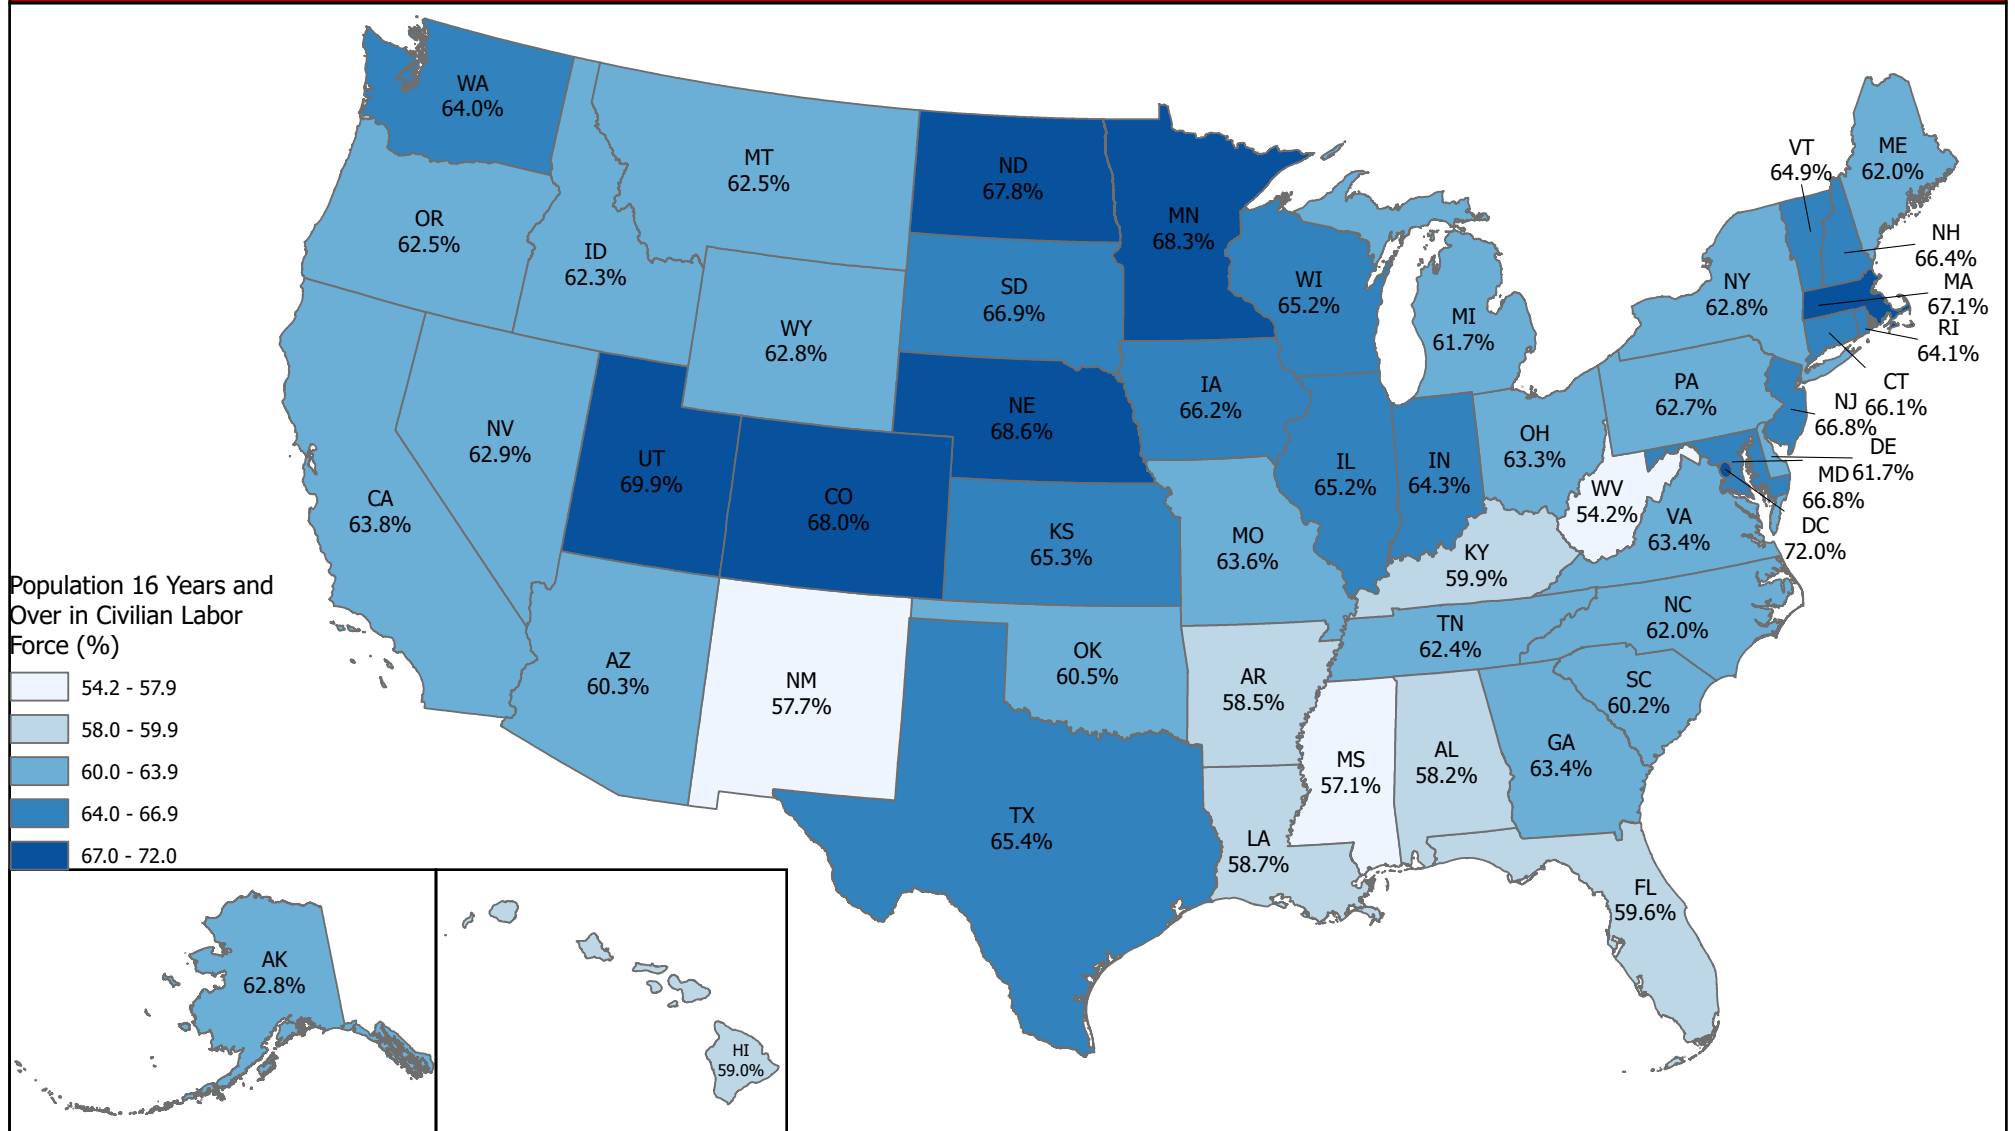

Percent of Population 16 Years and Over in Civilian Labor Force 2023

Prepared by the Maryland Department of Planning, from the 2023 ACS 1-year Estimates,
September 2024
2020 Census TIGER/Line Files