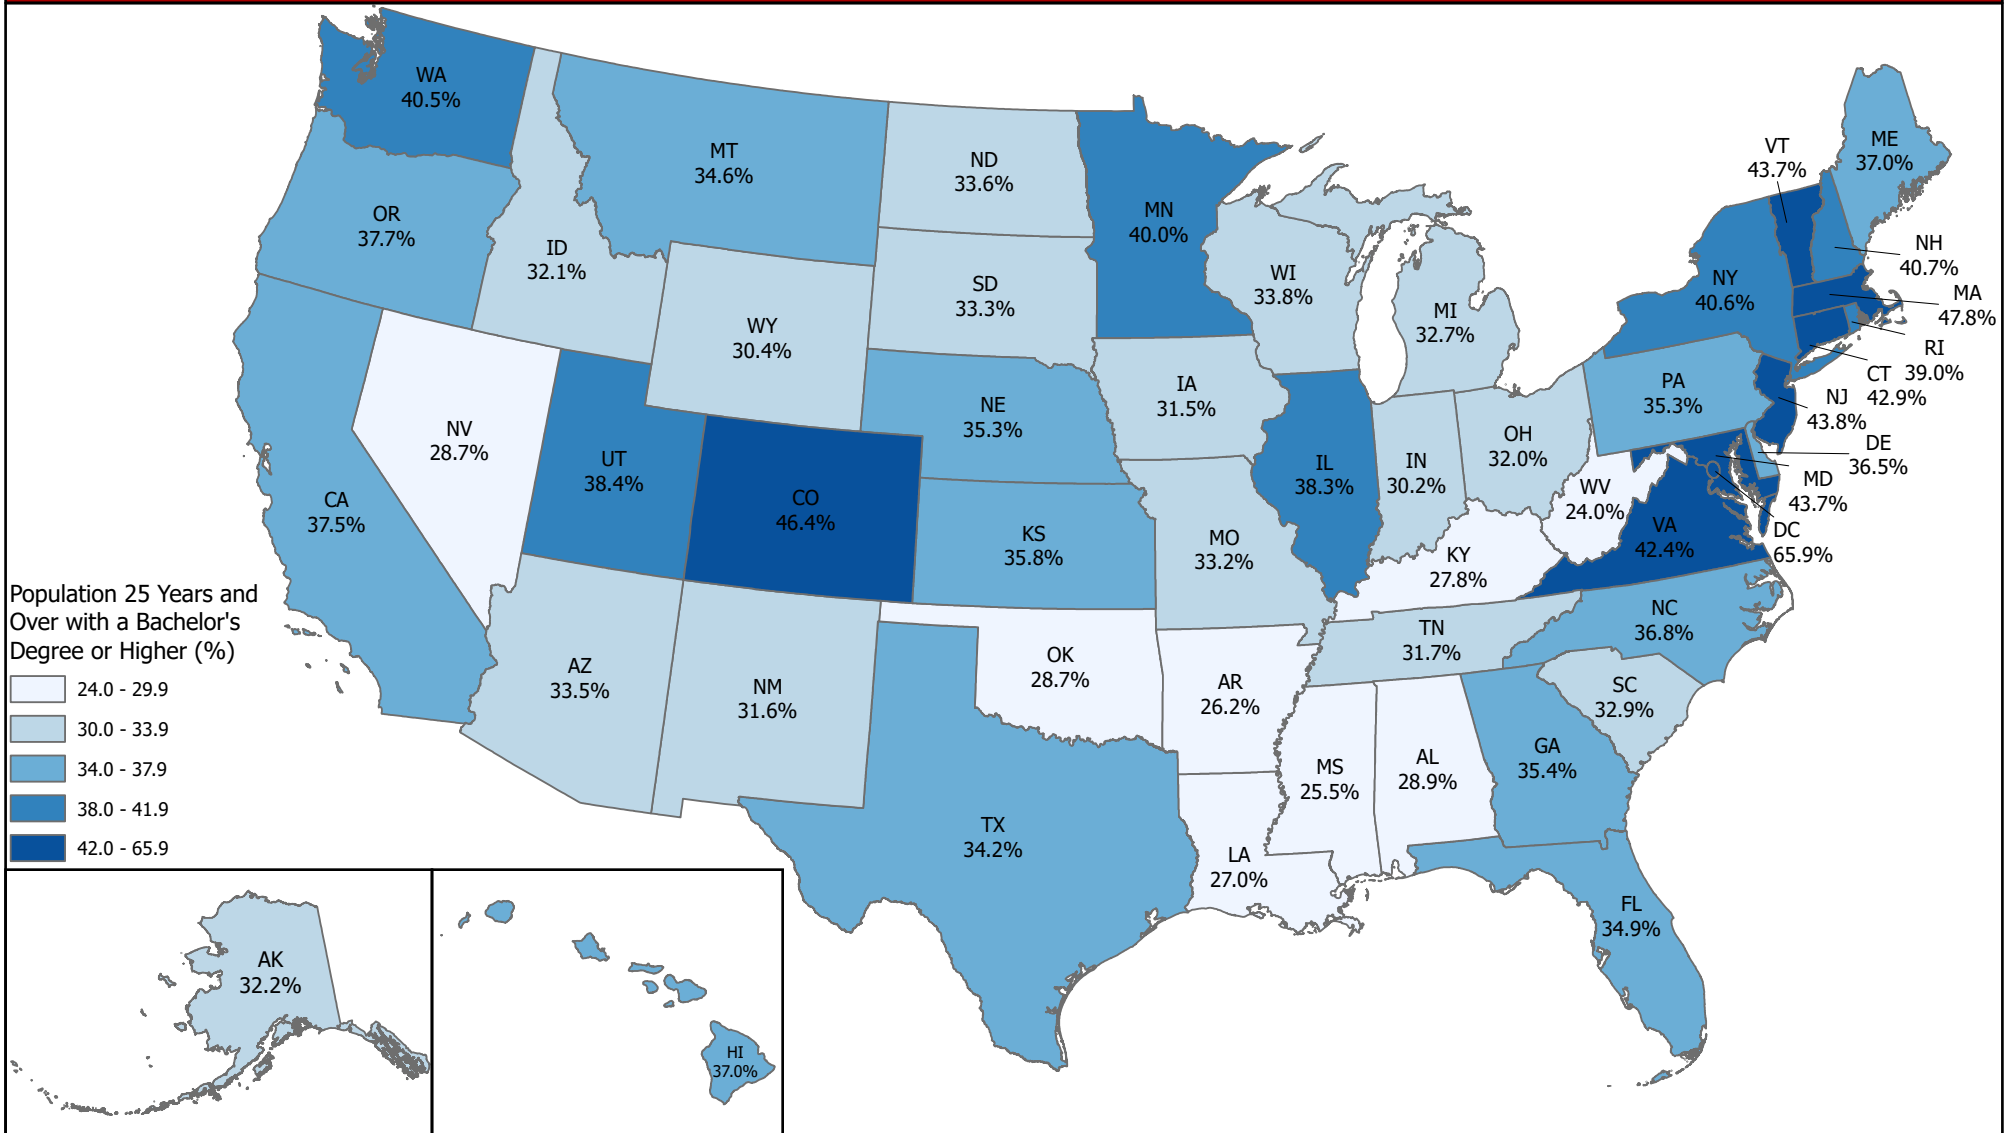

# Percent of Population 25 Years and Over with a Bachelor's Degree or Higher 2023

Prepared by the Maryland Department of Planning, from the 2023 ACS 1-year Estimates,  
September 2024  
2020 Census TIGER/Line Files