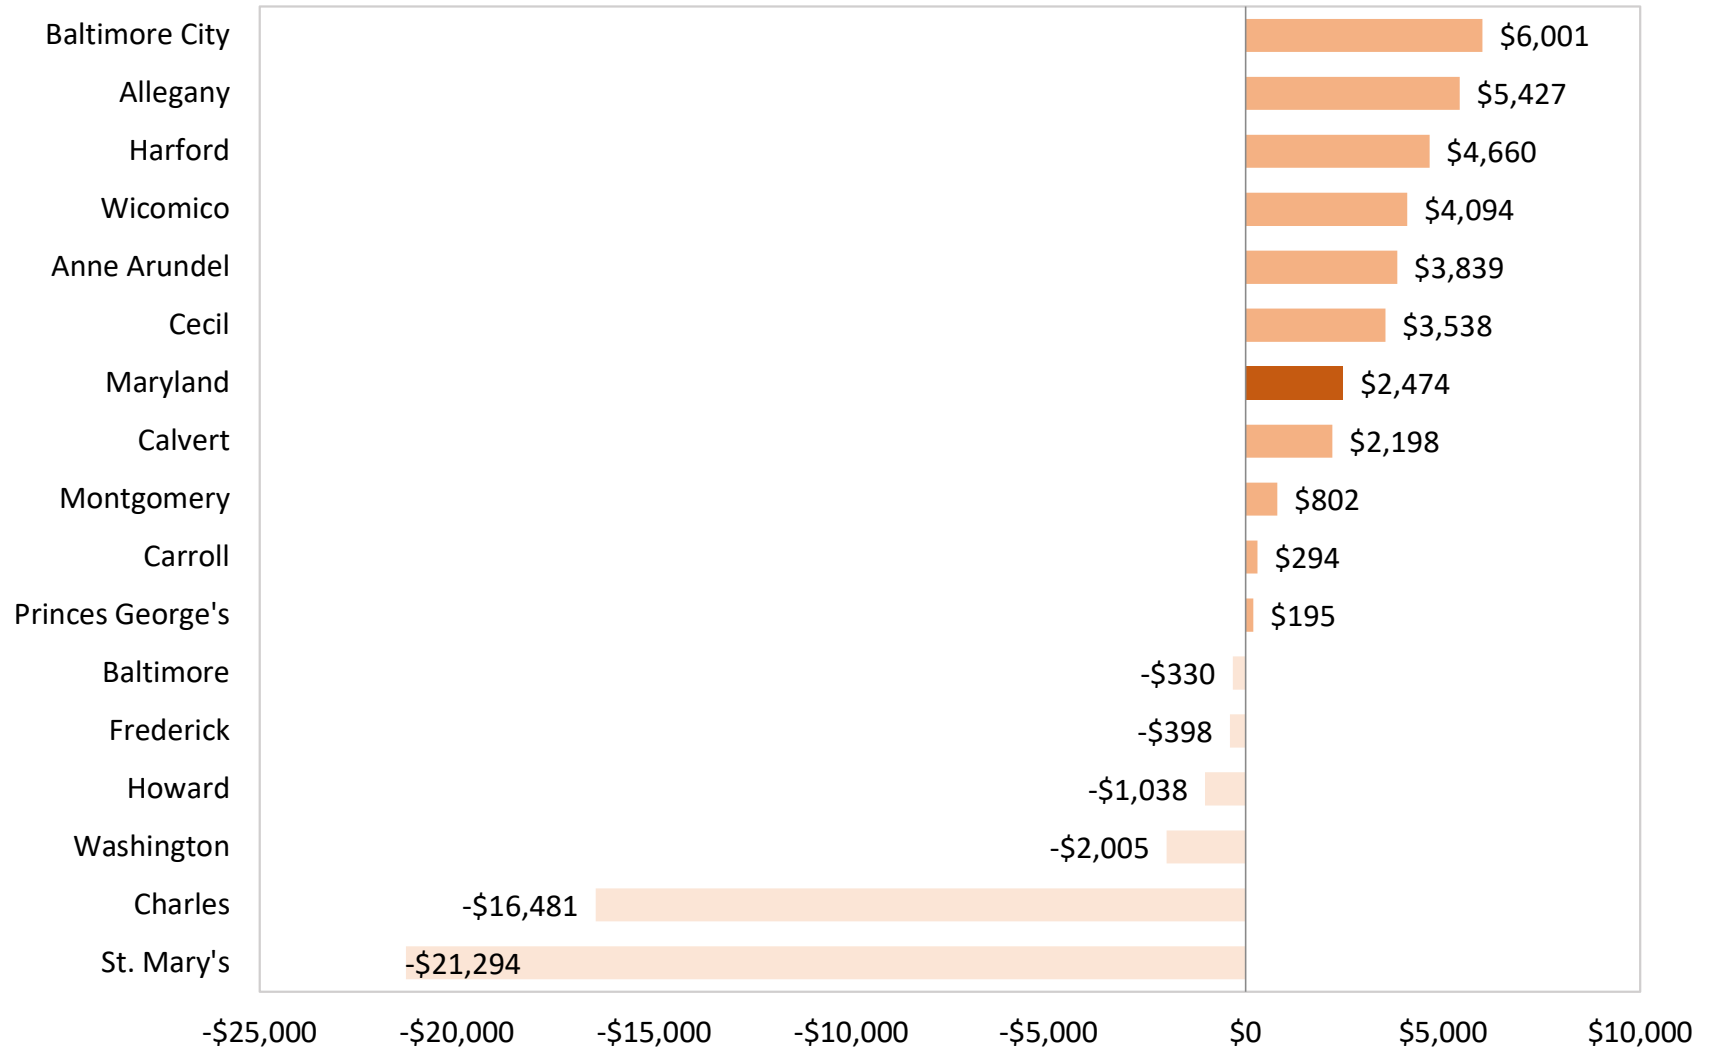

**Chart 7. Change in Median Household Income 2010 to 2023
(adjusted for inflation)**

Prepared by the Maryland Department of Planning from the American Community Survey (ACS) 1-year Estimates, 2010 and 2023