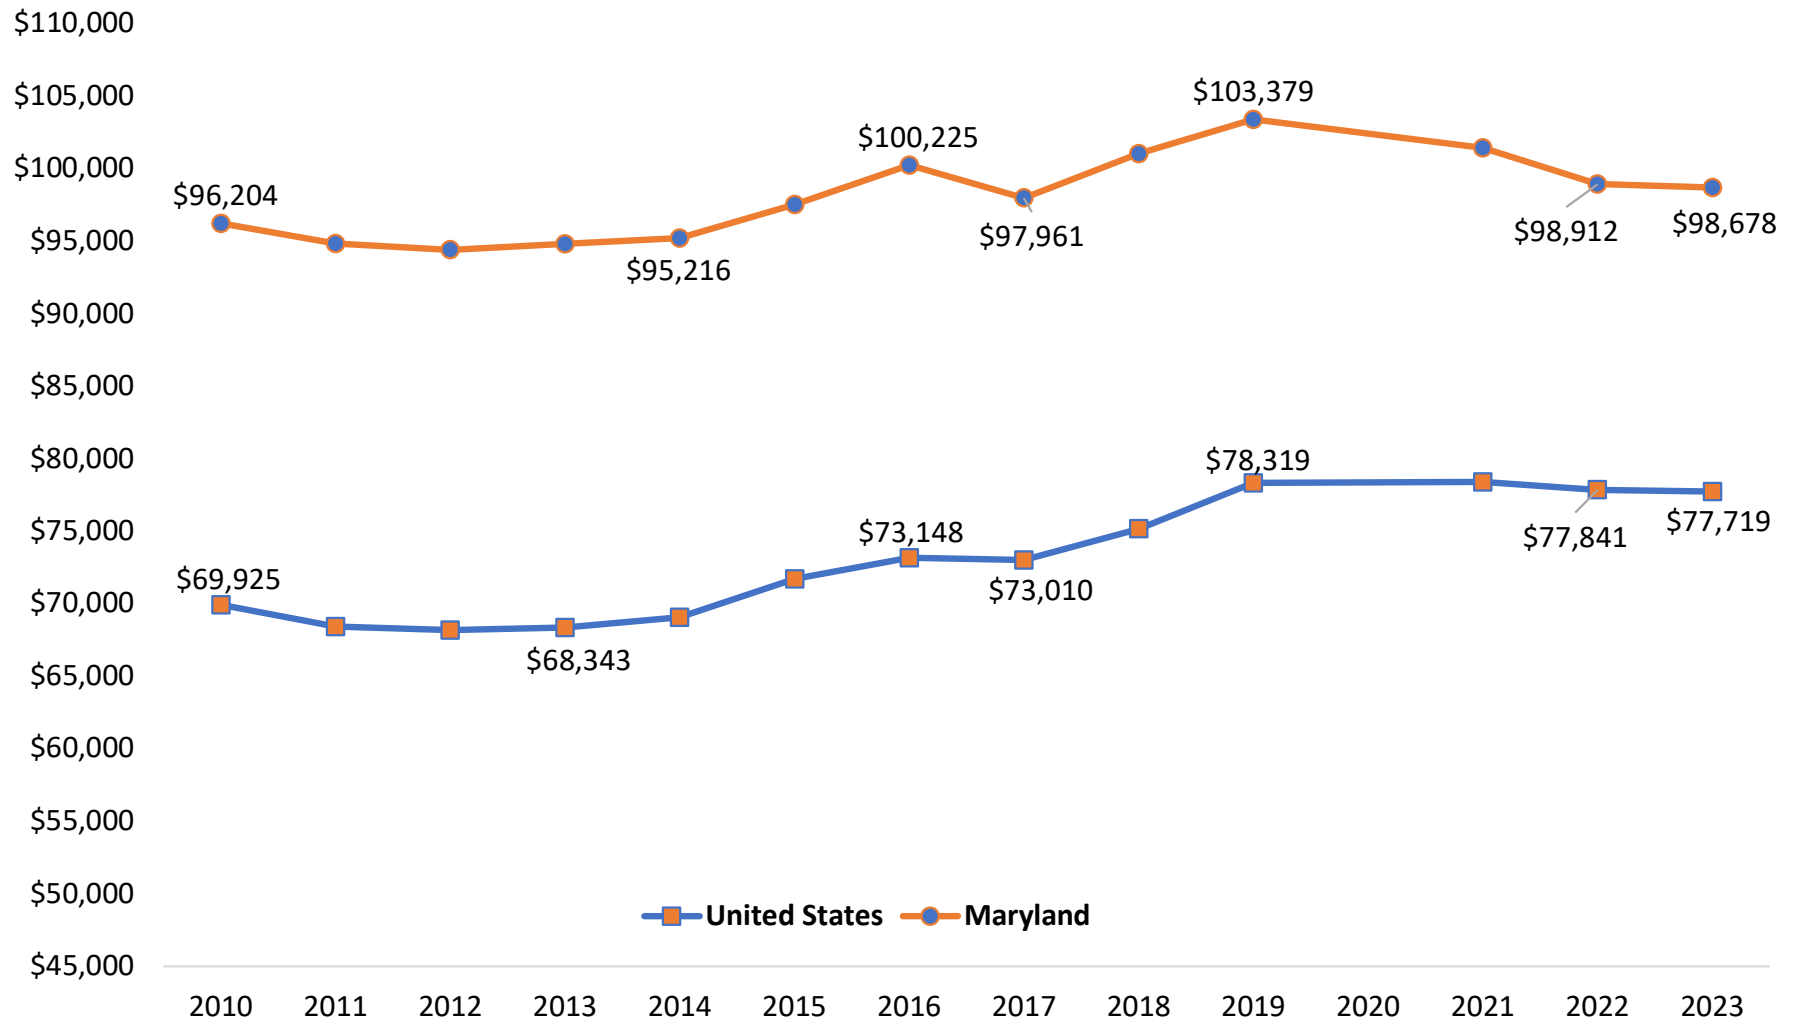

Chart 2. Median Household Incomes: Maryland and the U.S. (inflation-adjusted 2023 \$)

Prepared by the Maryland Department of Planning from American Community Survey (ACS) data, ACS 1-year Estimates from 2010 to 2023, September 2024.
Note: Median Household Income data for 2020 not produced by ACS for technical reasons related to the Covid-19 Pandemic