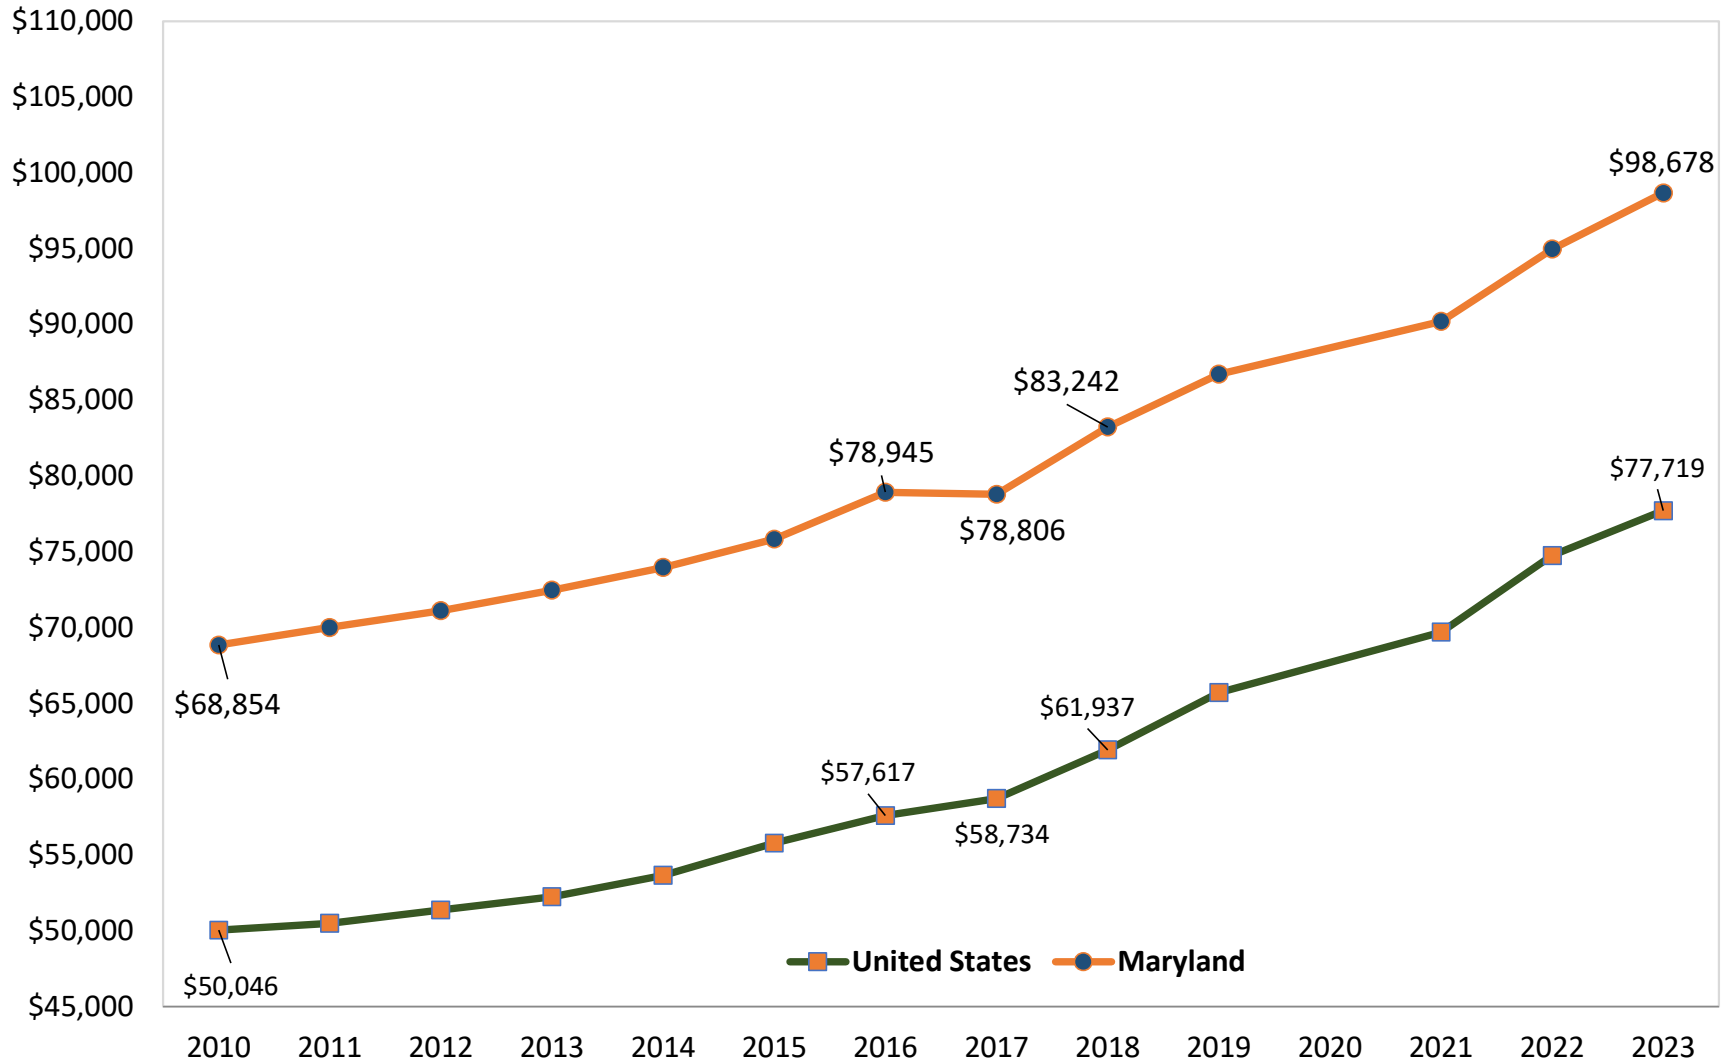

Chart 1. Median Household Incomes: Maryland and the U.S. (current values)

Prepared by the Maryland Department of Planning from American Community Survey (ACS) data, ACS 1-year Estimates from 2010 to 2023, September 2024.
Note: Median Household Income data for 2020 not produced by ACS for technical reasons related to the Covid-19 Pandemic.