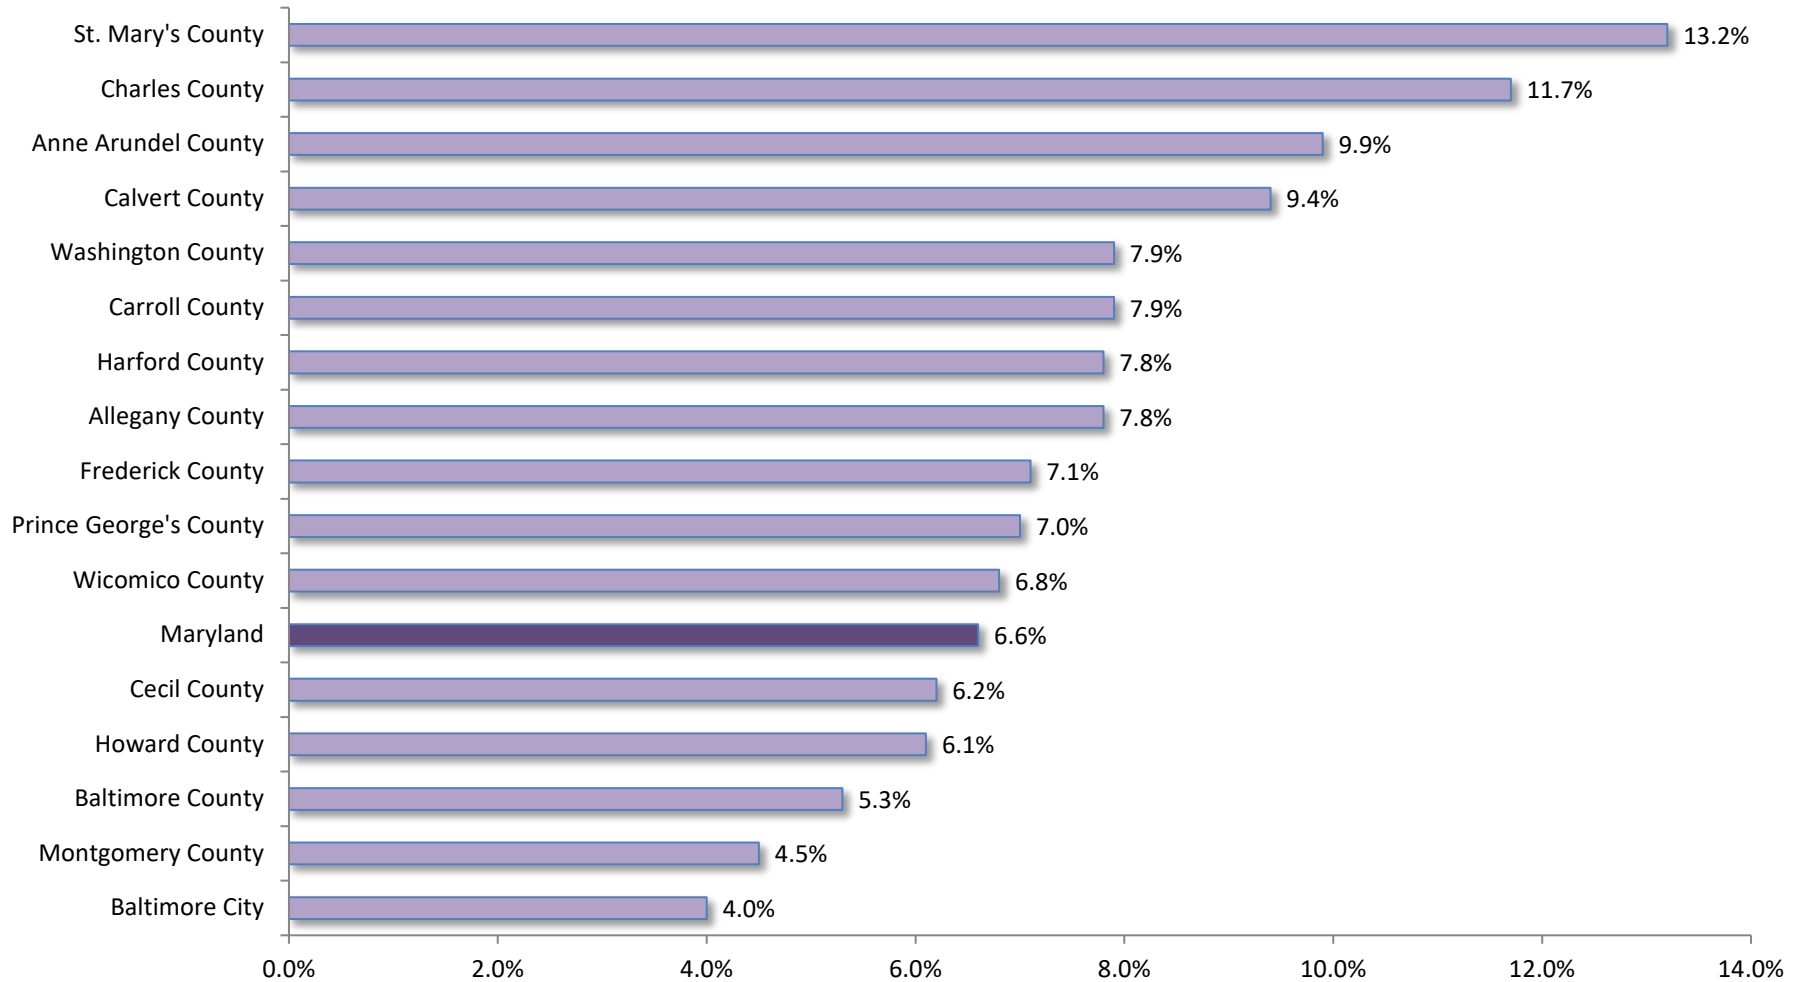

Percent of the Civilian Population 18 Years and Over Who Are Veterans in Maryland and its Jurisdictions, 2023

* Apparent differences may not be statistically significant at the 90 percent confidence interval.

Prepared by the Maryland Department of Planning, from the 2023 ACS for the 16 counties covered (population of 65,000 or more), September 2024