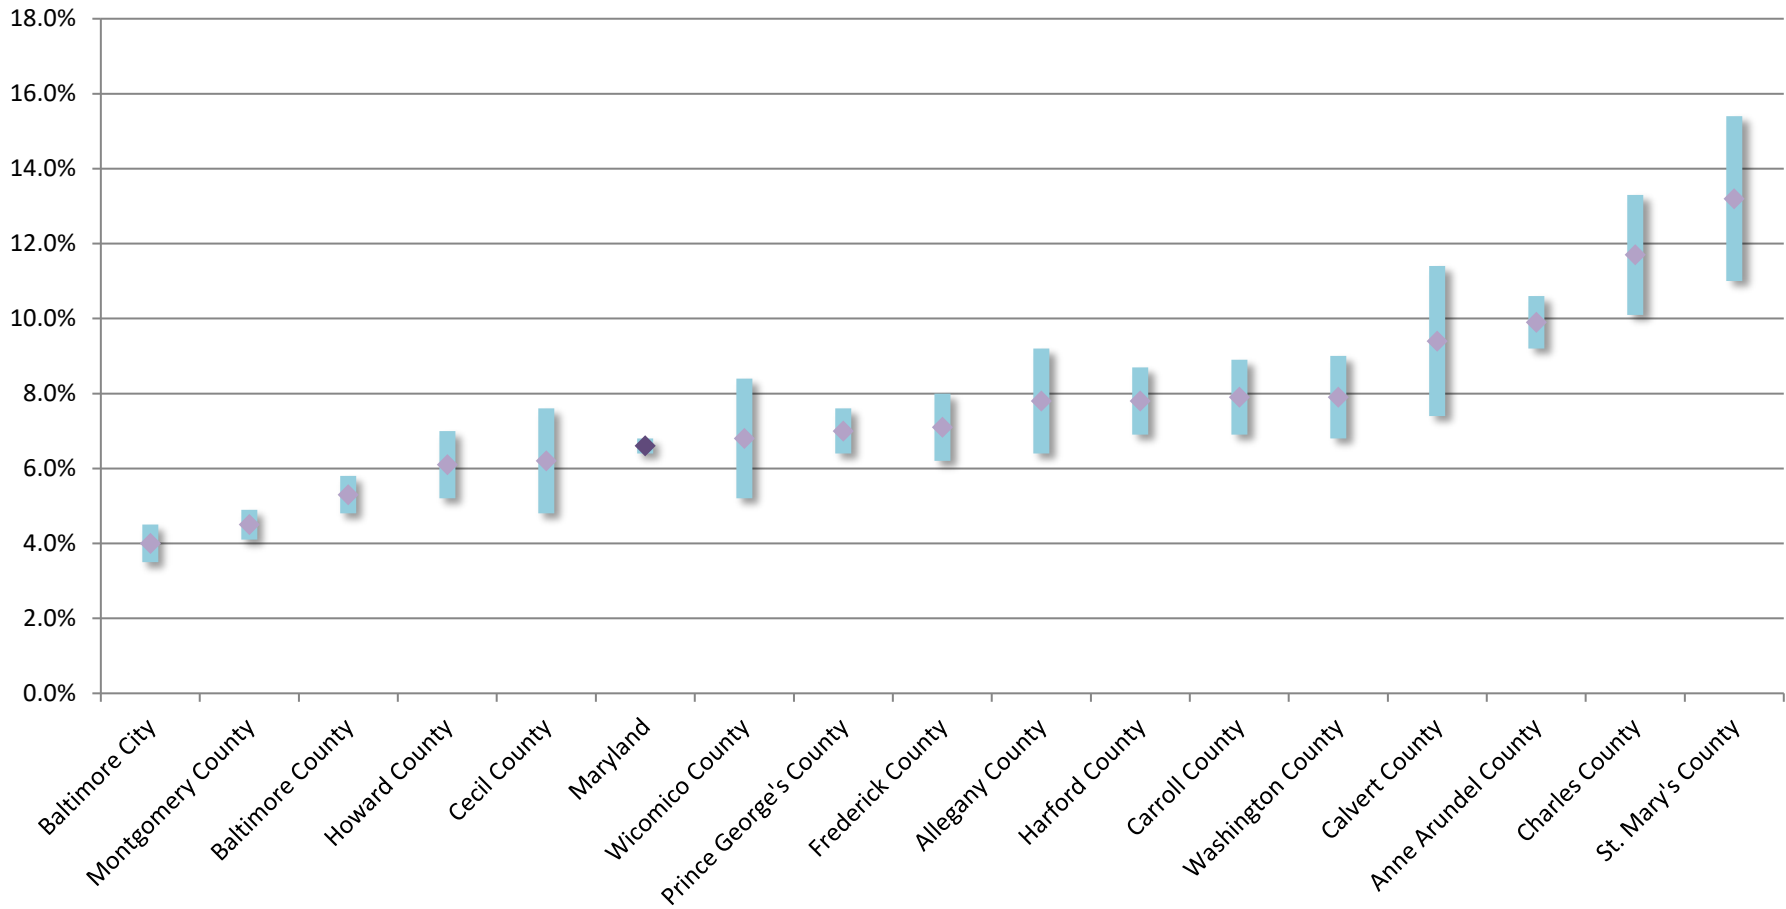

Percent of the Civilian Population 18 Years and Over Who Are Veterans in Maryland and its Jurisdictions, 2023 (with Margin of Error)

* Apparent differences may not be statistically significant at the 90 percent confidence interval.

Prepared by the Maryland Department of Planning, from the 2023 ACS for the 16 counties covered (population of 65,000 or more), September 2024