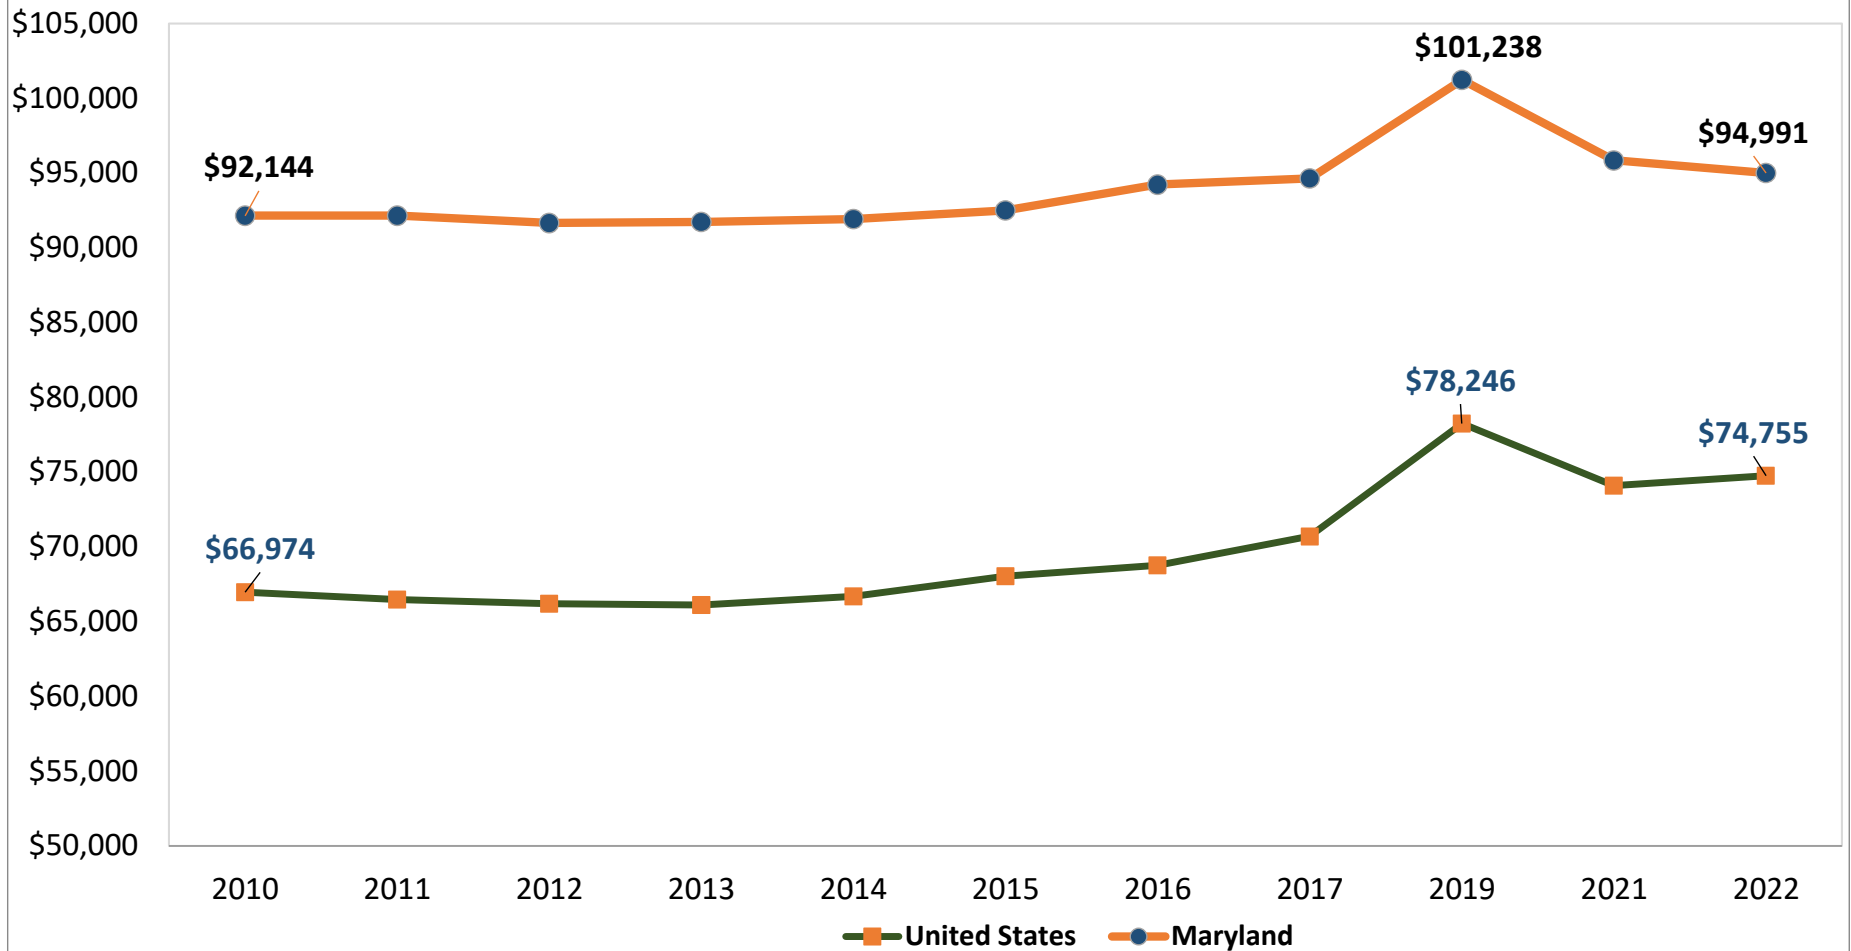

Chart 2
Median Household Incomes: Maryland and the U.S.
(inflation-adjusted 2022 \$)

Prepared by the Maryland Department of Planning from American Community Survey (ACS) data, ACS 1-year Estimates from 2010 to 2022, September 2023.
Note: Median Household Income data for 2020 not produced by ACS for technical reasons related to the Covid-19 Pandemic