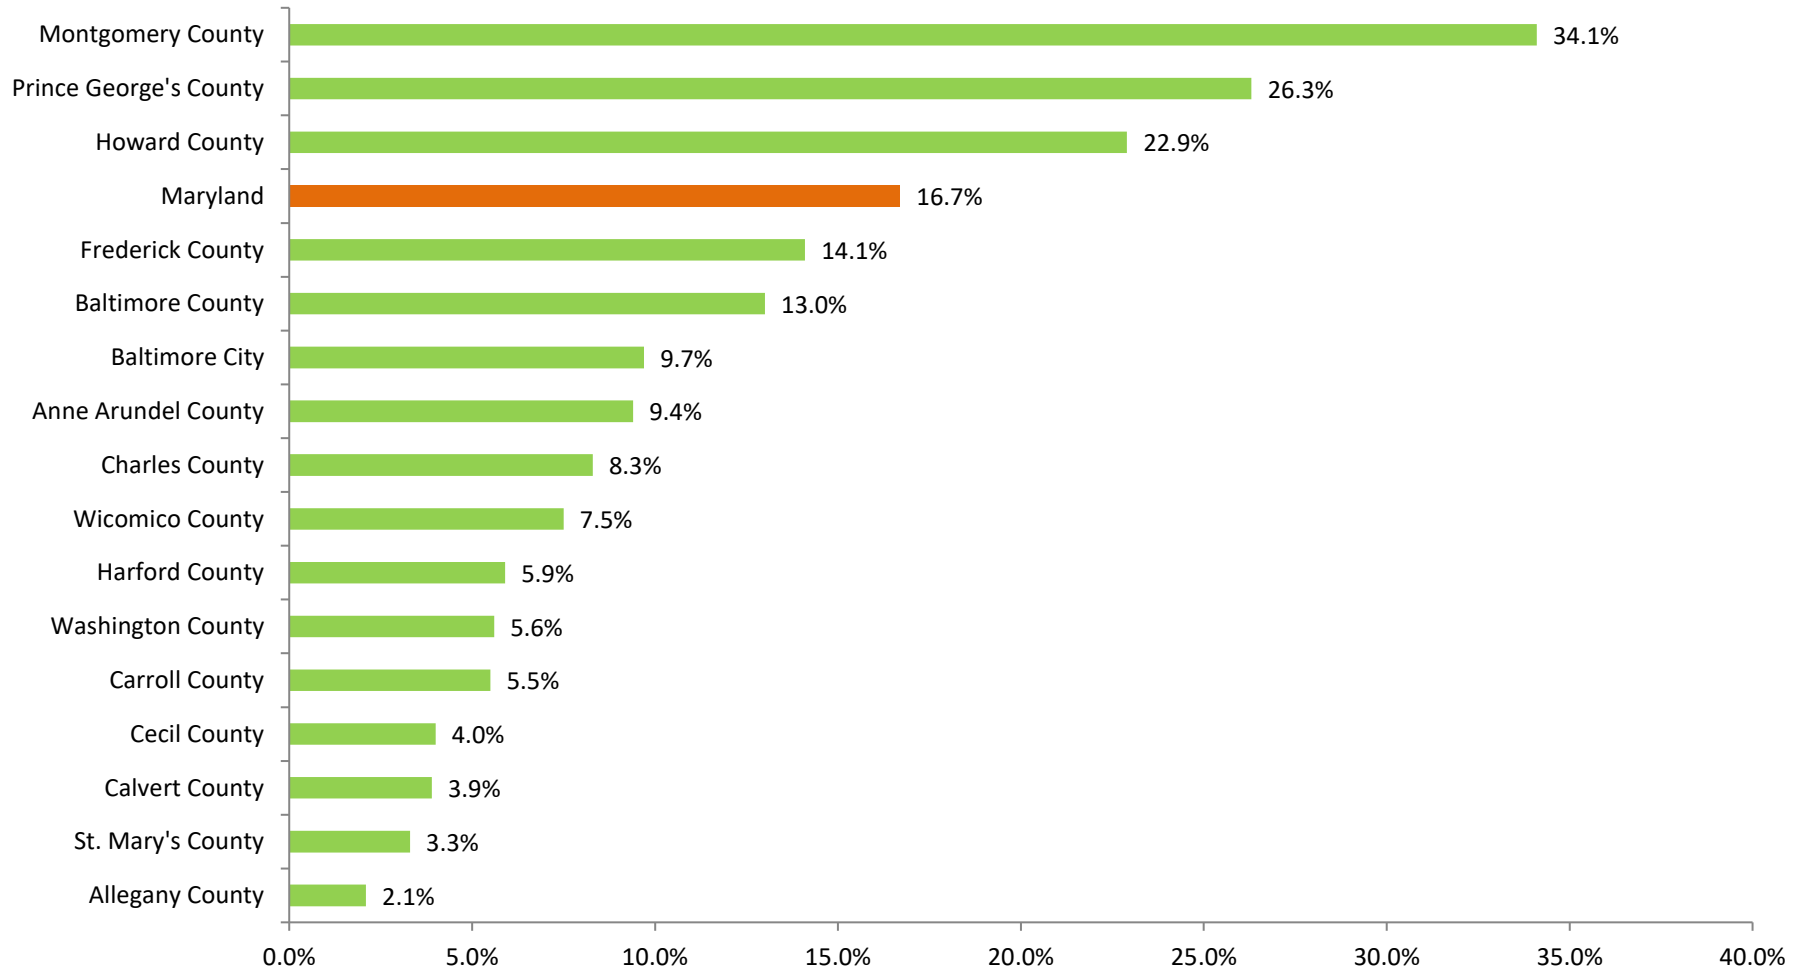

Percent of People Who Are Foreign Born in Maryland and its Jurisdictions, 2022

* Apparent differences may not be statistically significant at the 90 percent confidence interval.

Prepared by the Maryland Department of Planning, from the 2022 ACS for the 16 counties covered (population of 65,000 or more), September 2023