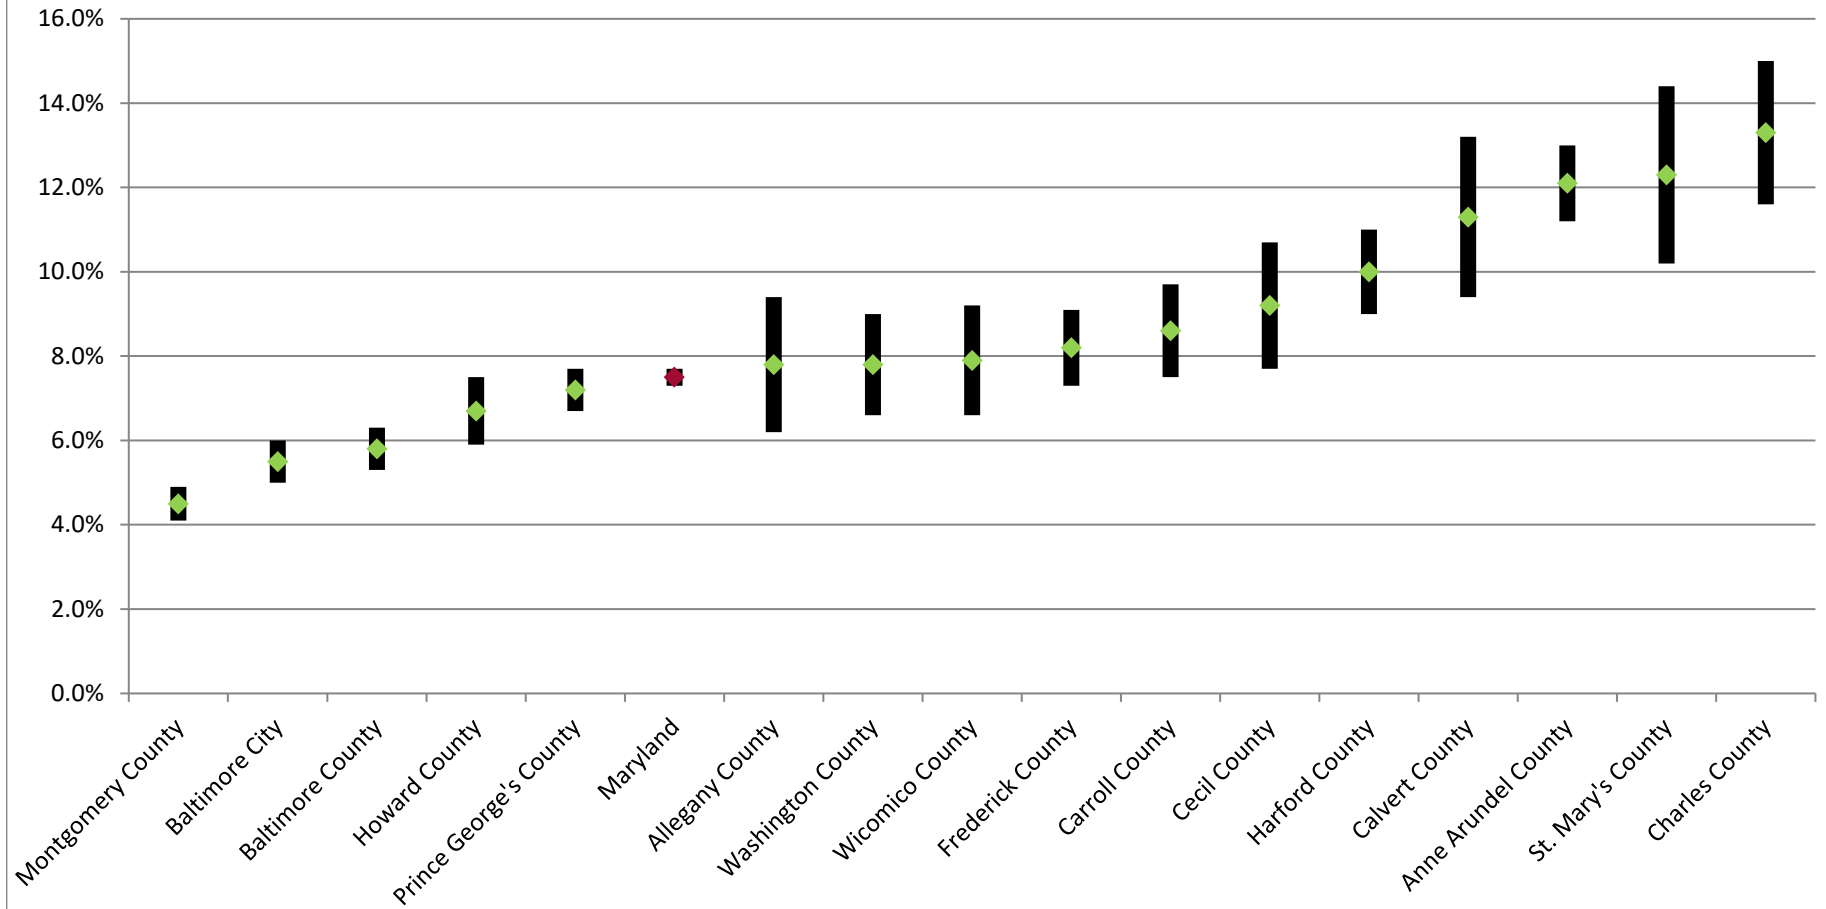

Percent of the Civilian Population 18 Years and Over Who Are Veterans in Maryland and its Jurisdictions, 2019 (with Margin of Error)

* Apparent differences may not be statistically significant at the 90 percent confidence interval.

Prepared by the Maryland Department of Planning, from the 2019 ACS for the 16 counties covered (population of 65,000 or more), September 2020