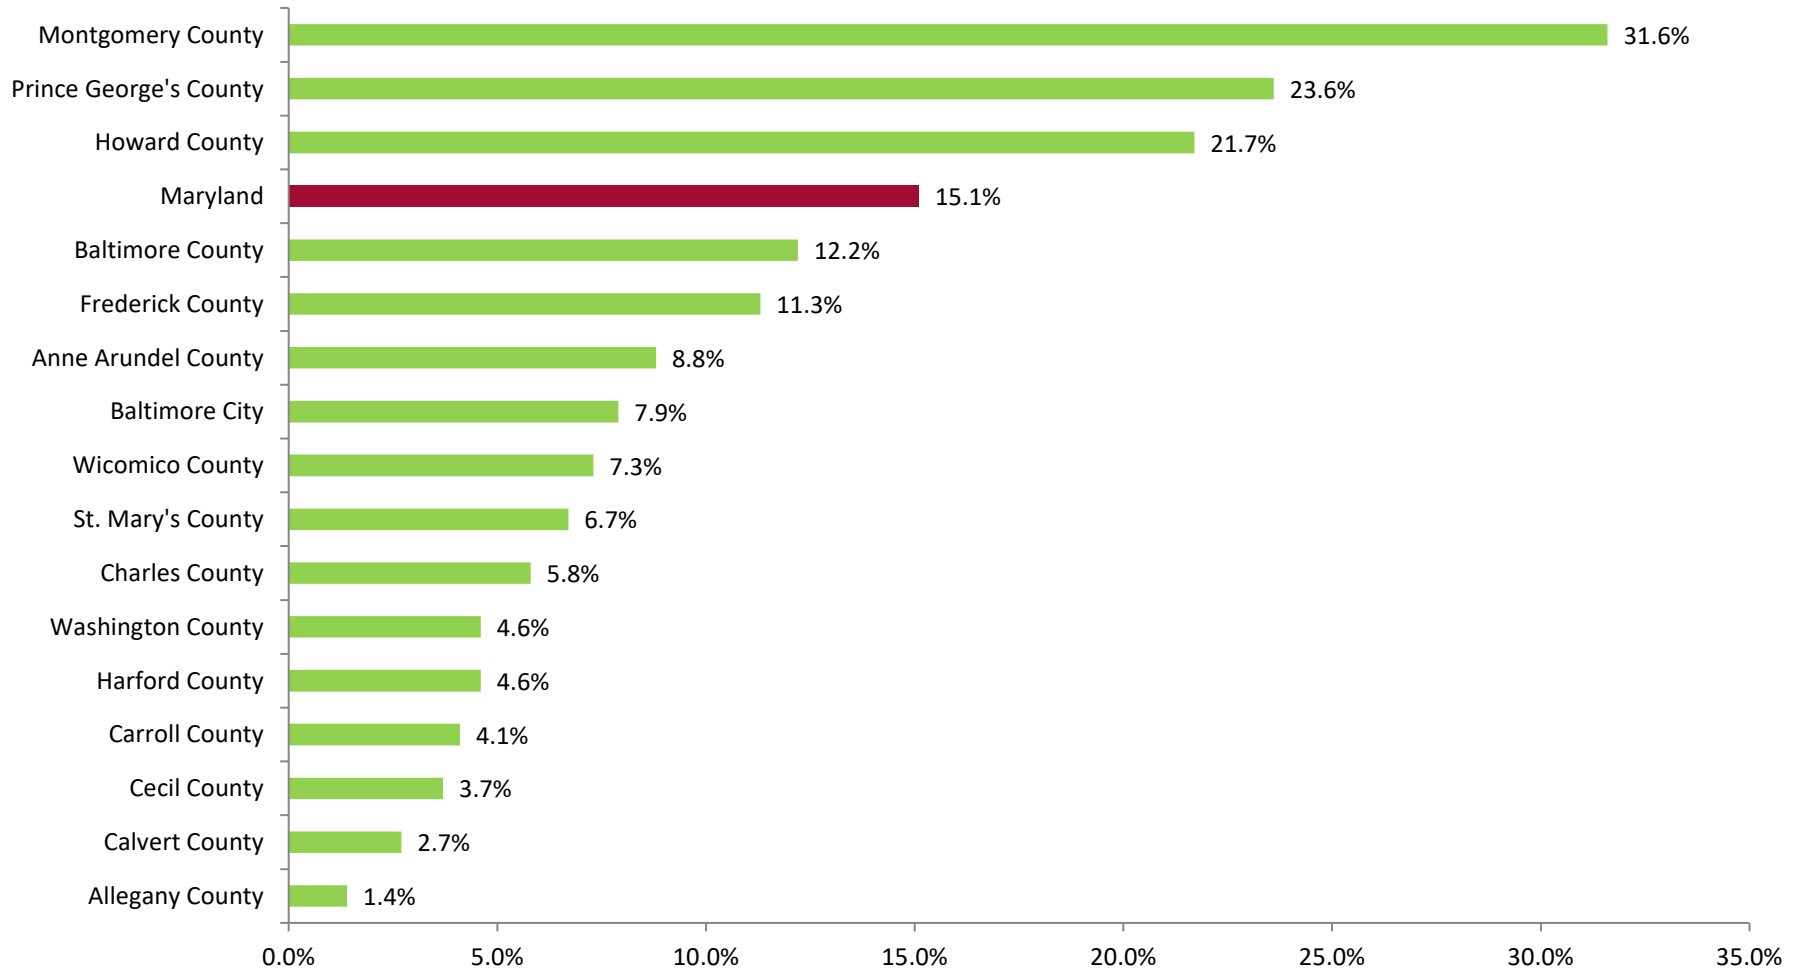

Percent of People Who Are Foreign Born in Maryland and its Jurisdictions, 2018

* Apparent differences may not be statistically significant at the 90 percent confidence interval.

Prepared by the Maryland Department of Planning, from the 2018 ACS for the 16 counties covered (population of 65,000 or more), September 2019