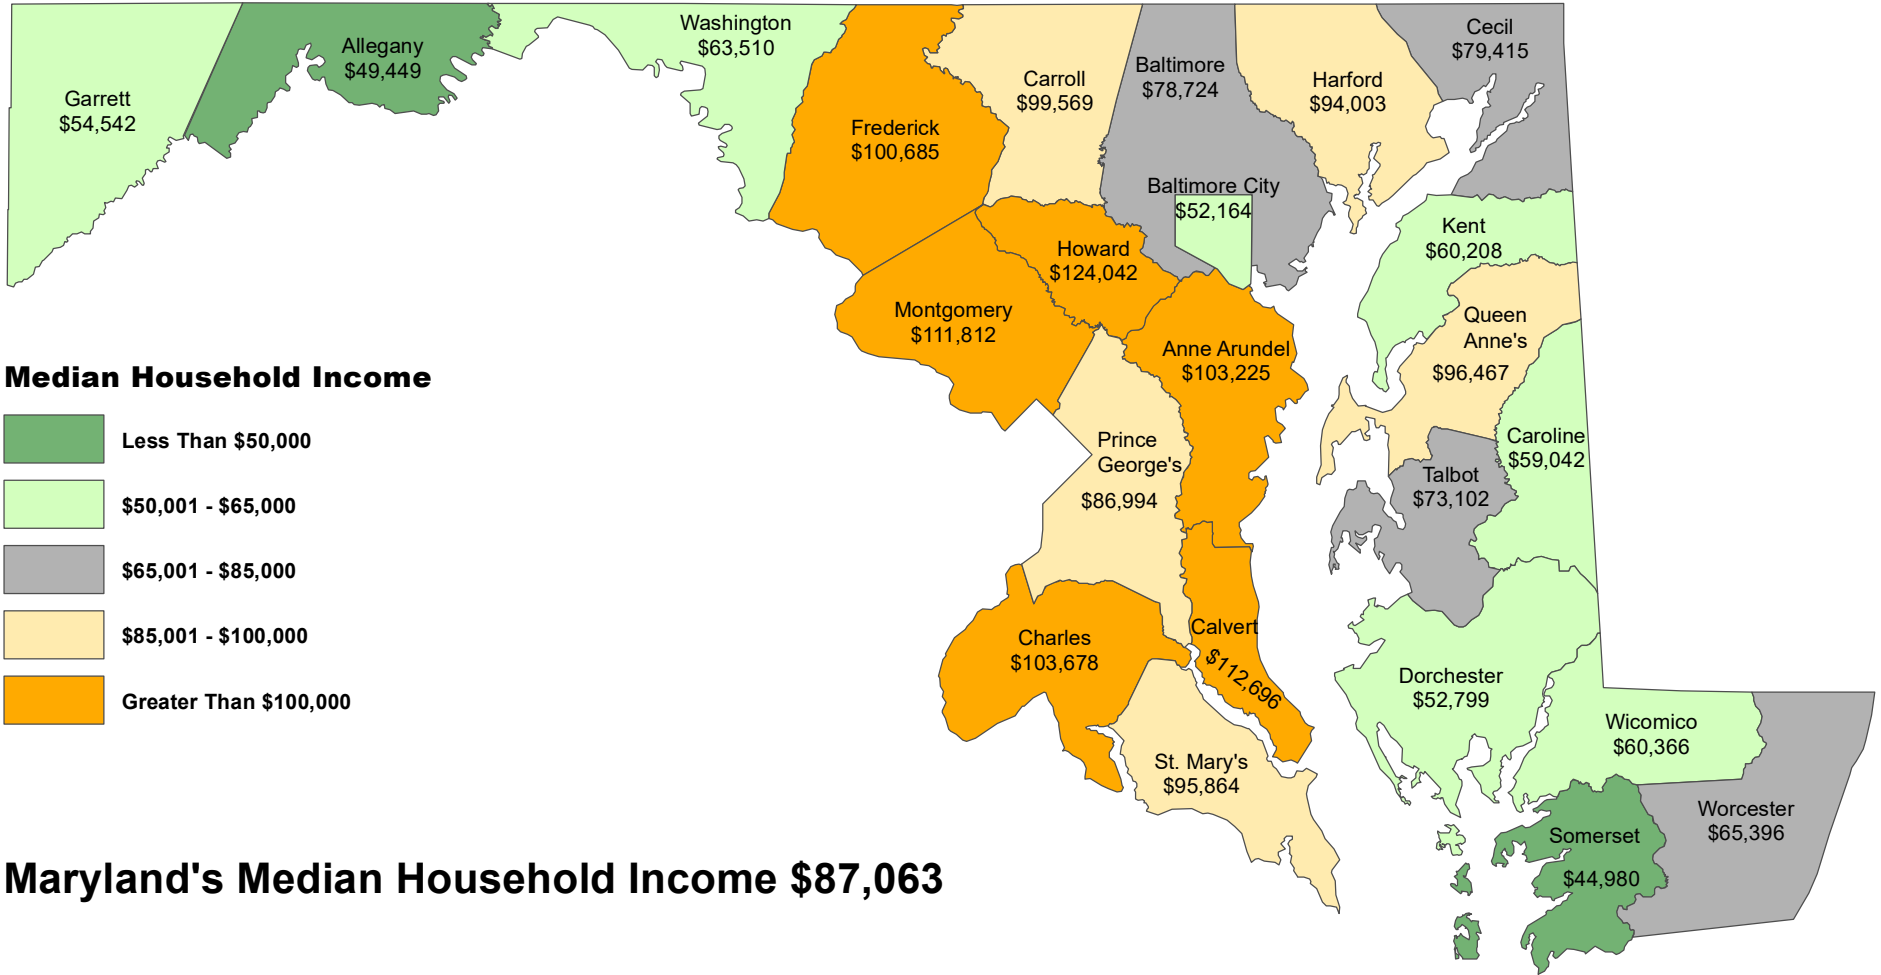

Median Household Income for Maryland's Jurisdictions, 2016-2020

Prepared by the Maryland Department of Planning, State Data Center
 Sources: American Community Survey (ACS) 2016-2020
 Note: Reported in 2020 Inflation-Adjusted Dollars