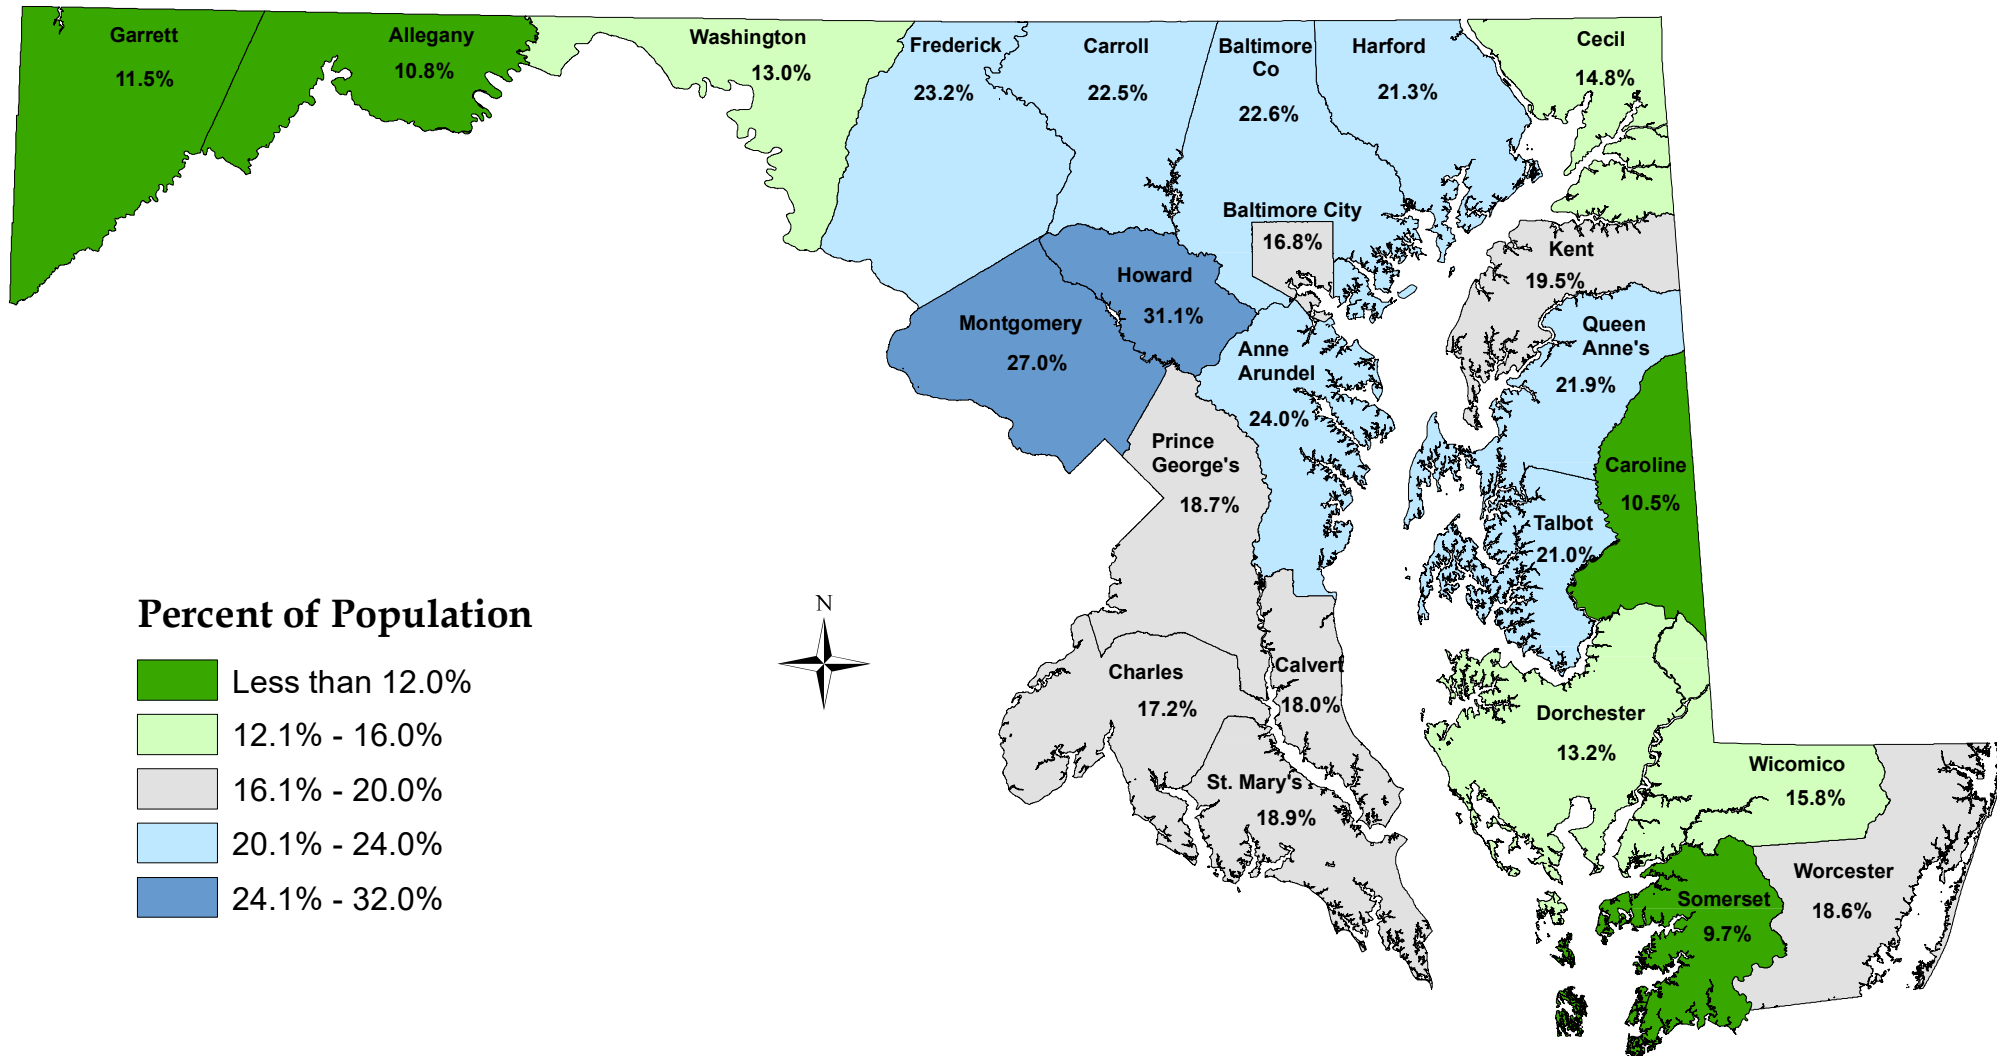

# Percent of Population Ages 25+ With a Bachelor's Degree or Higher, 2015-2019

21.5% of Maryland's population ages 25 and over in 2015-2019 have a bachelor's degree.