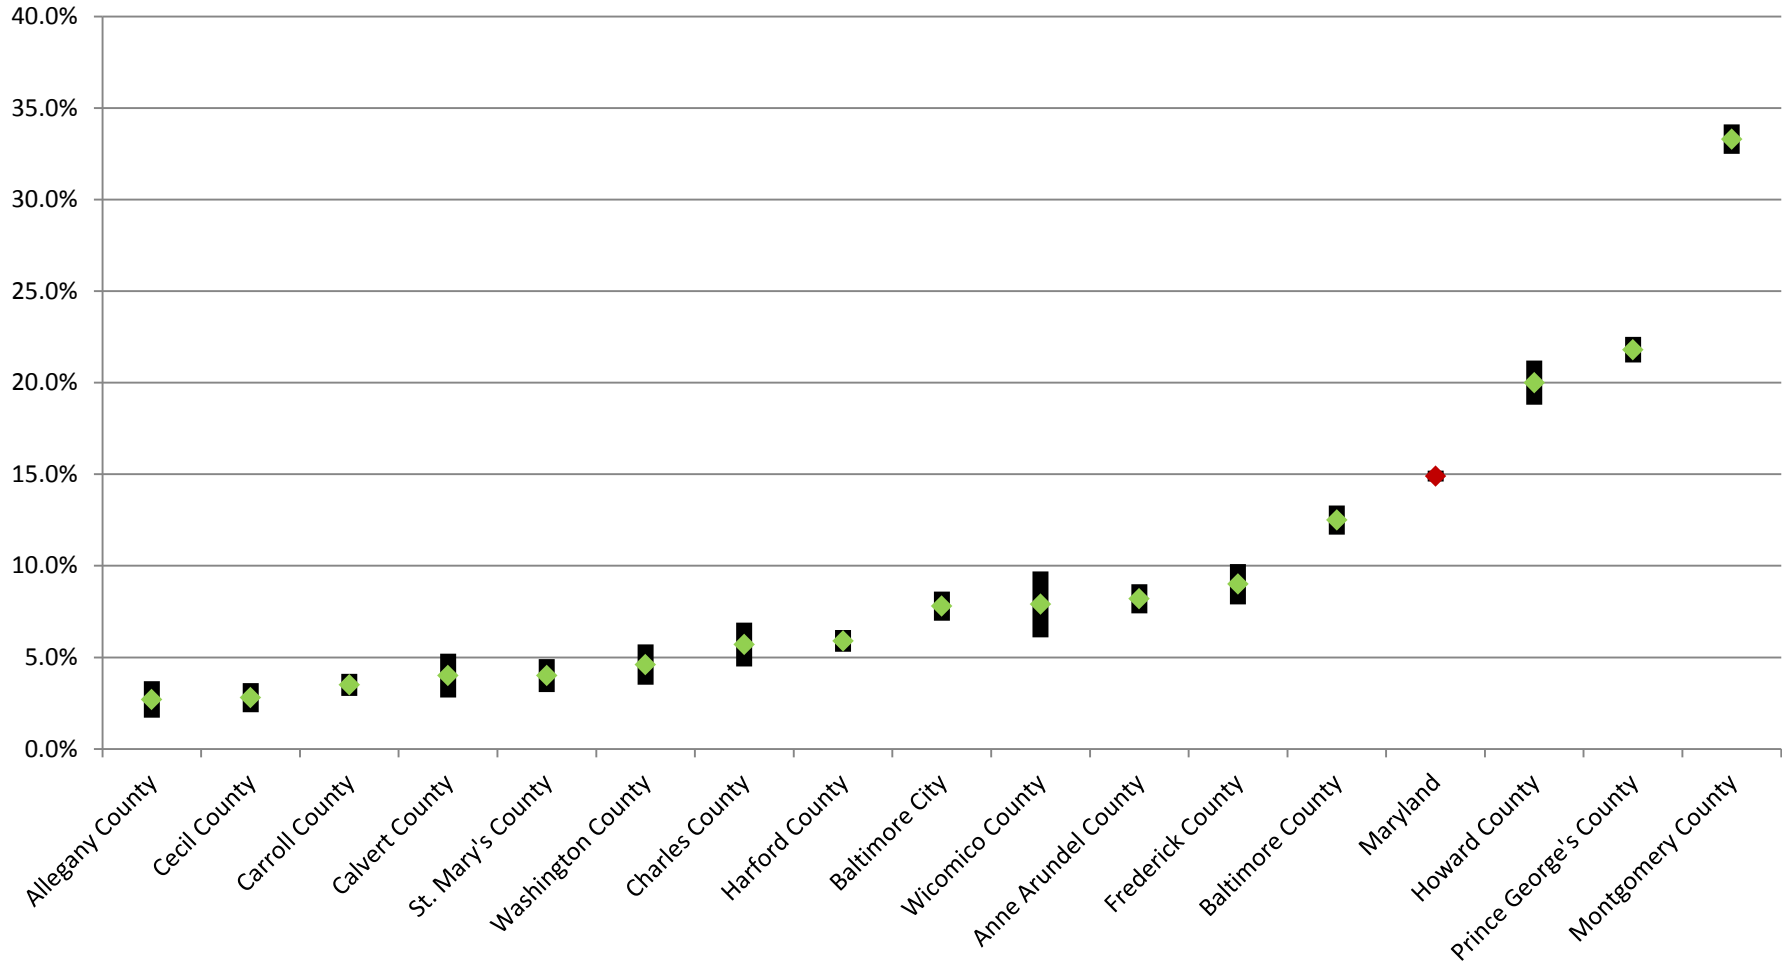

Percent of People Who Are Foreign Born in Maryland and its Jurisdictions, 2014 (with Margin of Error)

* Apparent differences may not be statistically significant at the 90 percent confidence interval.

Prepared by the Maryland Department of Planning, from the 2014 ACS for the 16 counties covered (population of 65,000 or more), September 2015