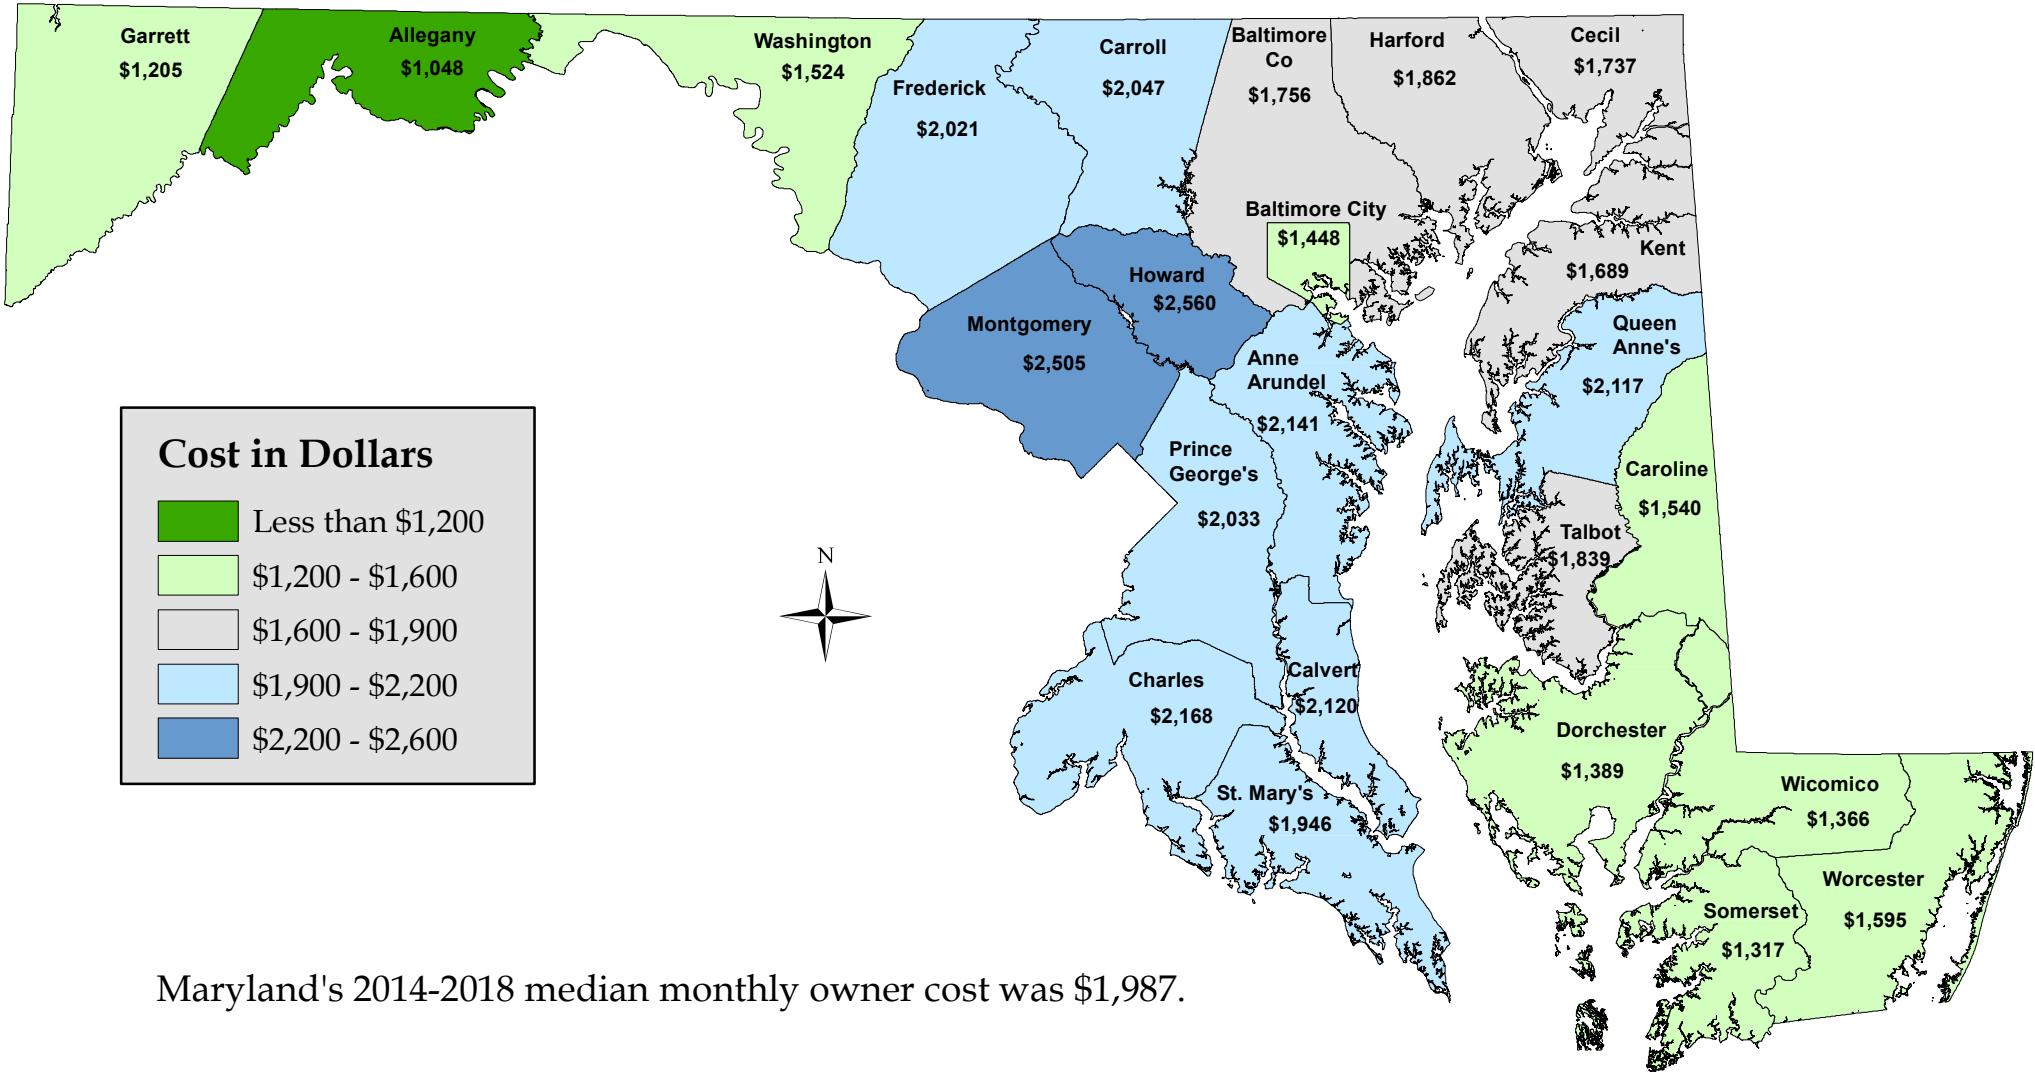

# Median Monthly Owner Costs for Maryland's Jurisdictions, 2014-2018

Maryland's 2014-2018 median monthly owner cost was \$1,987.