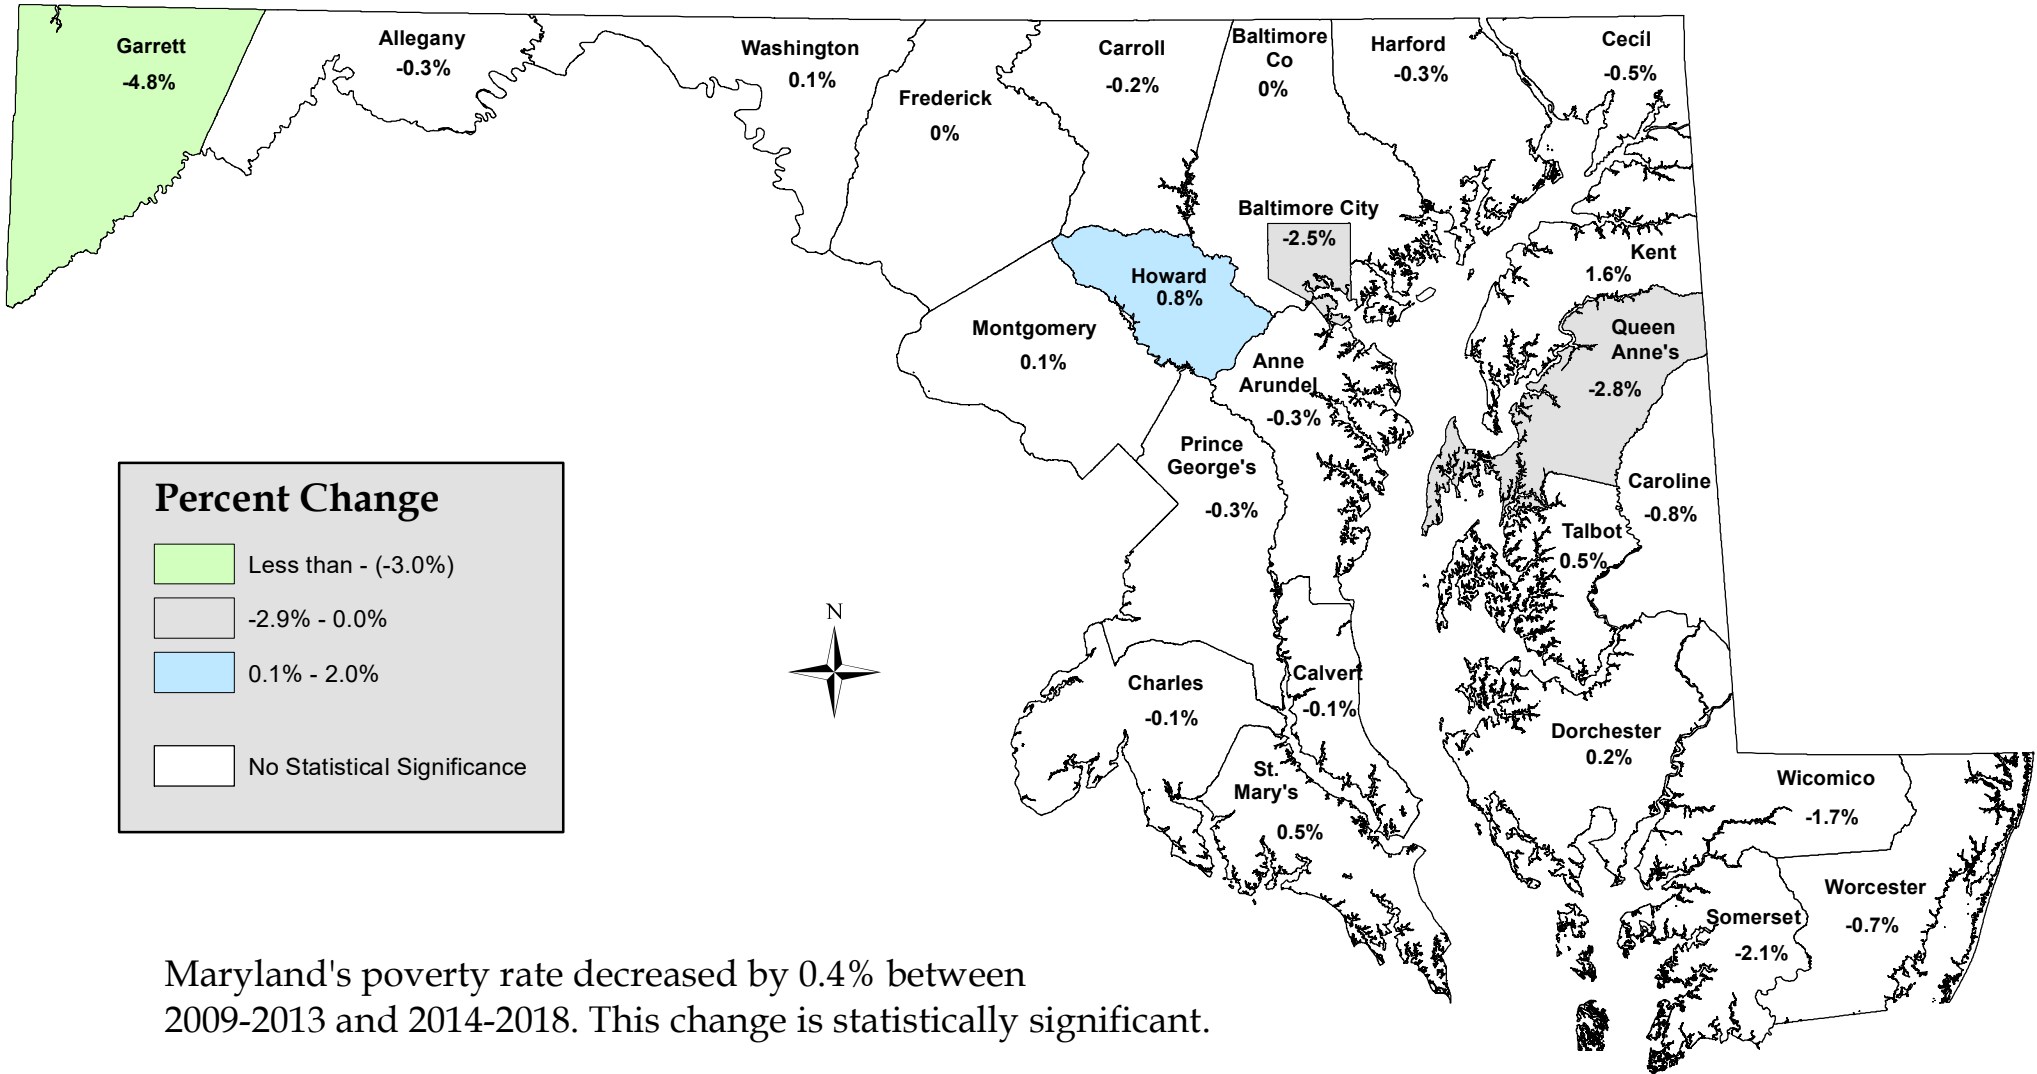

Percent Change of People in Poverty, 2009-2013 to 2014-2018

Maryland's poverty rate decreased by 0.4% between 2009-2013 and 2014-2018. This change is statistically significant.