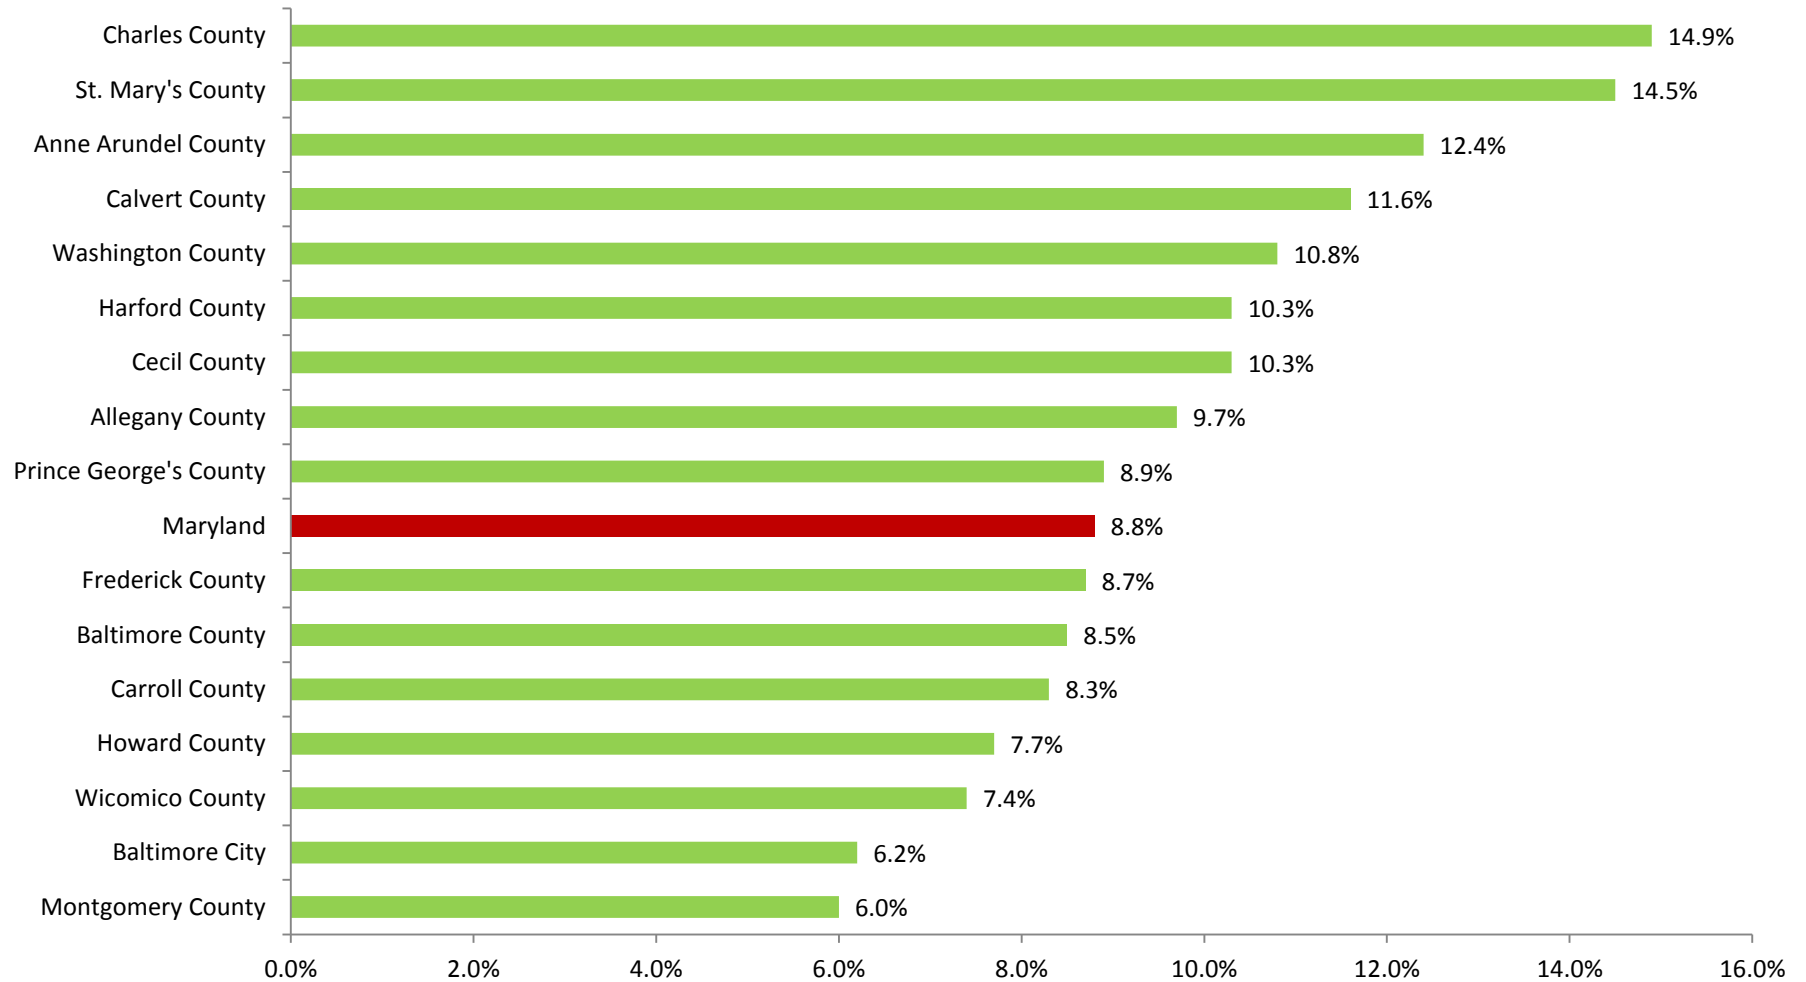

## Percent of the Civilian Population 18 Years and Over Who Are Veterans in Maryland and its Jurisdictions, 2013

\* Apparent differences may not be statistically significant at the 90 percent confidence interval.

Prepared by the Maryland Department of Planning, from the 2013 ACS for the 16 counties covered (population of 65,000 or more), September 2014