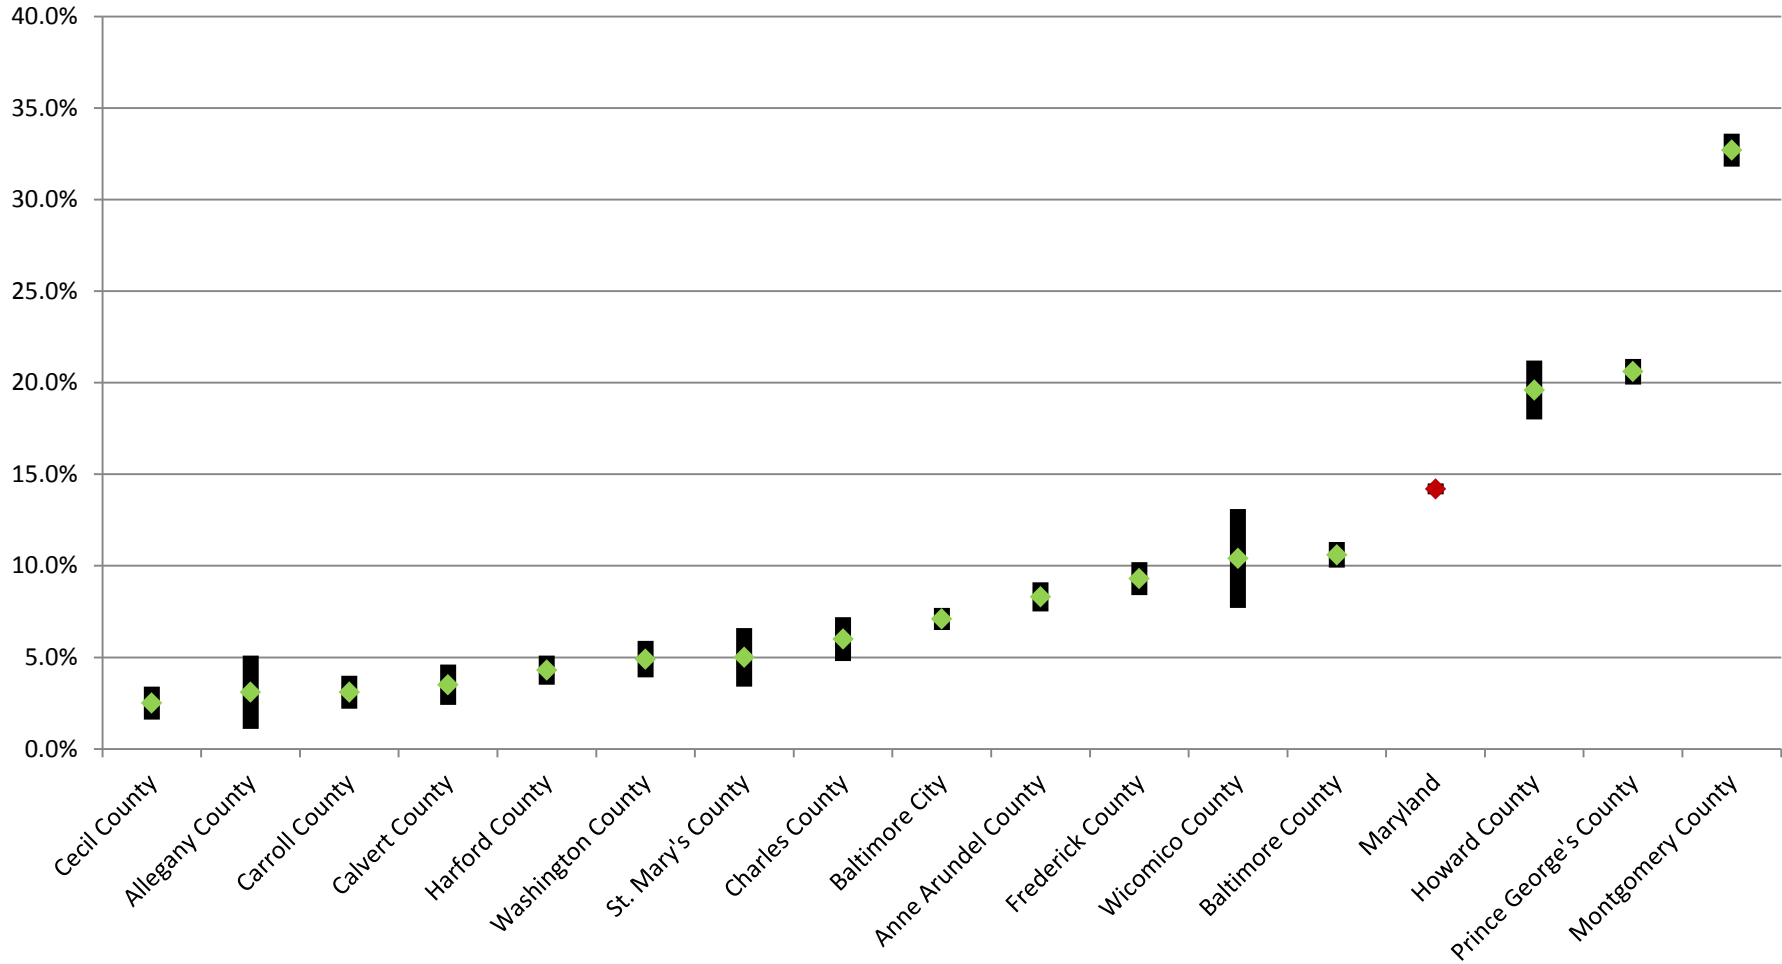

Percent of People Who Are Foreign Born in Maryland and its Jurisdictions, 2013 (with Margin of Error)

* Apparent differences may not be statistically significant at the 90 percent confidence interval.

Prepared by the Maryland Department of Planning, from the 2013 ACS for the 16 counties covered (population of 65,000 or more), September 2014