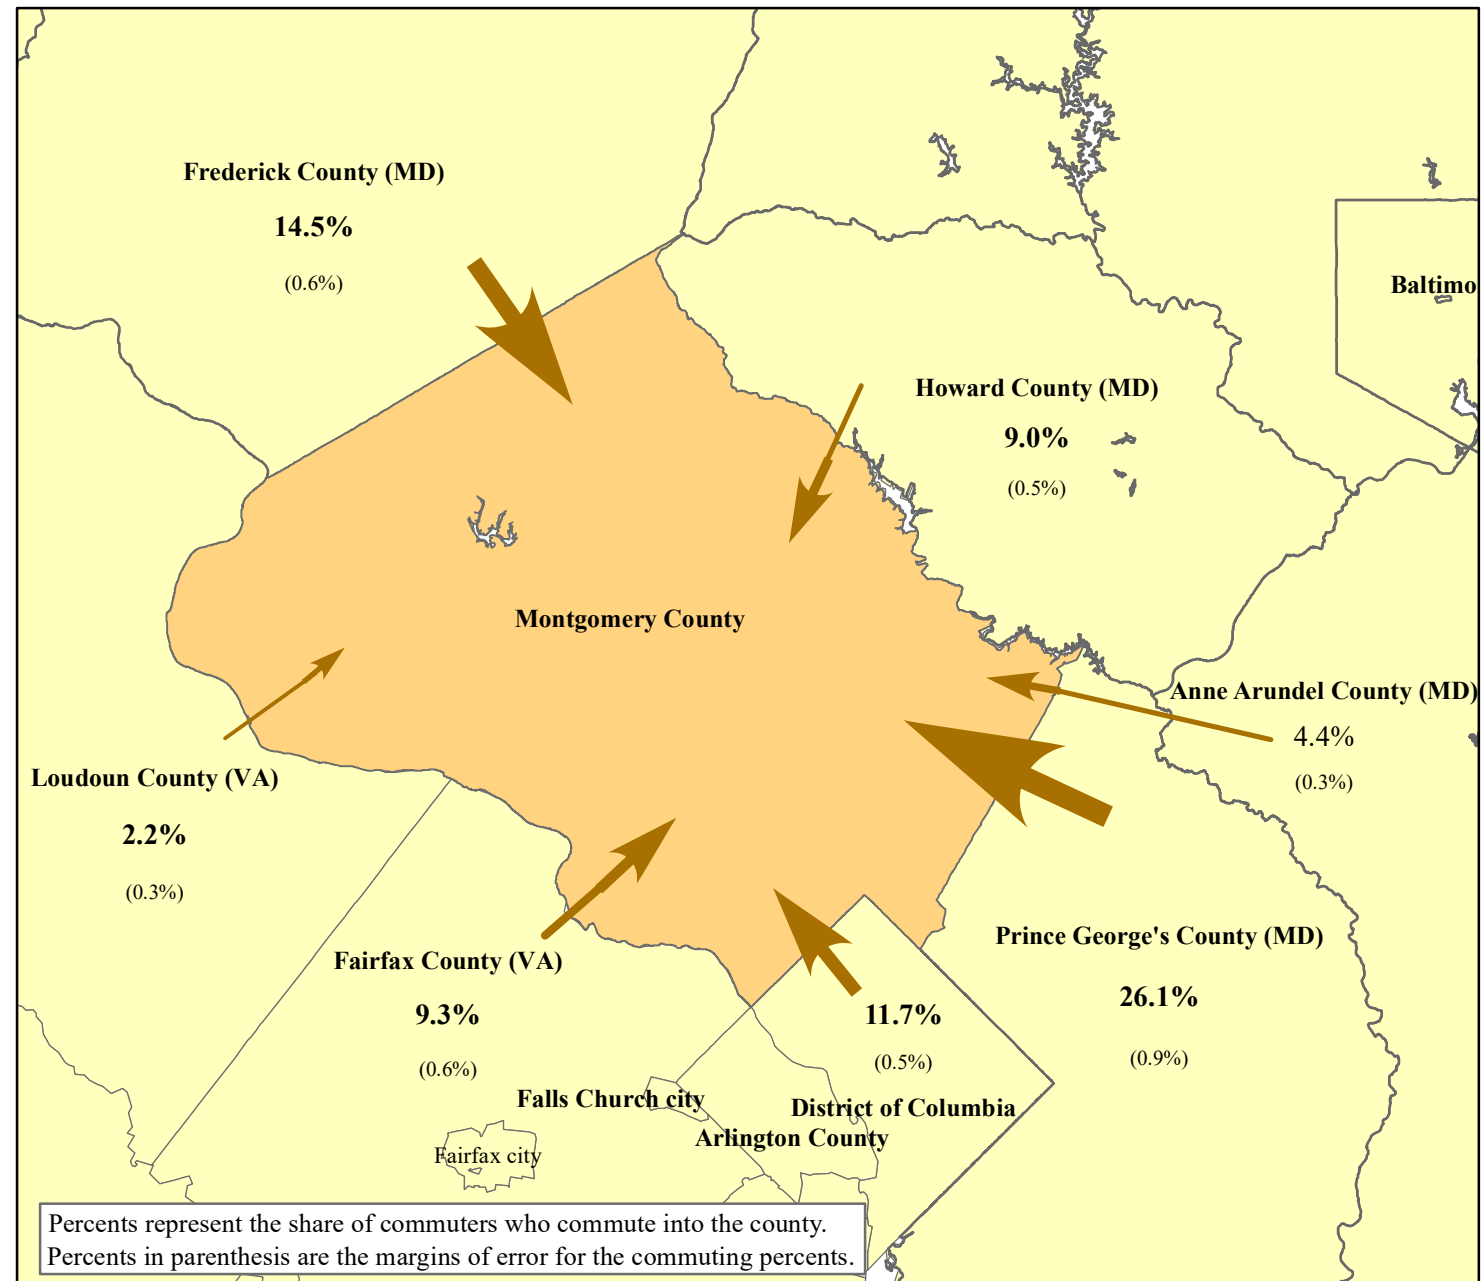

Distribution of Inter-County Commuters Working in Montgomery County 2011 - 2015

Montgomery County Workers

From:	Number	MOE [^]
Montgomery County*	318,806	2,866
Other Counties**	179,198	2,988

Commuters From	Number	MOE
Prince George's County	46,799	1,428
Frederick County	25,849	1,084
District of Columbia	22,447	1,091
Howard County	16,240	1,069
Fairfax County	15,831	892
Anne Arundel County	8,142	632
Arlington County	4,644	502
Baltimore County	4,602	463
Carroll County	4,025	519
Loudoun County	3,609	422
Washington County	3,259	432
Baltimore city	2,708	333
Prince William County	2,555	367
Alexandria city	1,889	331
Jefferson County	1,552	407
Charles County	1,527	274
Berkeley County	1,146	227
Calvert County	931	180
Adams County	566	116
Reminder of Counties	10,709	296

* Live and Work in Montgomery County

** Live outside Montgomery County & work in Montgomery County

[^] MOE = Margin of Error

Prepared by the Maryland Department of Planning, Planning Data & Analysis Unit

Source: U.S. Census Bureau, 2009-2013 American Community Survey Data, Journey-To-Work Commutation Data, September 2020.