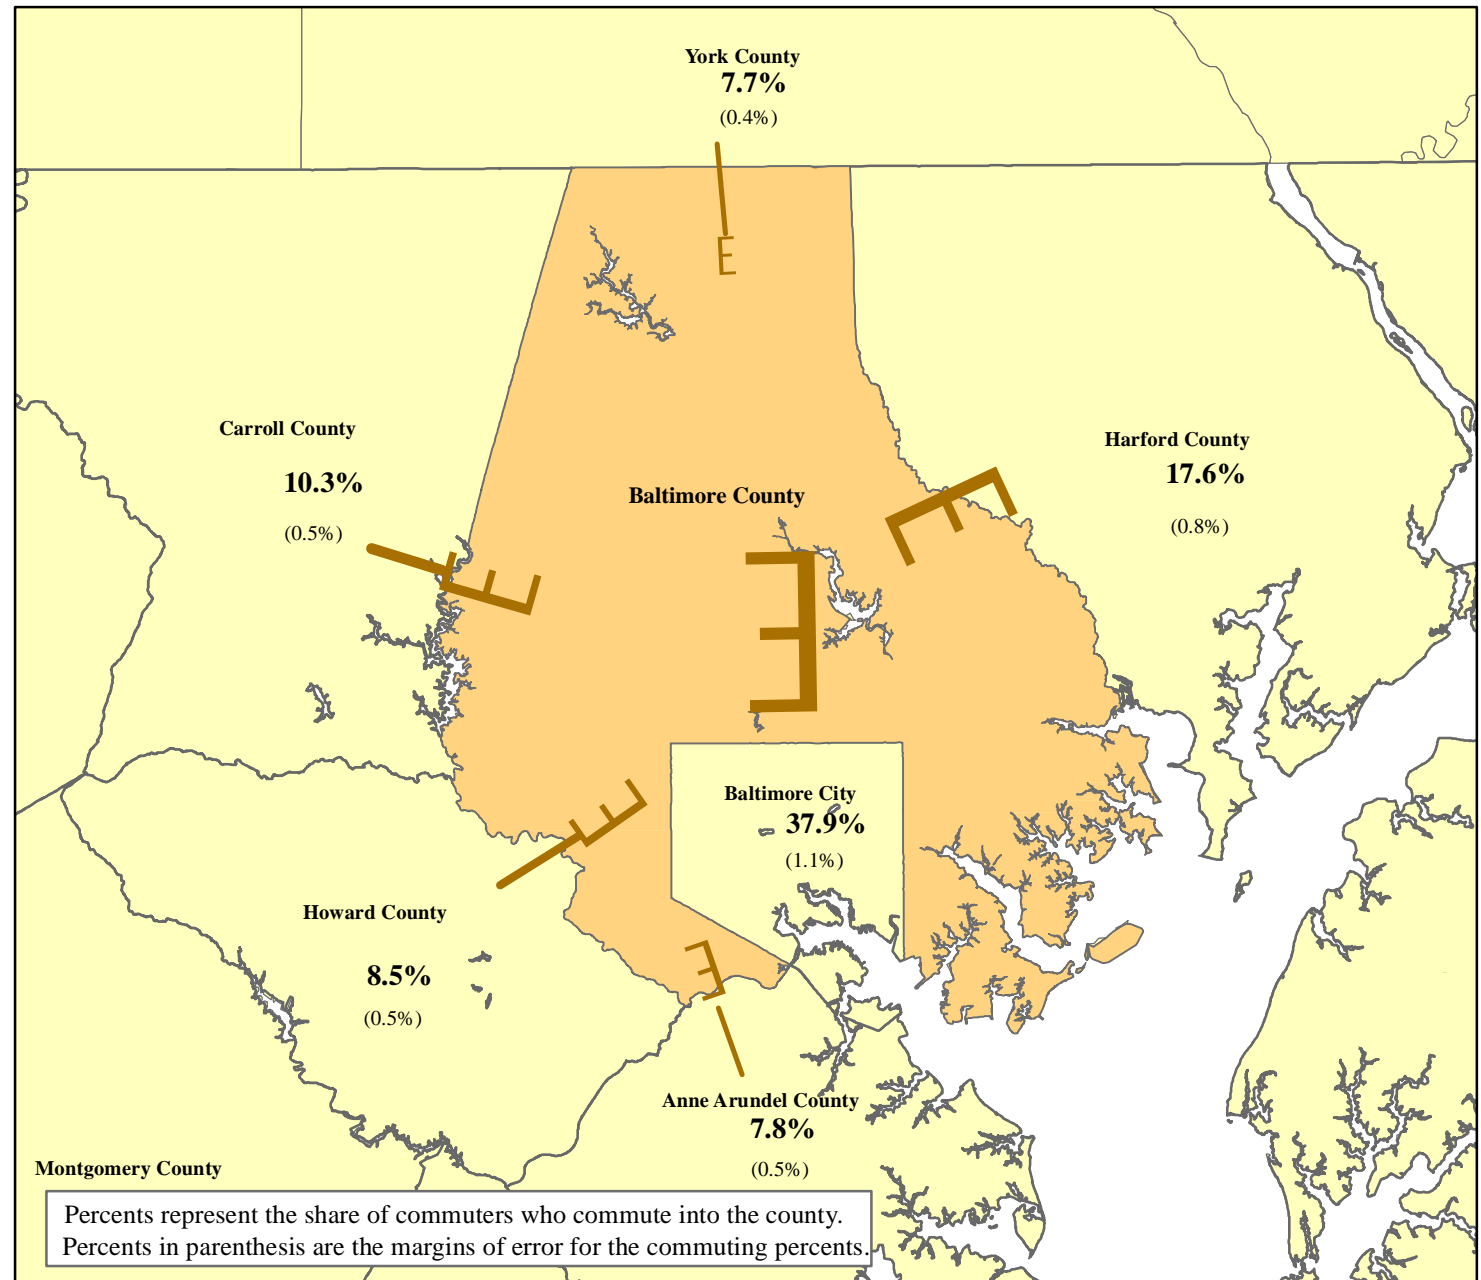

Distribution of Inter-County Commuters Working in Baltimore County 2009 - 2013

Baltimore County Workers

From:	Number	MOE[^]
Baltimore County*	201,173	2,589
Other Counties**	149,230	4,586

Commuters From	Number	MOE
Baltimore City	56,606	1,742
Harford County	26,219	1,202
Carroll County	15,443	828
Howard County	12,749	815
Anne Arundel County	11,707	813
York County	11,507	659
Prince George's County	3,100	394
Montgomery County	2,549	379
Frederick County	1,237	213
Cecil County	1,167	198
Adams County	722	151
Washington, D. C.	361	101
New Castle County	356	152
Queen Anne's County	350	121
Fairfax County	329	145
Washington County	263	120
Lancaster County	232	95
Sussex County	192	97
Worcester County	163	132
Calvert County	145	81
Charles County	122	74
Loudoun County	114	54
Talbot County	107	66
Philadelphia County	105	88
Franklin County	101	64
Reminder of Counties	3,284	382

* Live and Work in Baltimore County

** Live outside Baltimore County & work in Baltimore County

[^] MOE = Margin of Error

Prepared by the Maryland Department of Planning, Planning Data & Analysis Unit

Source: U.S. Census Bureau, 2009-2013 American Community Survey Data, Journey-To-Work Commutation Data, August 2015.