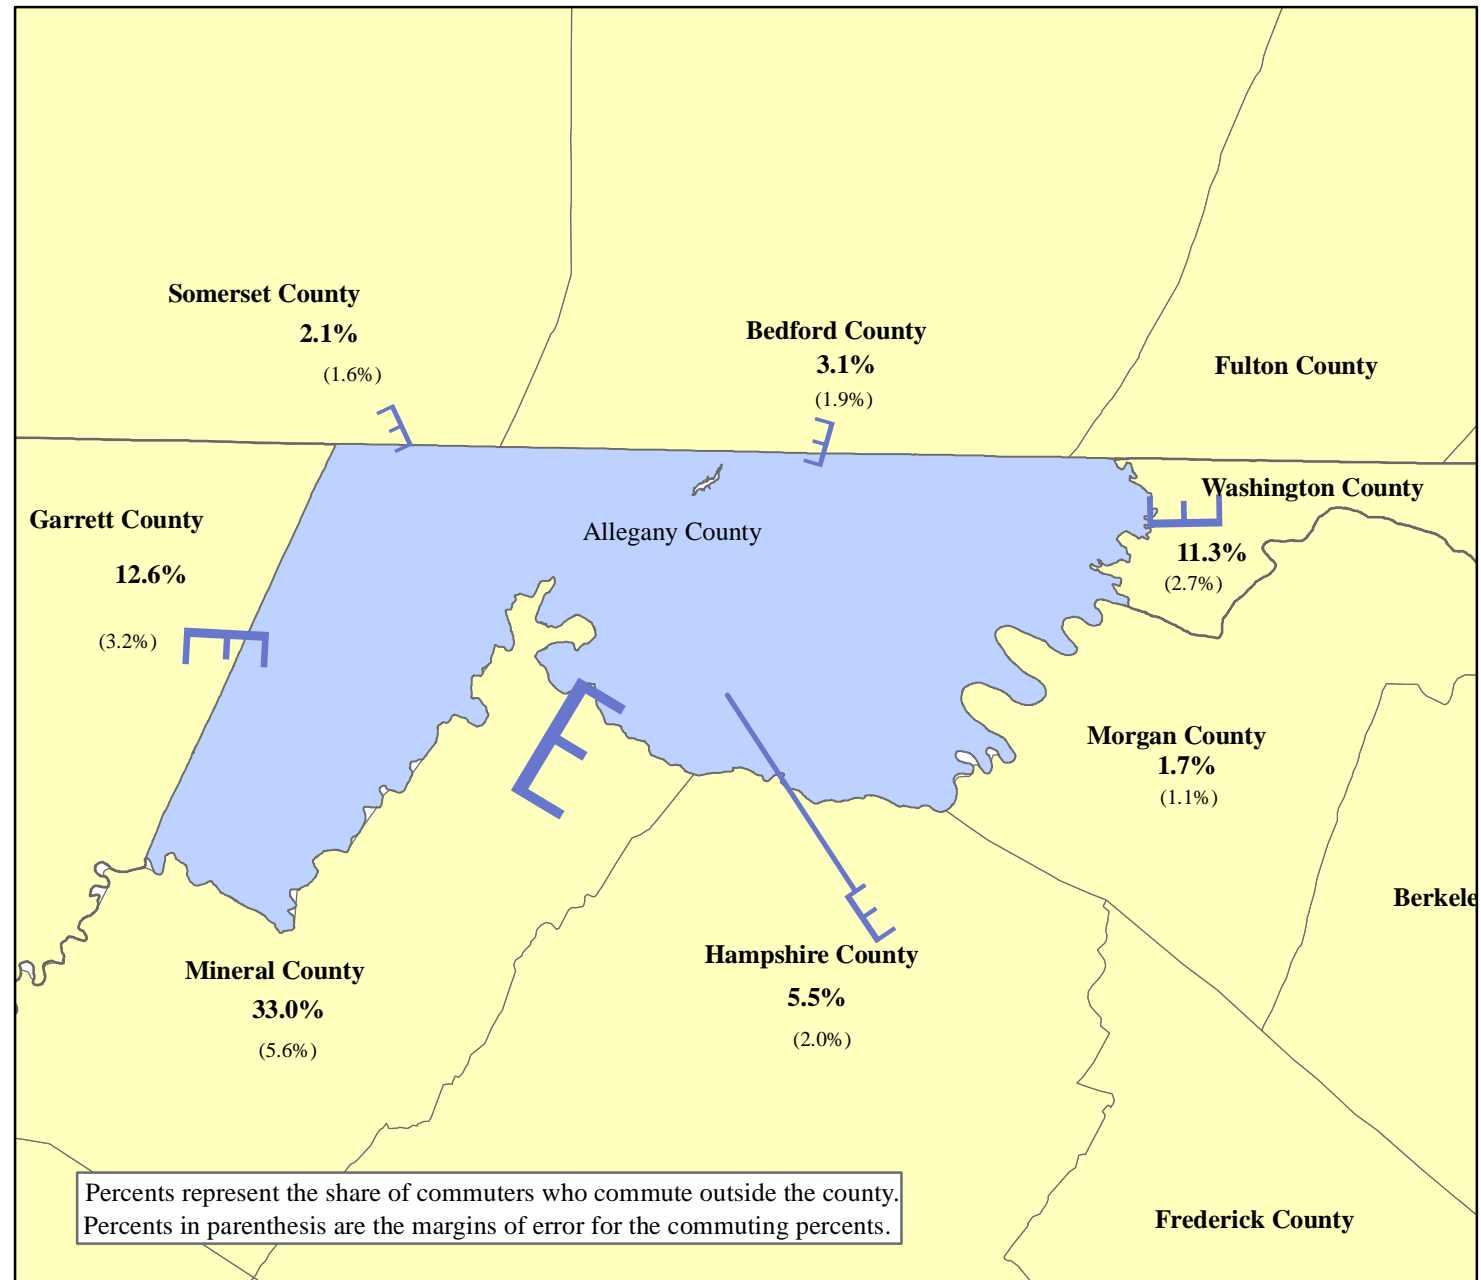

Distribution of Allegany County Commuters Working Outside the County 2009 - 2013

Allegany County Workers

To:	Number	MOE [^]
Allegany County*	24,798	763
Other Counties**	4,401	1,157

Commuters To	Number	MOE
Mineral County	1,454	251
Garrett County	553	140
Washington County	496	120
Hampshire County	241	88
Bedford County	136	85
Frederick County	131	67
Frederick County	100	68
Somerset County	93	72
Montgomery County	85	56
Baltimore City	82	46
Anne Arundel County	76	39
Morgan County	74	48
Preston County	74	55
Berkeley County	60	50
Howard County	52	43
Franklin County	45	40
Washington D. C.	42	37
Fairfax County	36	44
St. Mary's County	31	33
Grant County	28	20
Baltimore County	20	19
Reminder of Counties	492	158

* Live and Work in Allegany County

** Live in Allegany County & work outside Allegany County

[^] MOE = Margin of Error

Percents represent the share of commuters who commute outside the county.
Percents in parenthesis are the margins of error for the commuting percents.