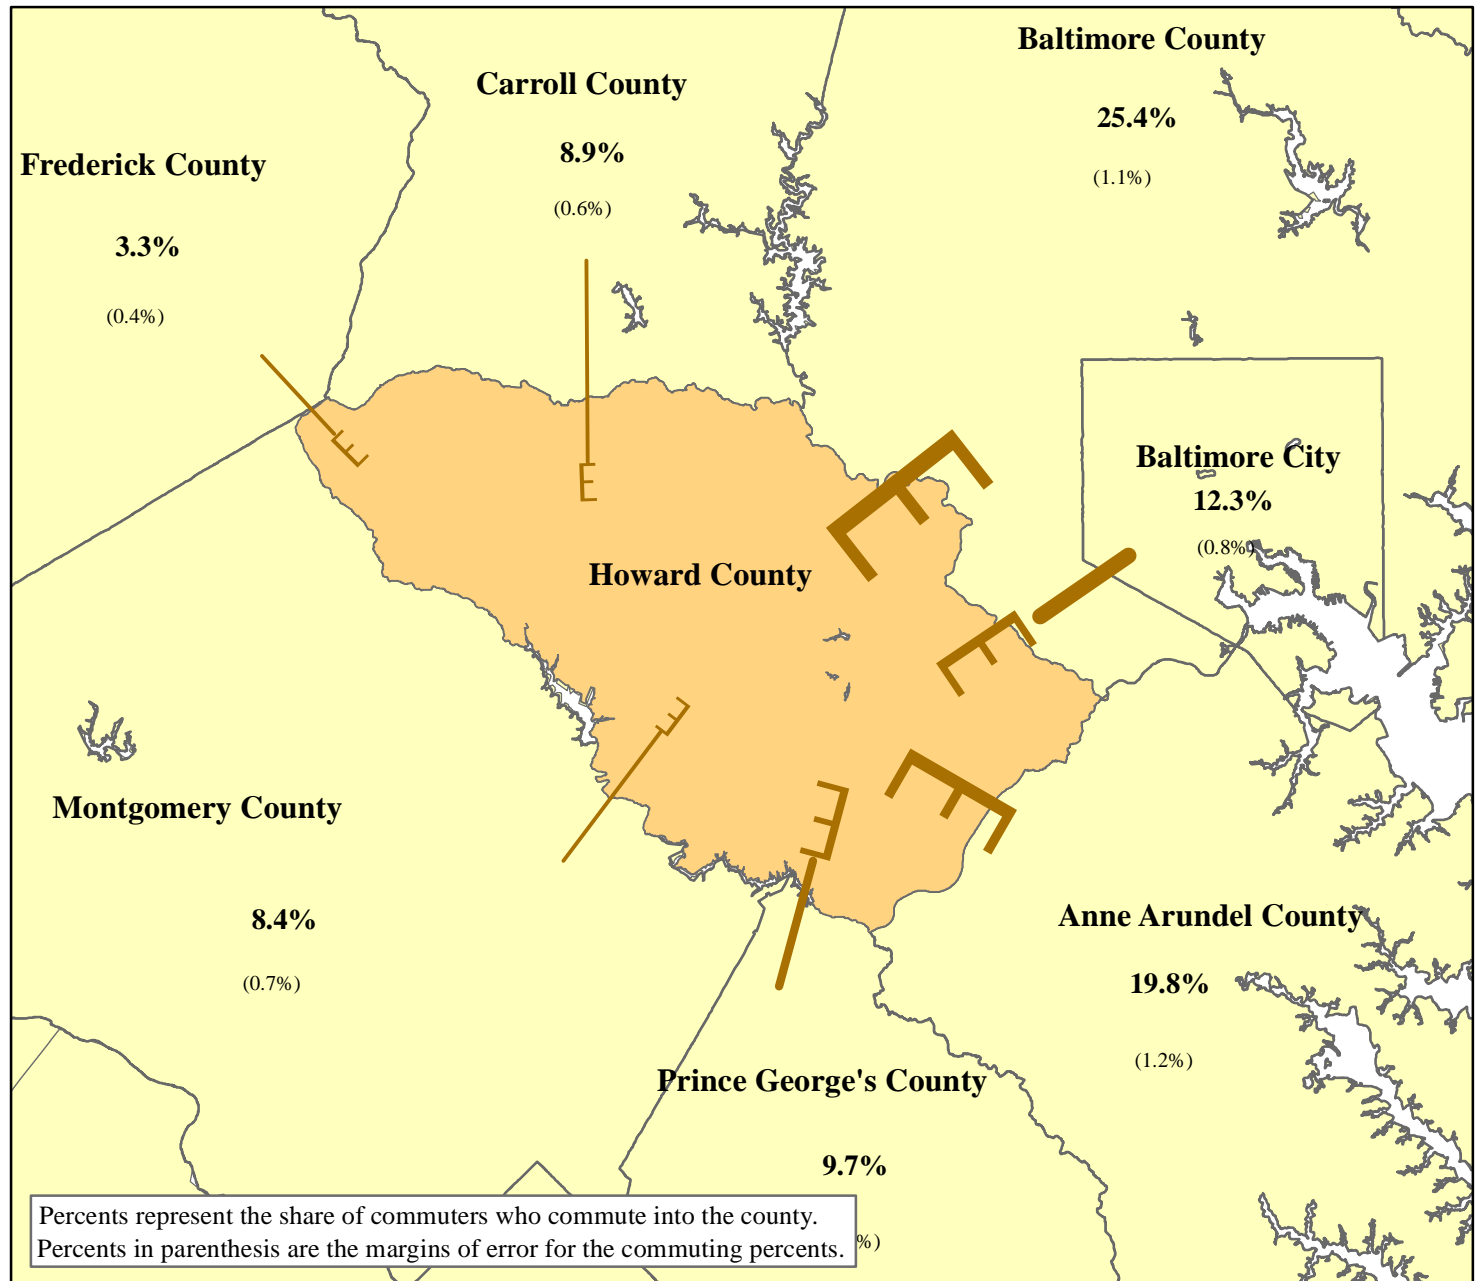

Distribution of Inter-County Commuters Working in Howard County 2009 - 2013

Howard County Workers

From:	Number	MOE [^]
Howard County*	63,149	1,310
Other Counties**	91,456	2,884

Commuters From	Number	MOE
Baltimore County	23,214	1,094
Anne Arundel County	18,142	1,115
Baltimore City	11,215	745
Prince George's County	8,911	709
Carroll County	8,113	529
Montgomery County	7,708	651
Frederick County	3,022	332
Harford County	2,529	381
York County	1,027	222
Fairfax County	915	206
Washington, D. C.	724	207
Queen Anne's County	558	134
Charles County	459	196
Calvert County	439	180
Cecil County	322	141
Adams County	307	81
Washington County	281	93
Loudoun County	271	121
Alexandria city	249	145
Prince William County	178	102
Arlington County	138	68
Berkeley County	136	118
Sussex County	112	59
Talbot County	111	55
St. Mary's County	101	74
Reminder of Counties	2,274	309

* Live and Work in Howard County
 ** Live outside Howard County & work in Howard County
[^] MOE = Margin of Error