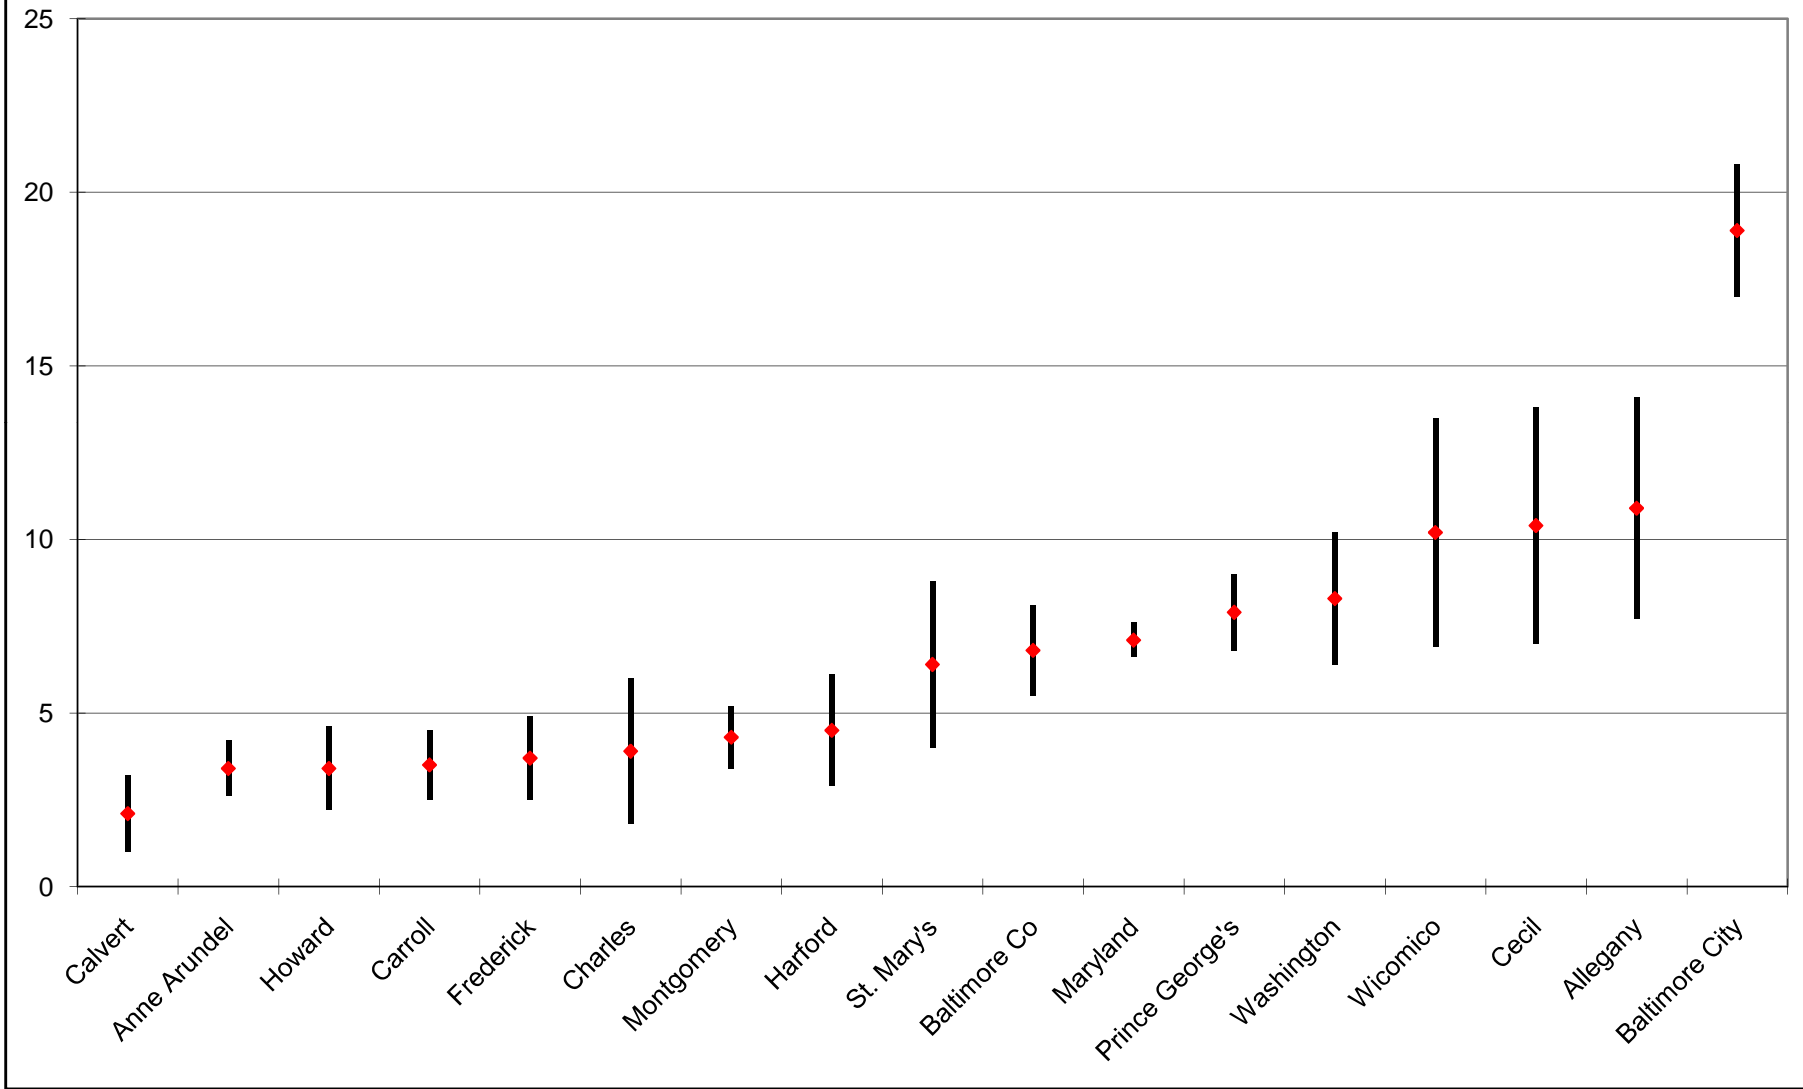

### 2007 Poverty Rate (Percent) for Male Population \*

\* Displays the 2007 point estimate as well as the upper and lower bounds of the 90 percent confidence interval.

Prepared by the Maryland Department of Planning, from the 2007 ACS for the 16 counties covered (population of 65,000 or more), September 2008