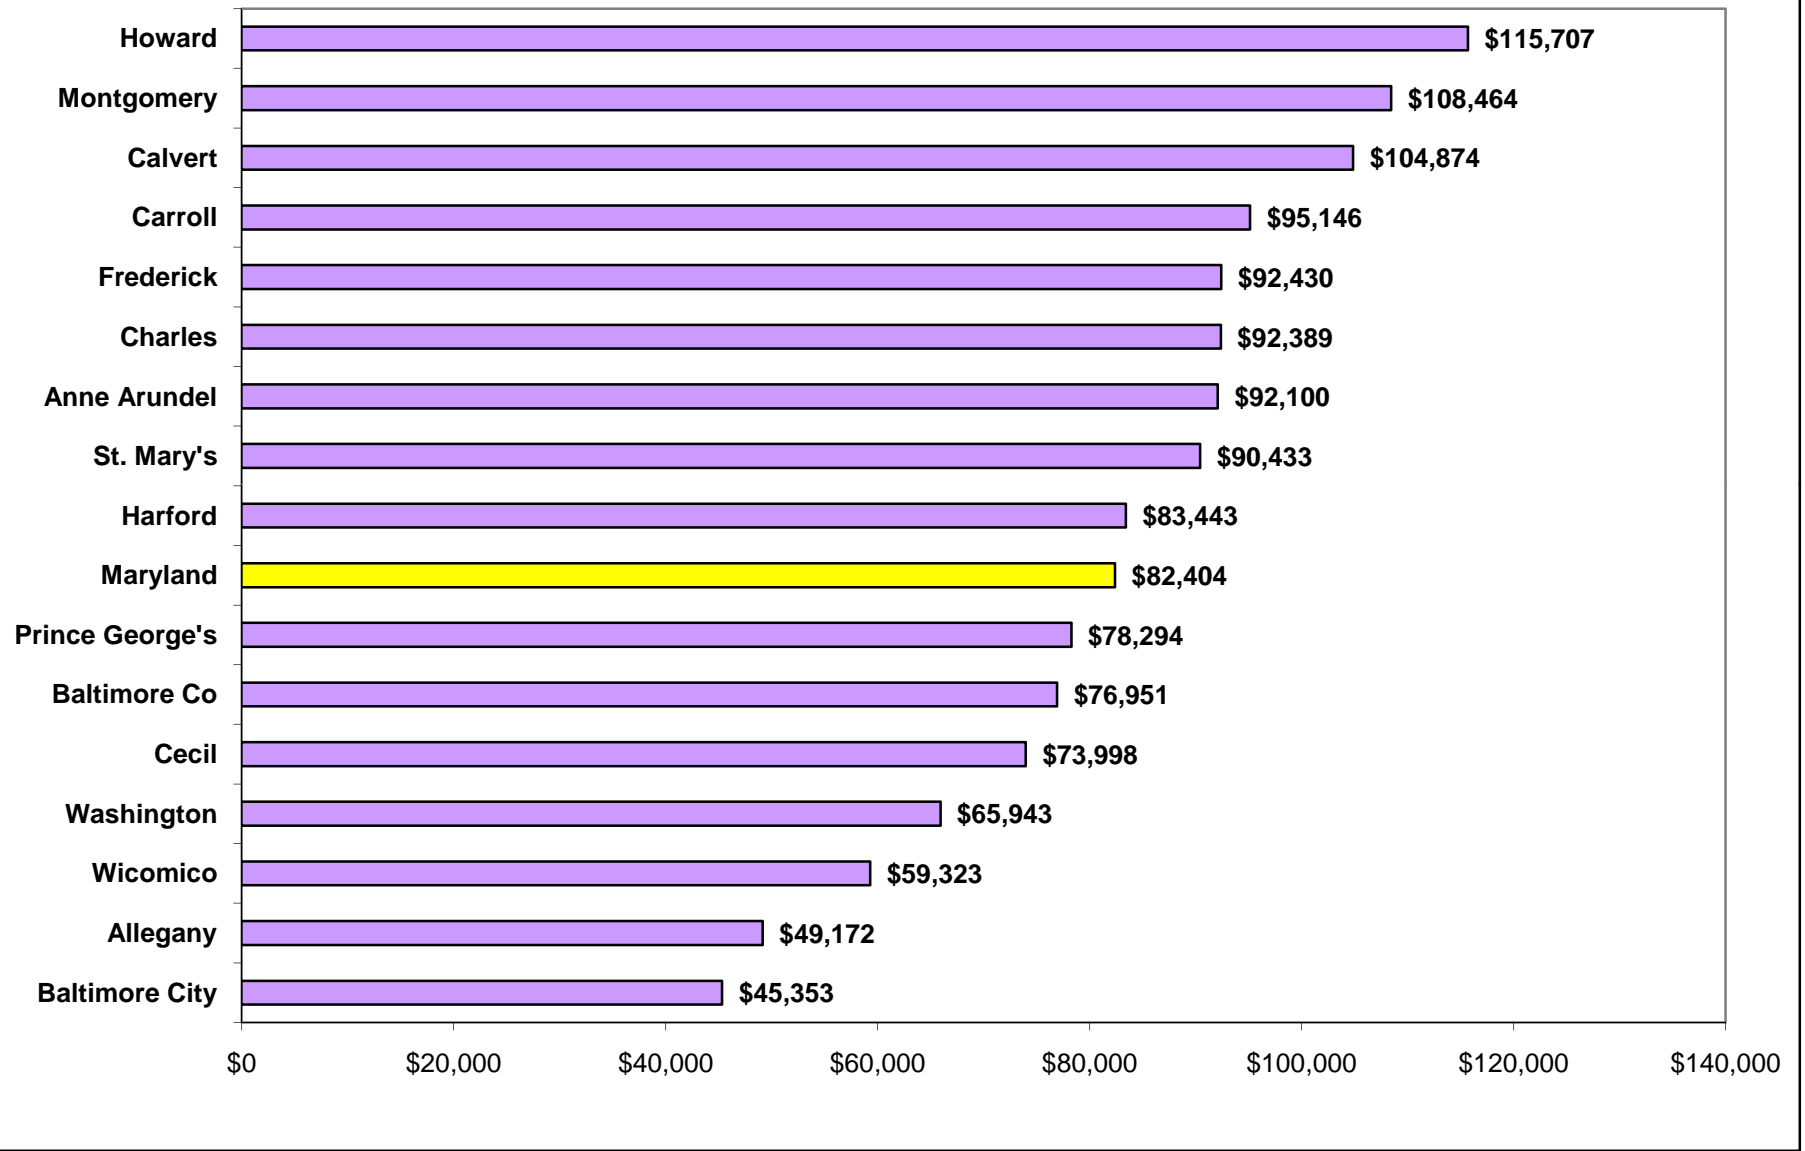

2007 Median Family Income (in 2007 Inflation Adjusted Dollars) *

* Apparent differences may not be statistically significant at the 90 percent confidence interval.

Prepared by the Maryland Department of Planning, from the 2007 ACS for the 16 counties covered (population of 65,000 or more), September 2008