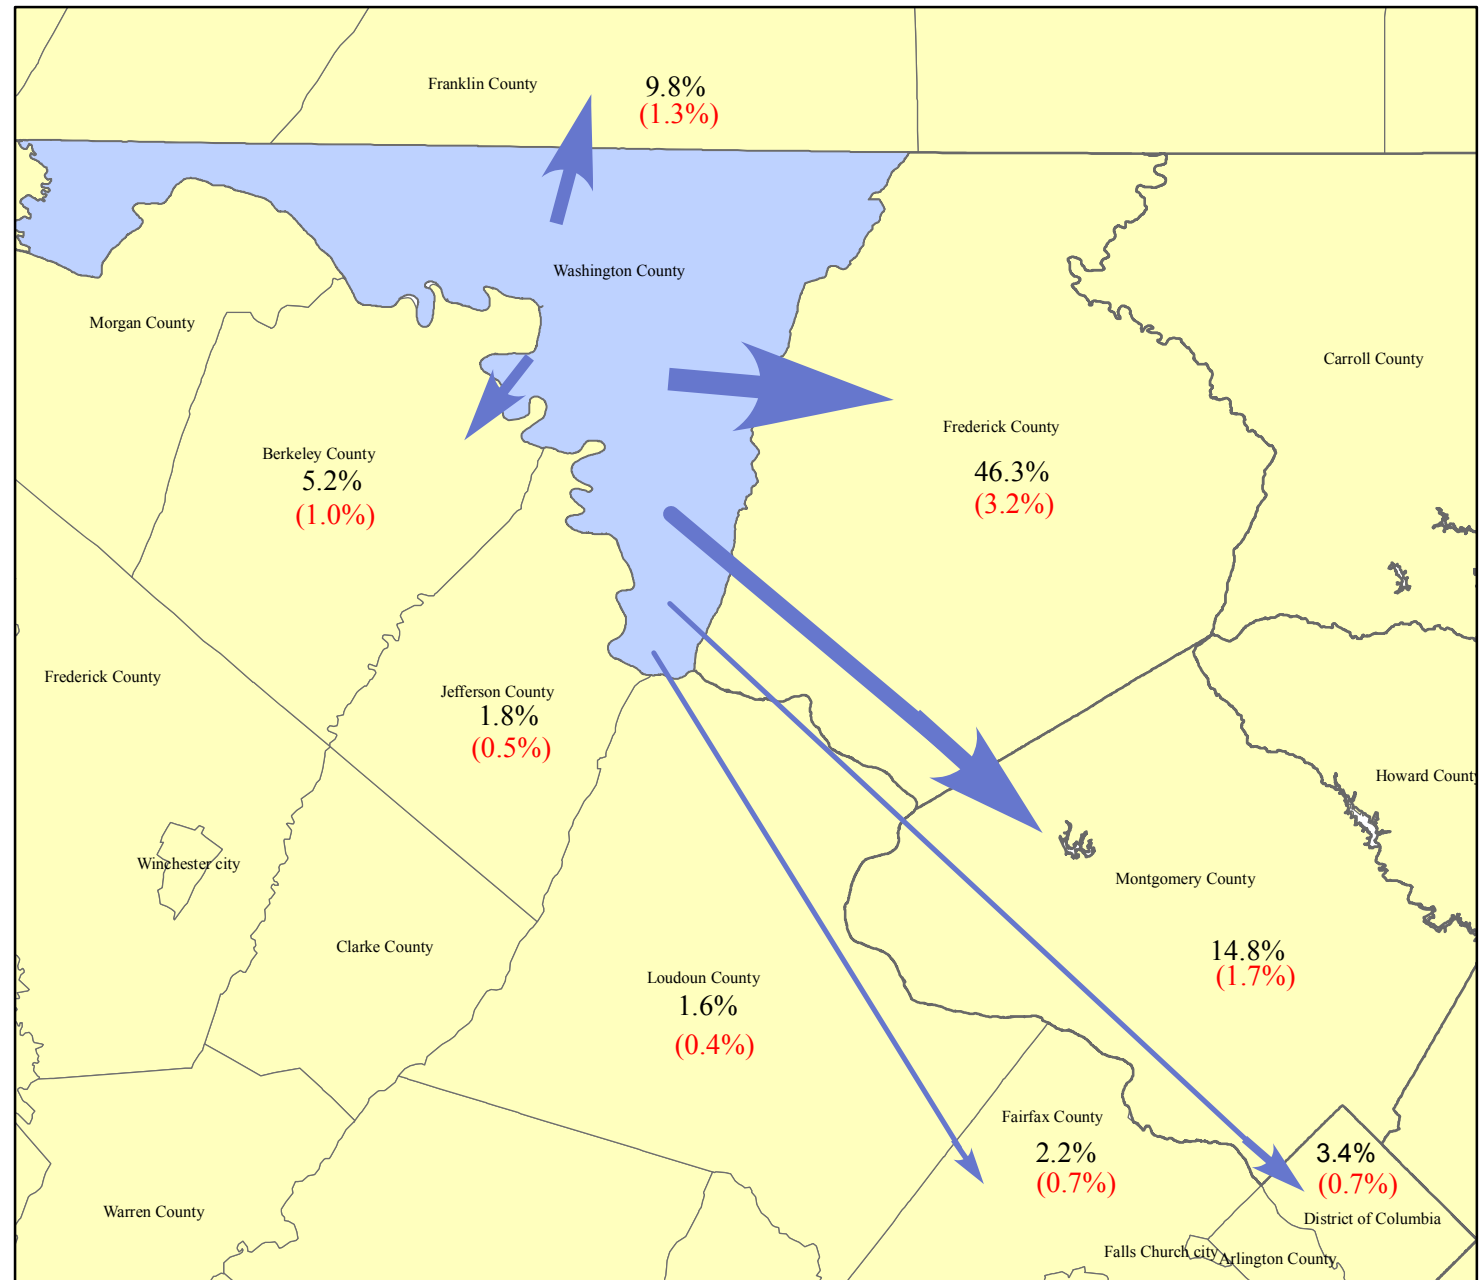

# Distribution of Washington County Commuters Working Outside the County 2006 - 2010

## Washington County Workers

To:	Number	MOE
Washington County*	46,261	1,200
Other Counties**	23,448	2,011

Commuters To	Number	MOE
Frederick County	10,848	767
Montgomery County	3,462	411
Franklin County	2,288	299
Berkeley County	1,225	228
WASHINGTON, D. C.	788	167
Fairfax County	507	168
Jefferson County	412	110
Howard County	394	159
Loudoun County	382	95
Prince George's County	288	131
Baltimore County	247	100
Anne Arundel County	222	98
Carroll County	196	102
Baltimore City	193	95
Arlington County	169	135
Adams County	158	99
Morgan County	155	79
Allegany County	132	81
Fulton County	89	48
York County	70	51
Prince William County	68	61
Frederick County	39	38
Lancaster County	31	46
Reminder of Counties	1,085	231

(%) Margin of Error (+/-)

\* Live and Work in Washington County

\*\* Live in Washington County & work outside Washington County

Prepared by the Maryland Department of Planning, Planning Data & Analysis Unit