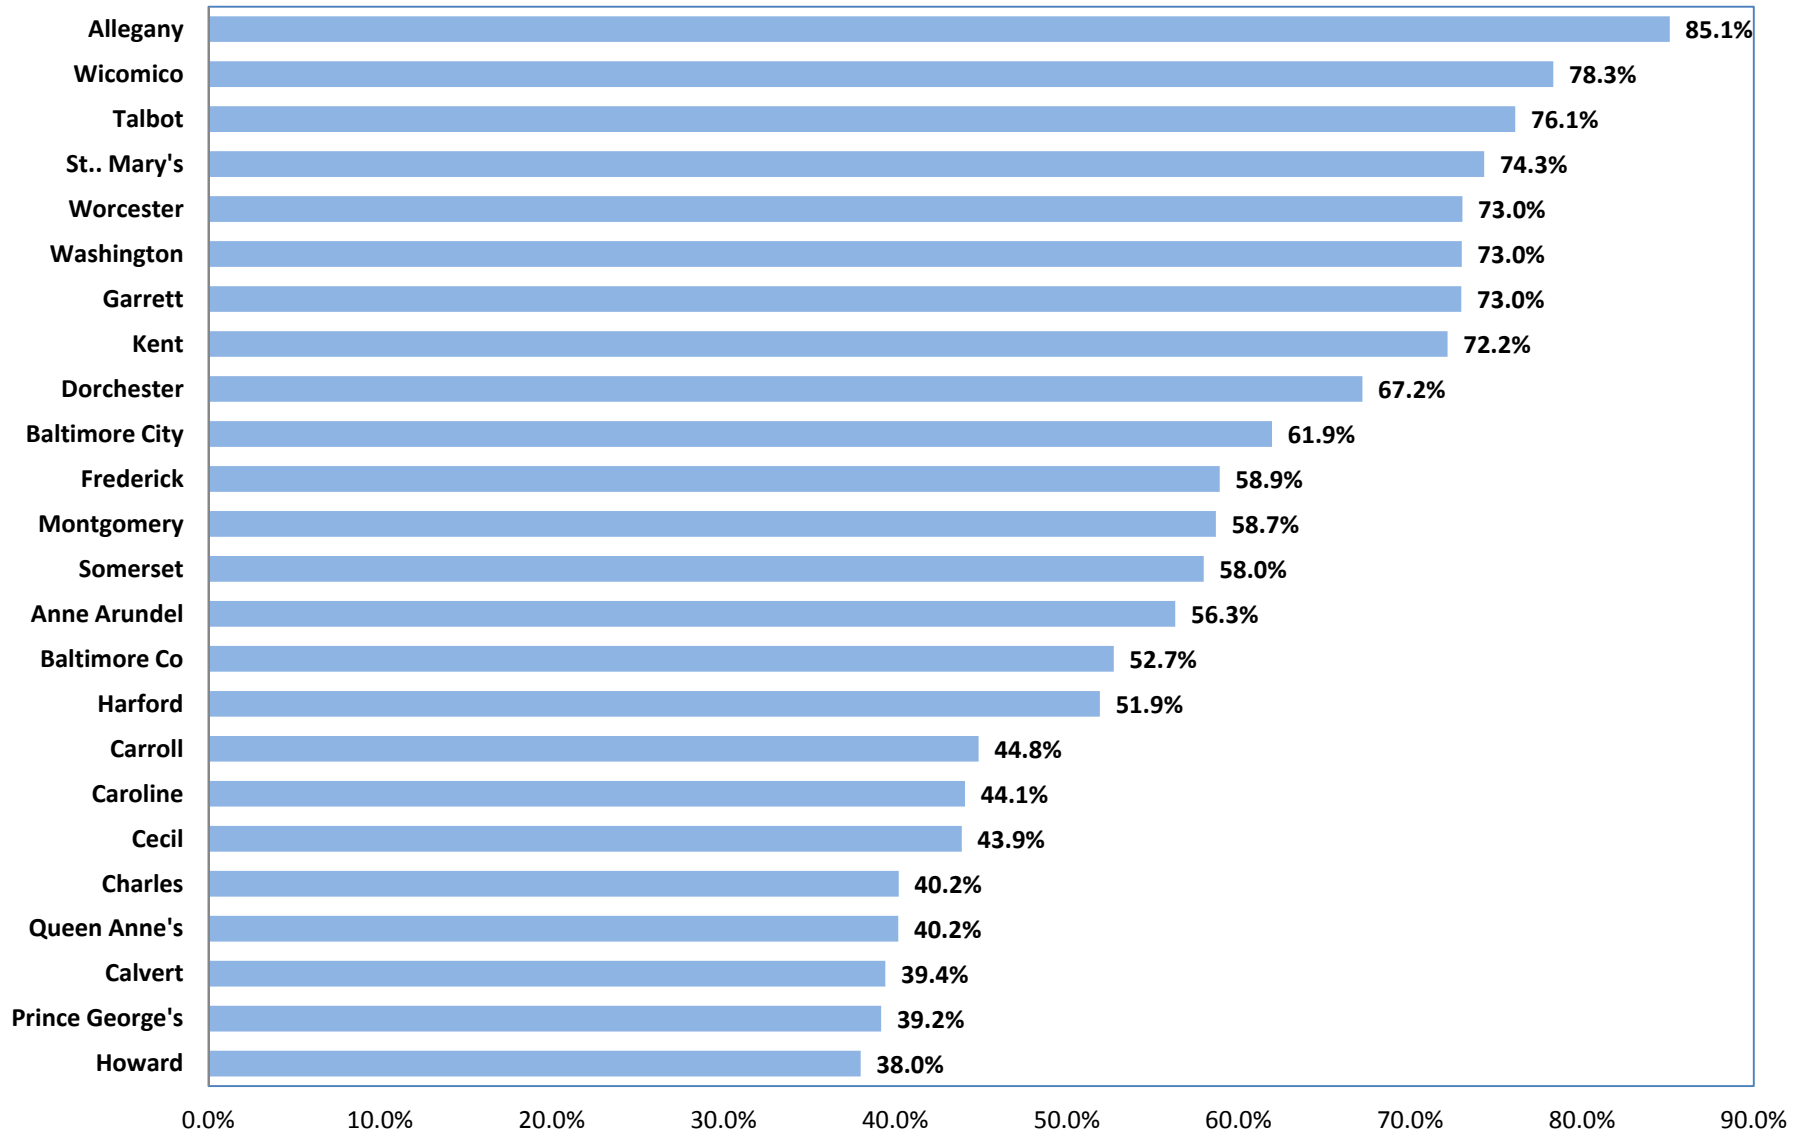

## Percent of Residents Who Work in Own Jurisdiction, 2000

Prepared by the Maryland Department of Planning from Census 2000 CTPP, March 2013