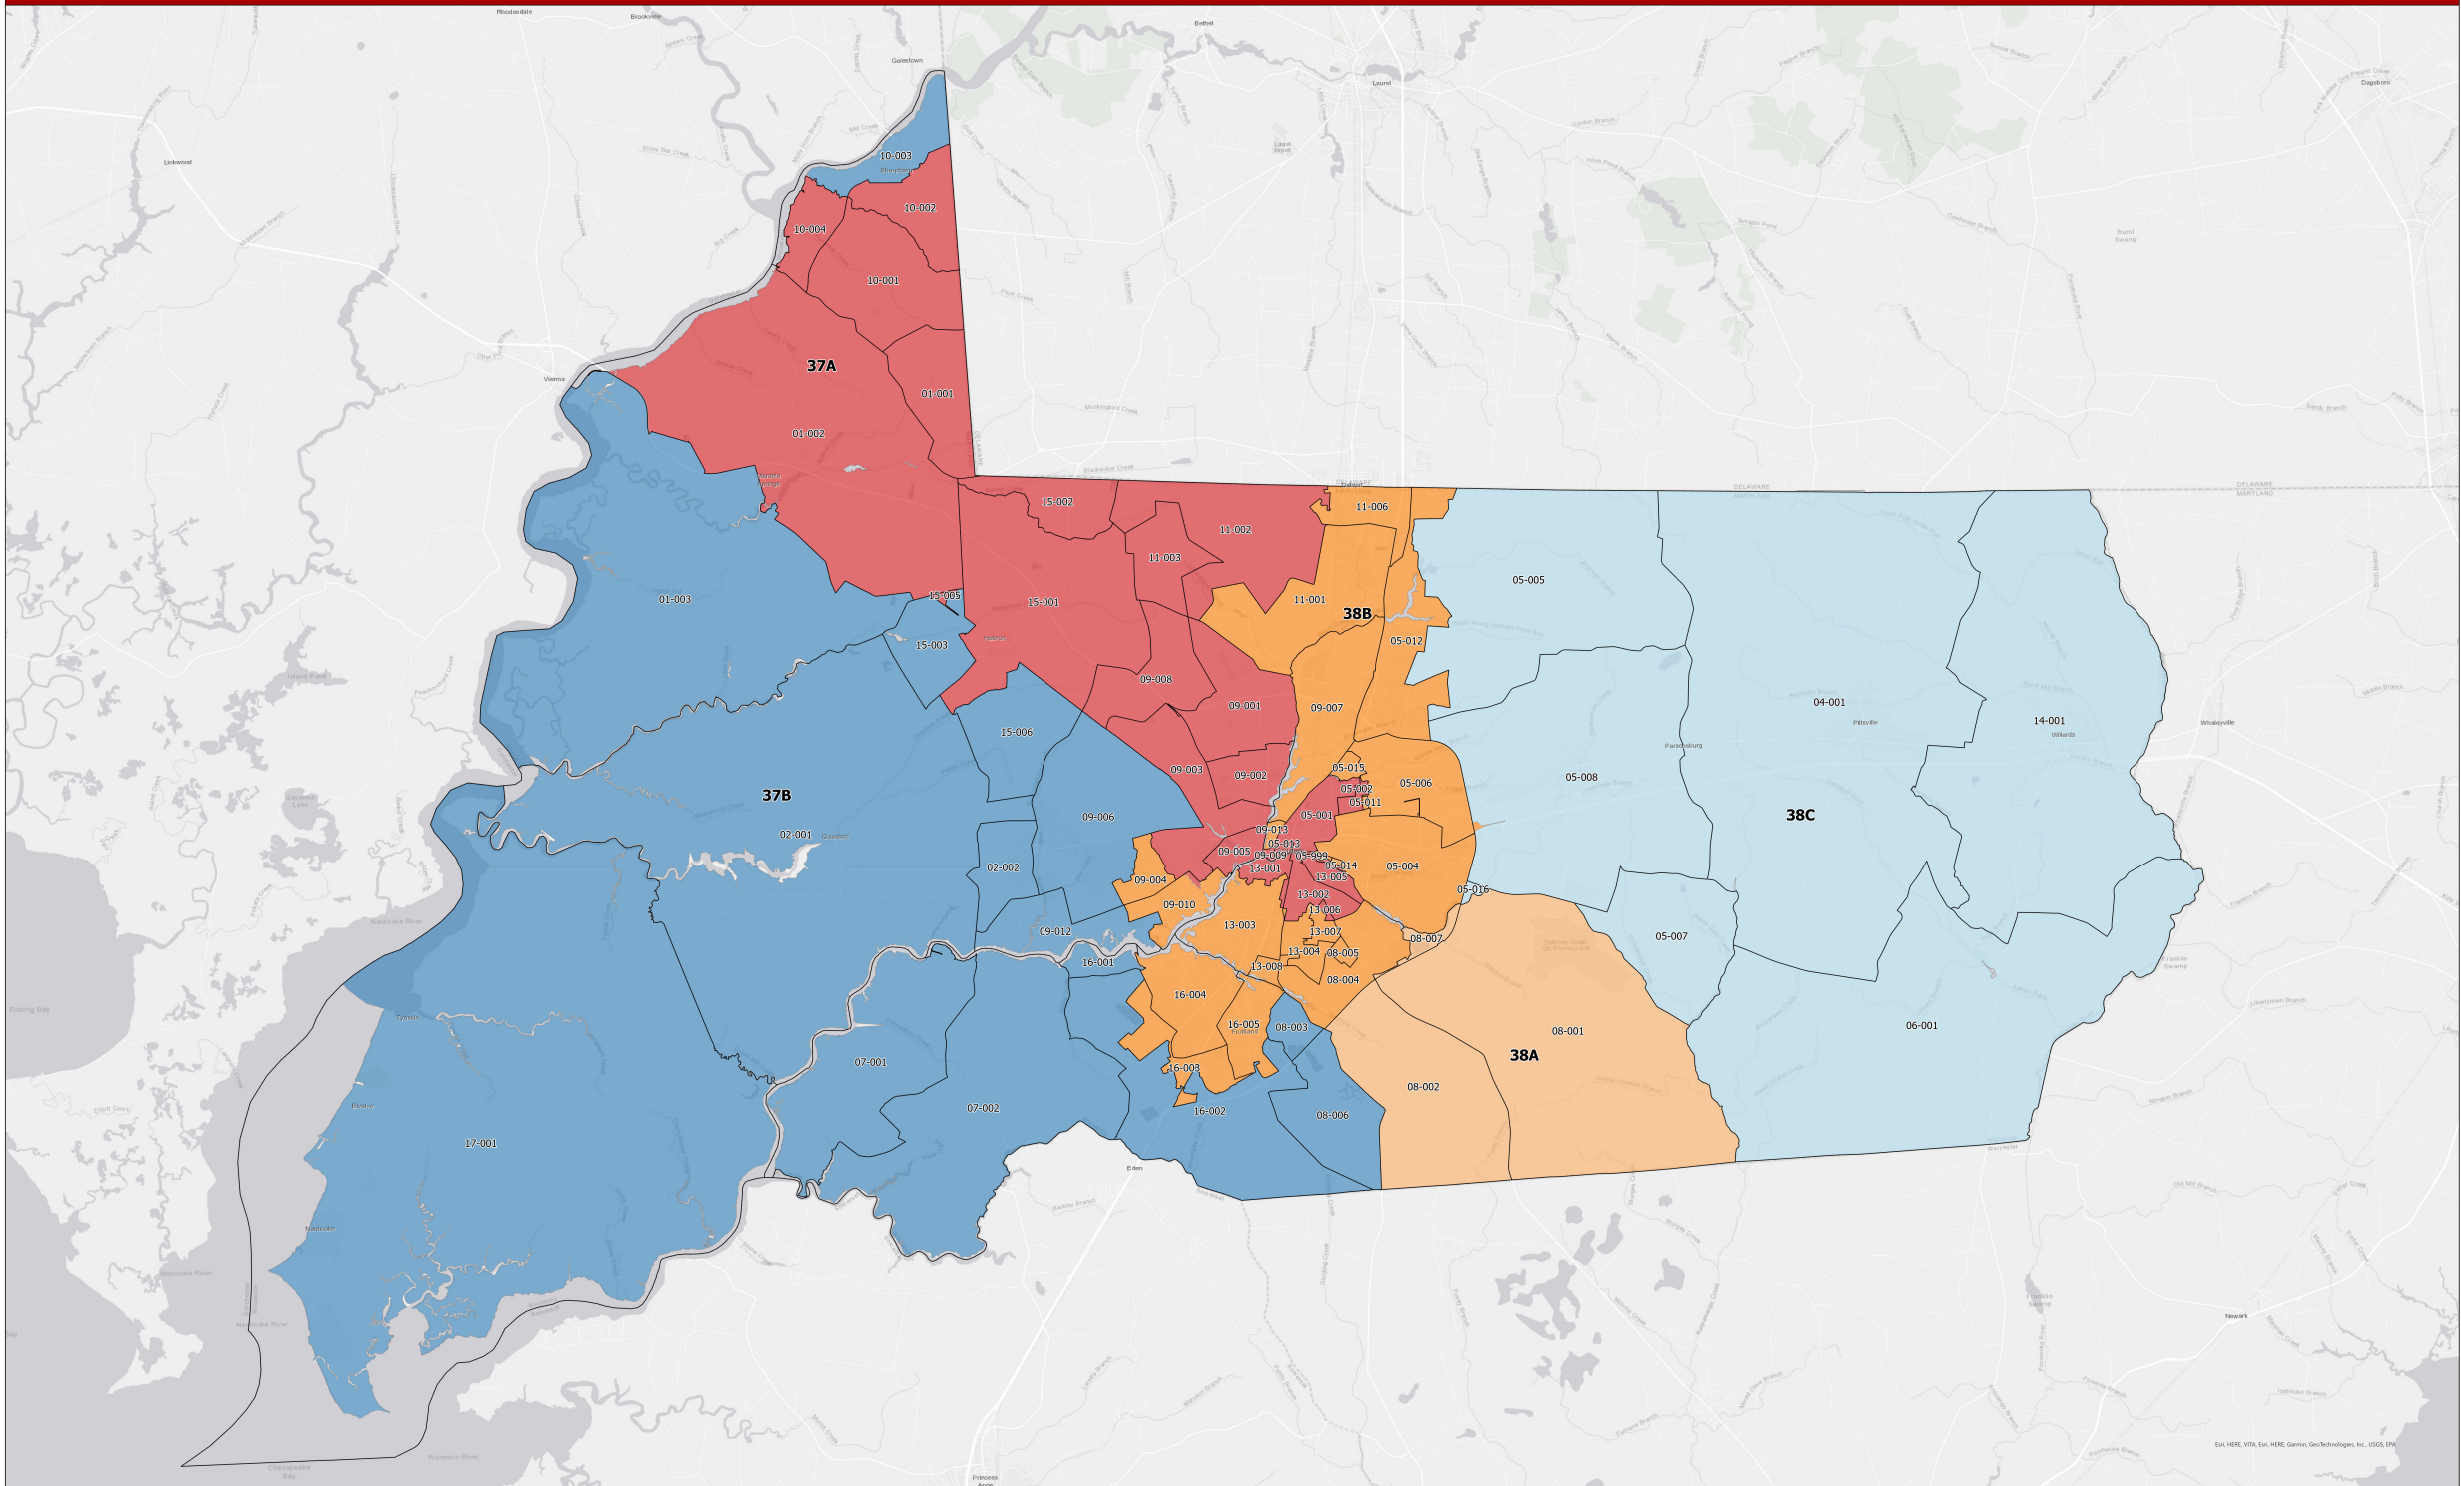

# Maryland 2022 Legislative Districts with 2026 Precincts Wicomico County

For more information on 2026 Precinct Maps, visit [MD Election Boundary application](#).

**Data Sources:**

- 2026 precinct boundaries received from counties (including Baltimore City) or digitized by Planning in coordination with counties, with precinct numbers reformatted as needed for statewide consistency.
- Legislative districts sourced from 2020 Census TIGER/Line Files & Senate Joint Resolution 2 General Assembly 2022 Session.

Prepared by the Maryland Department of Planning March 2026.

**Notes:**

- Portions of any legislative districts that extend beyond the county are not depicted. Legislative district and precinct boundaries exclude 2020 Census blocks containing water area only.
- Planning may complete minor future adjustments to ensure precincts are edge matched with Census block boundaries.