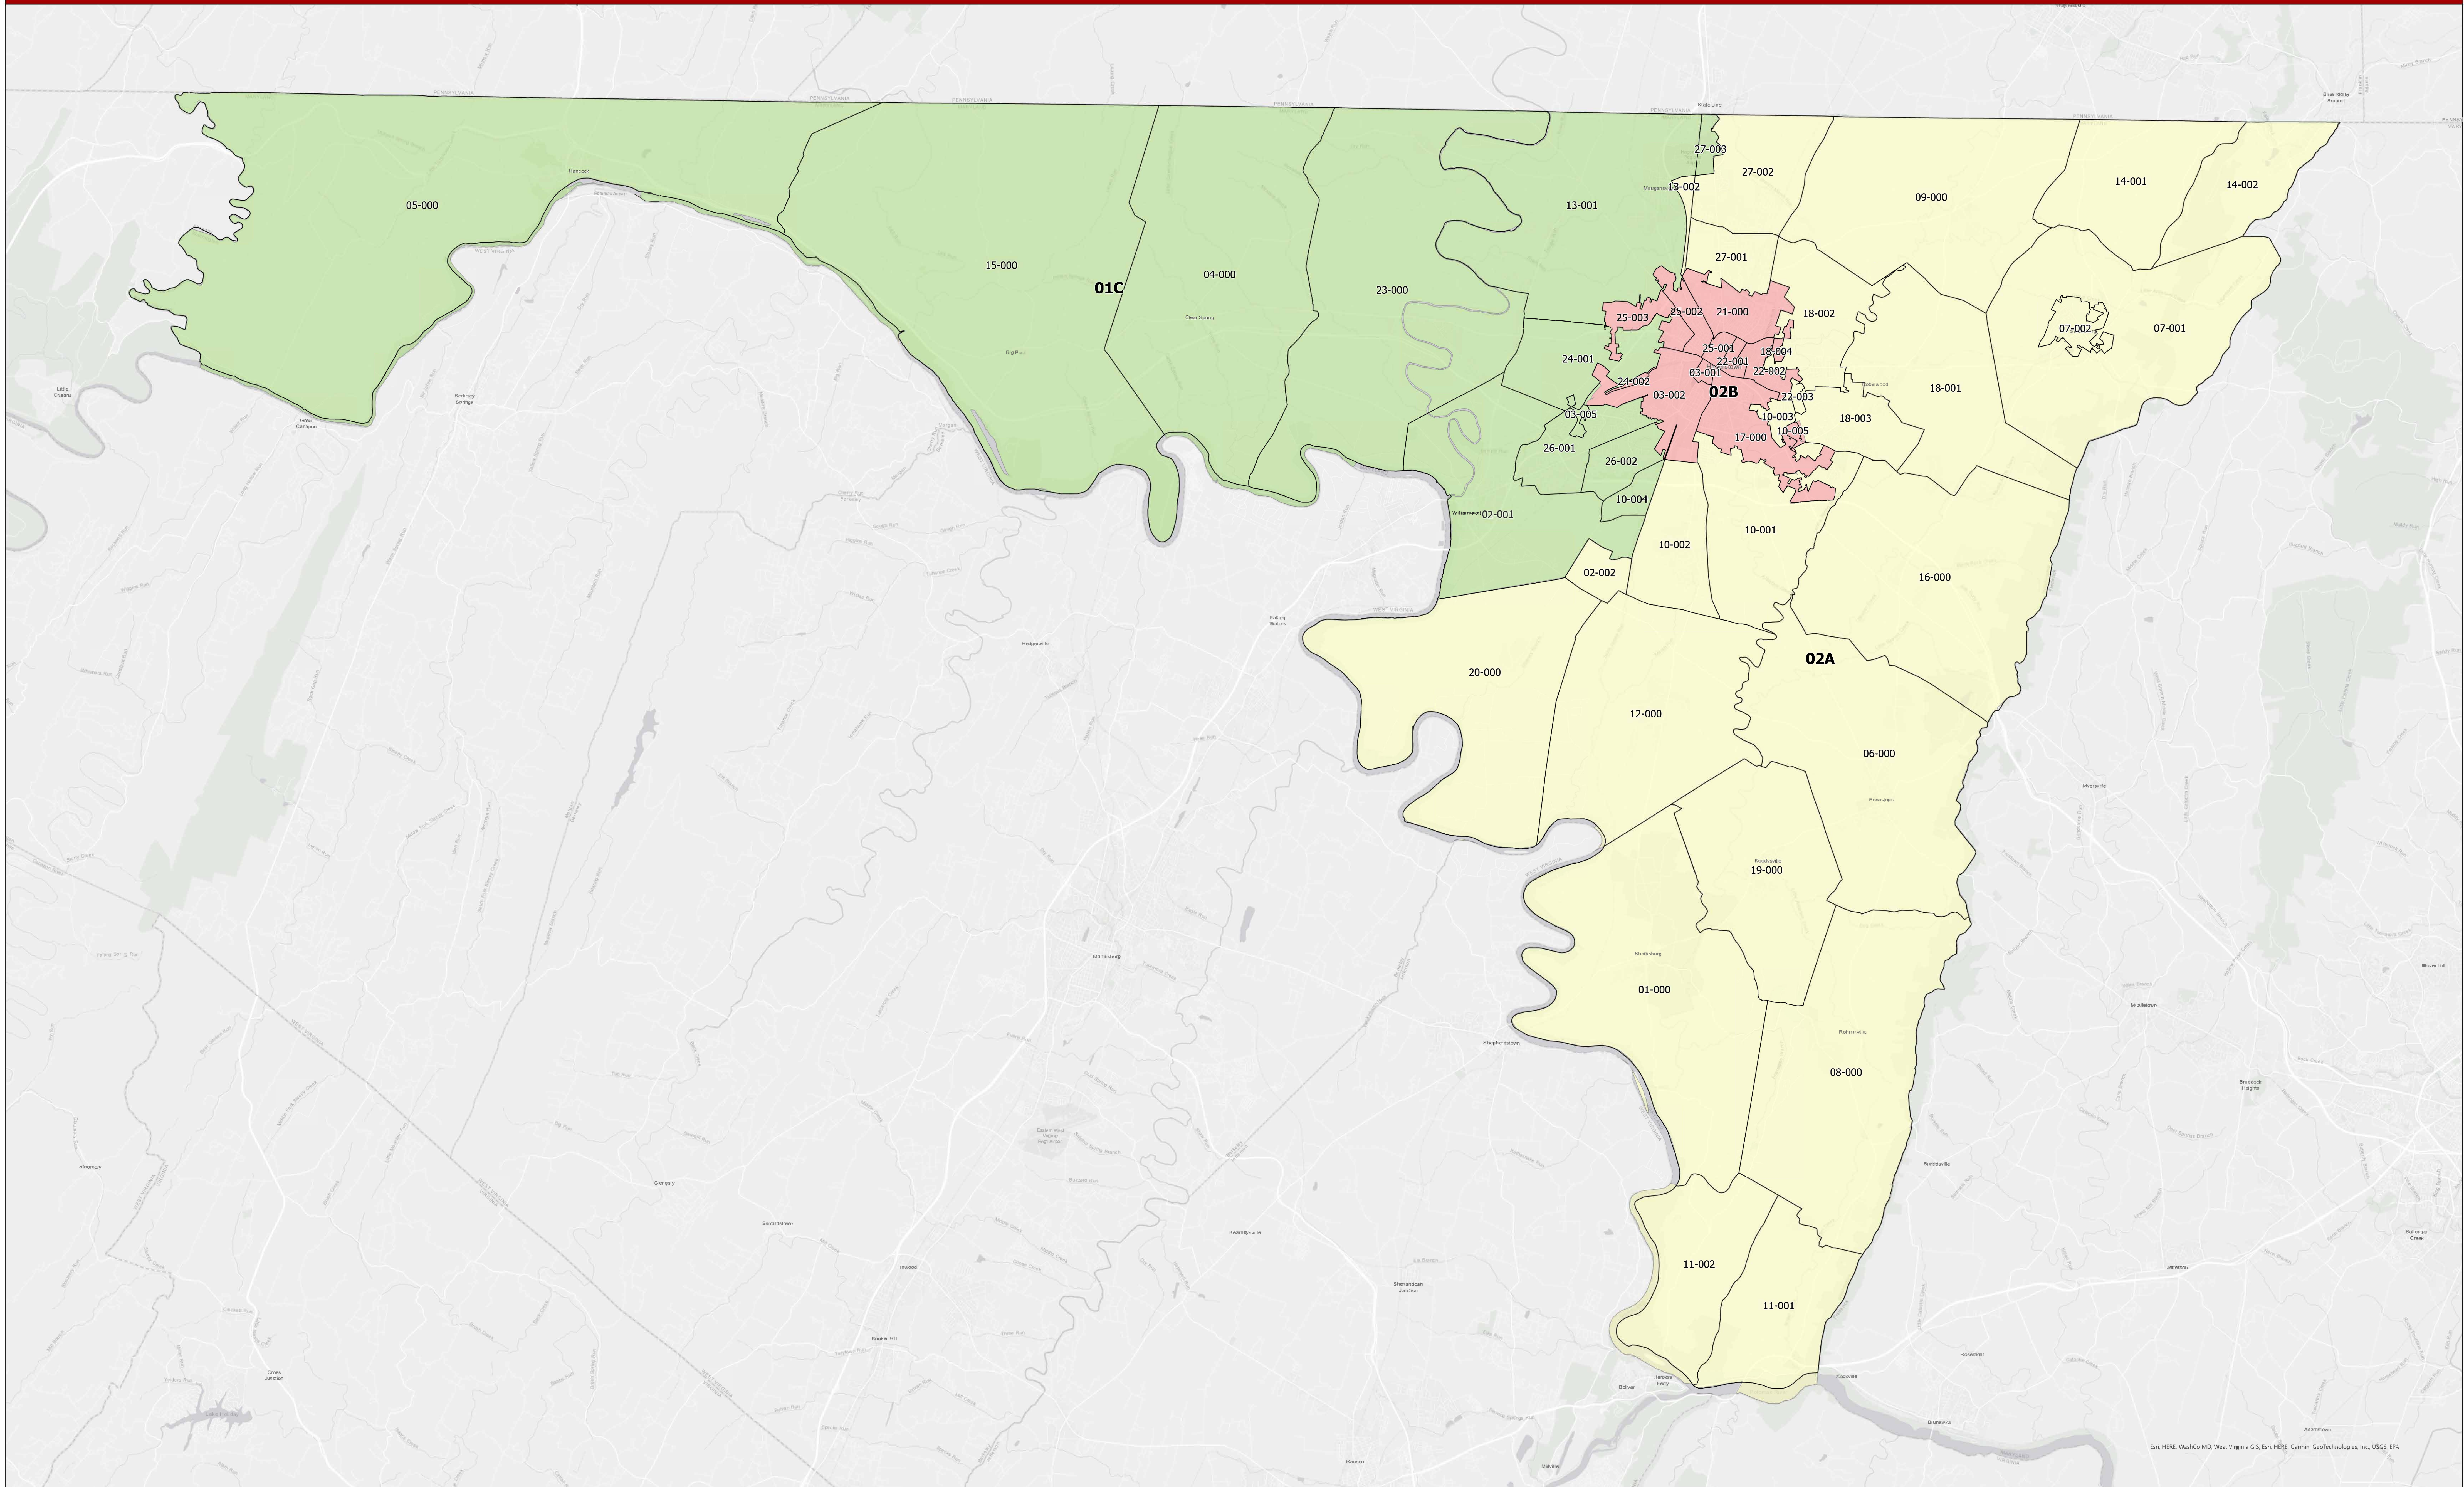

Maryland 2022 Legislative Districts with 2026 Precincts Washington County

For more information on 2026 Precinct Maps, visit [MD Election Boundary application](#).

Data Sources:

- 2026 precinct boundaries received from counties (including Baltimore City) or digitized by Planning in coordination with counties, with precinct numbers reformatted as needed for statewide consistency.
- Legislative districts sourced from 2020 Census TIGER/Line Files & Senate Joint Resolution 2 General Assembly 2022 Session.

Prepared by the Maryland Department of Planning March 2026.

Notes:

- Portions of any legislative districts that extend beyond the county are not depicted. Legislative district and precinct boundaries exclude 2020 Census blocks containing water area only.
- Planning may complete minor future adjustments to ensure precincts are edge matched with Census block boundaries.

Legend

DISTRICT	2026 Precincts
01C	
02A	
02B	