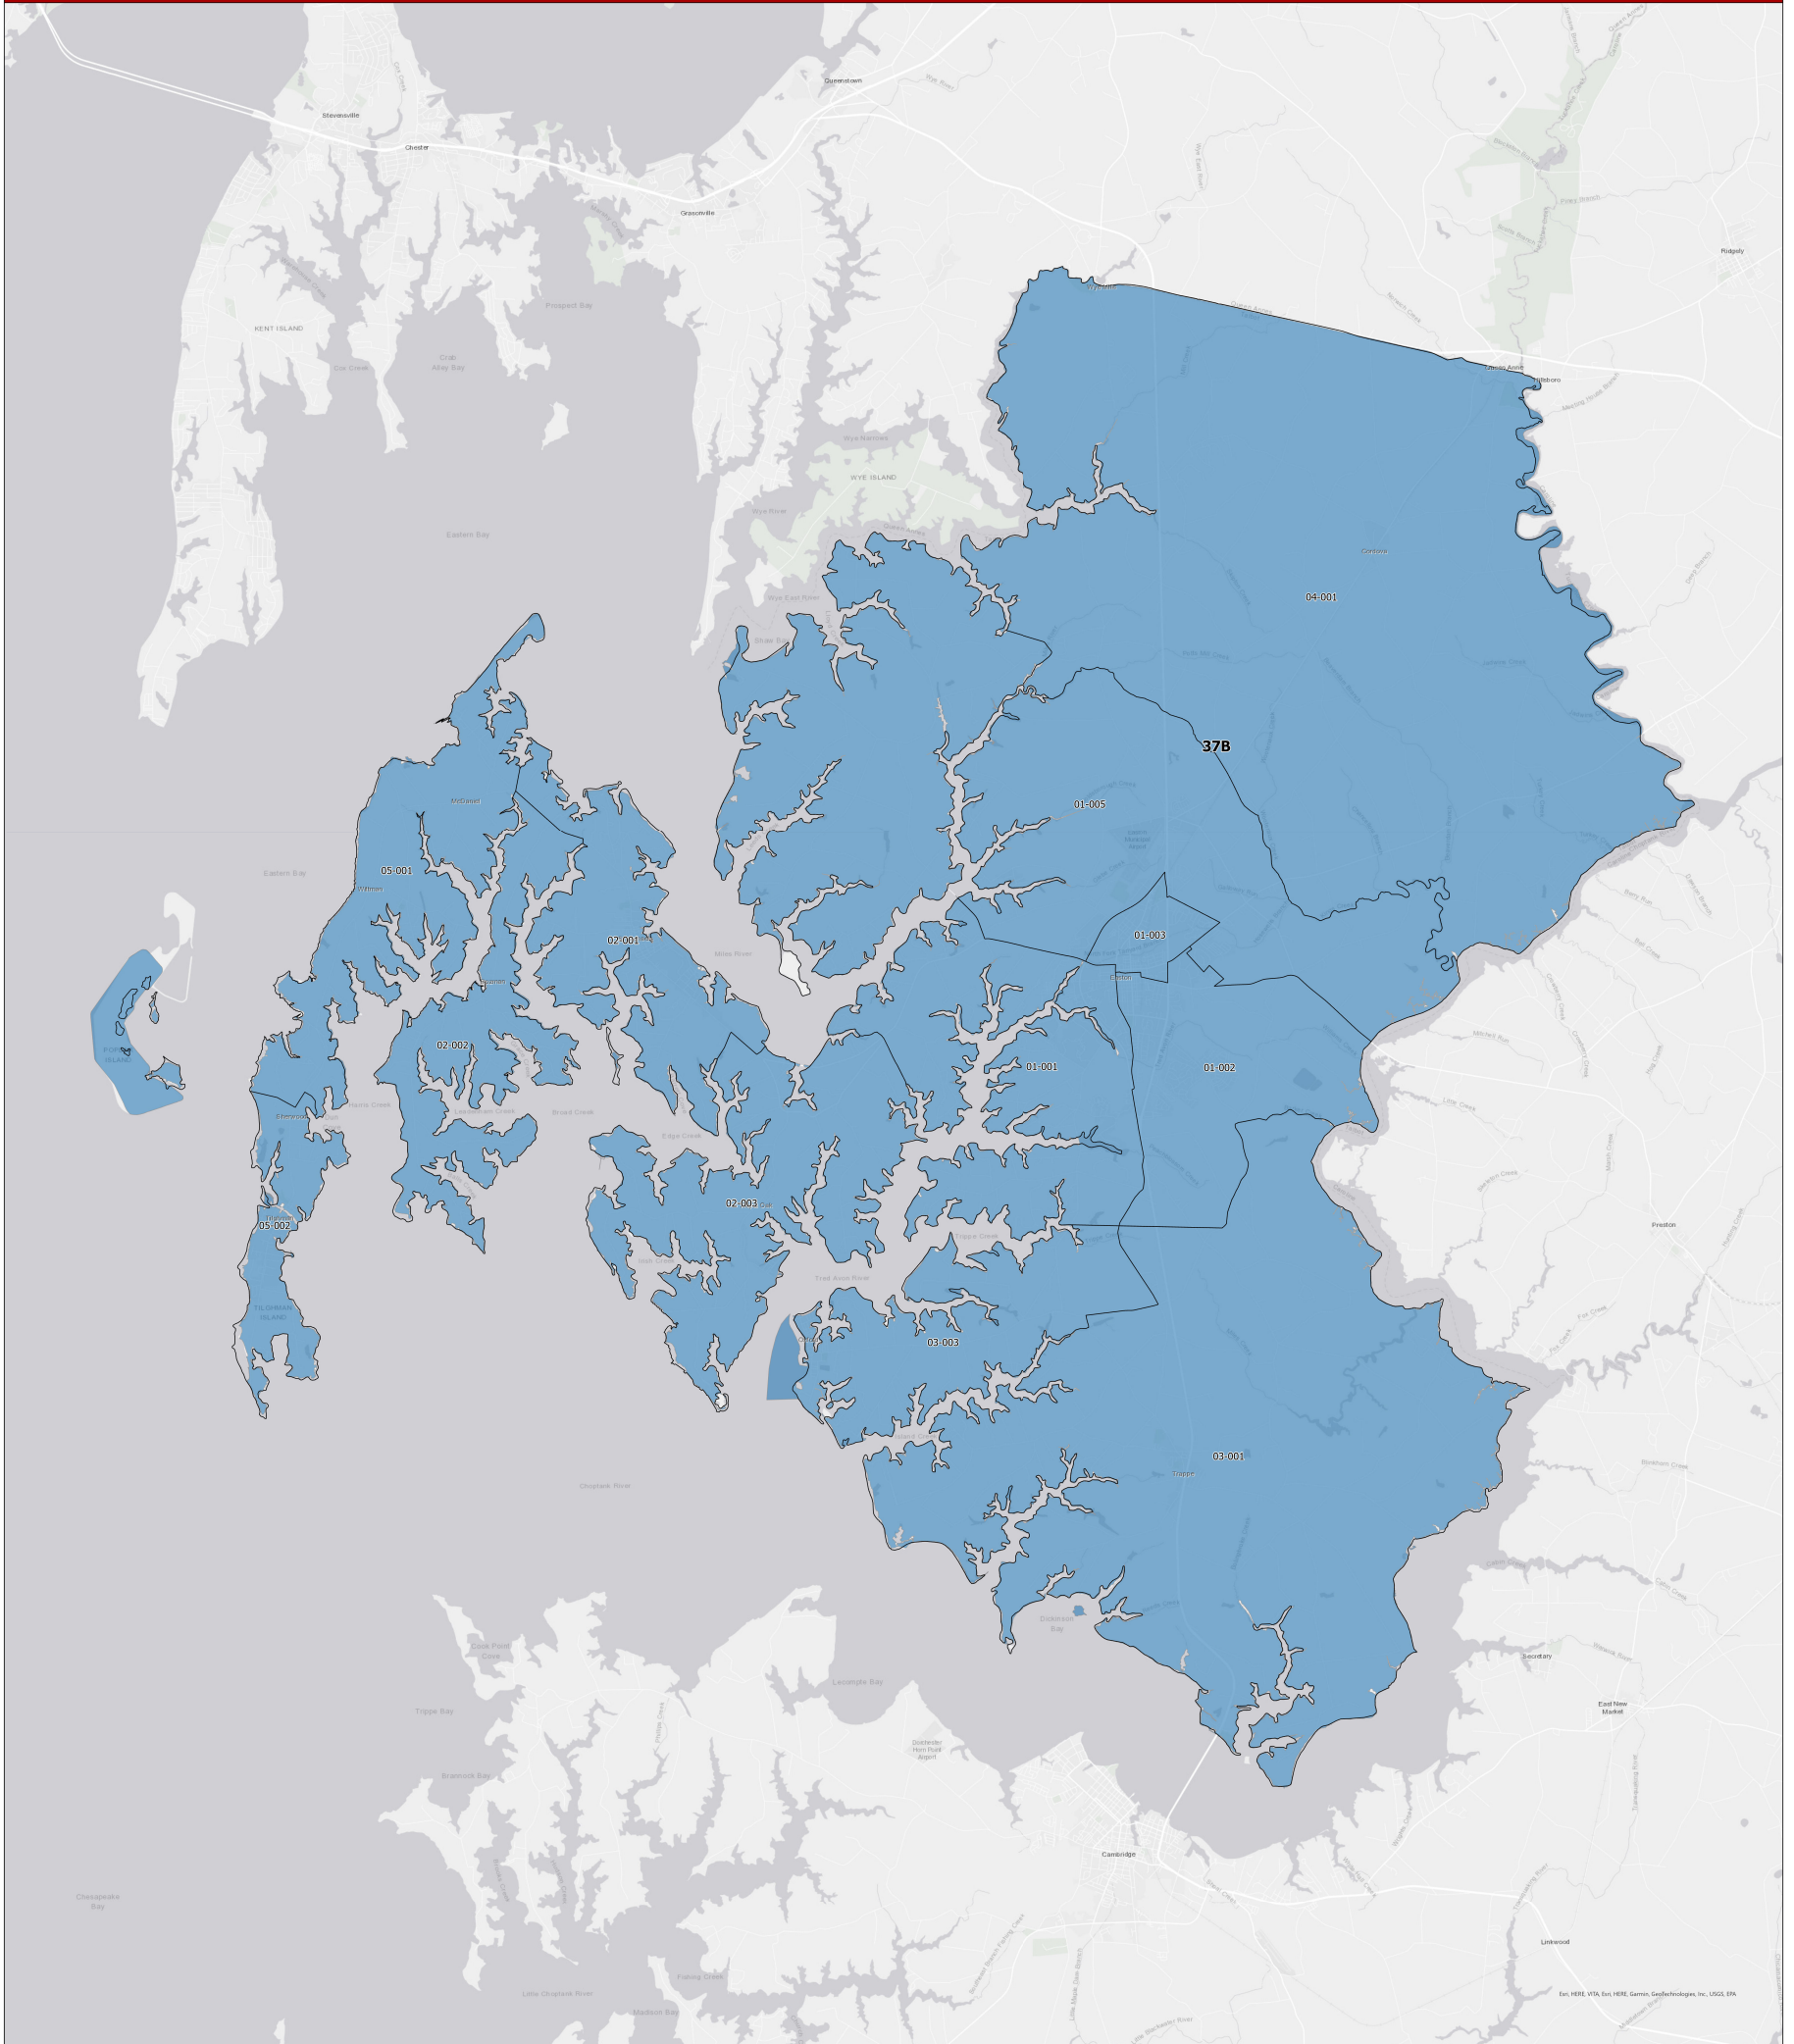

Maryland 2022 Legislative Districts with 2026 Precincts Talbot County

For more information on 2026 Precinct Maps, visit [MD Election Boundary application](#).

Data Sources:

Prepared by the Maryland Department of Planning March 2026.

Notes:

- Portions of any legislative districts that extend beyond the county are not depicted. Legislative district and precinct boundaries exclude 2020 Census blocks containing water area only.
- Planning may complete minor future adjustments to ensure precincts are edge matched with Census block boundaries.