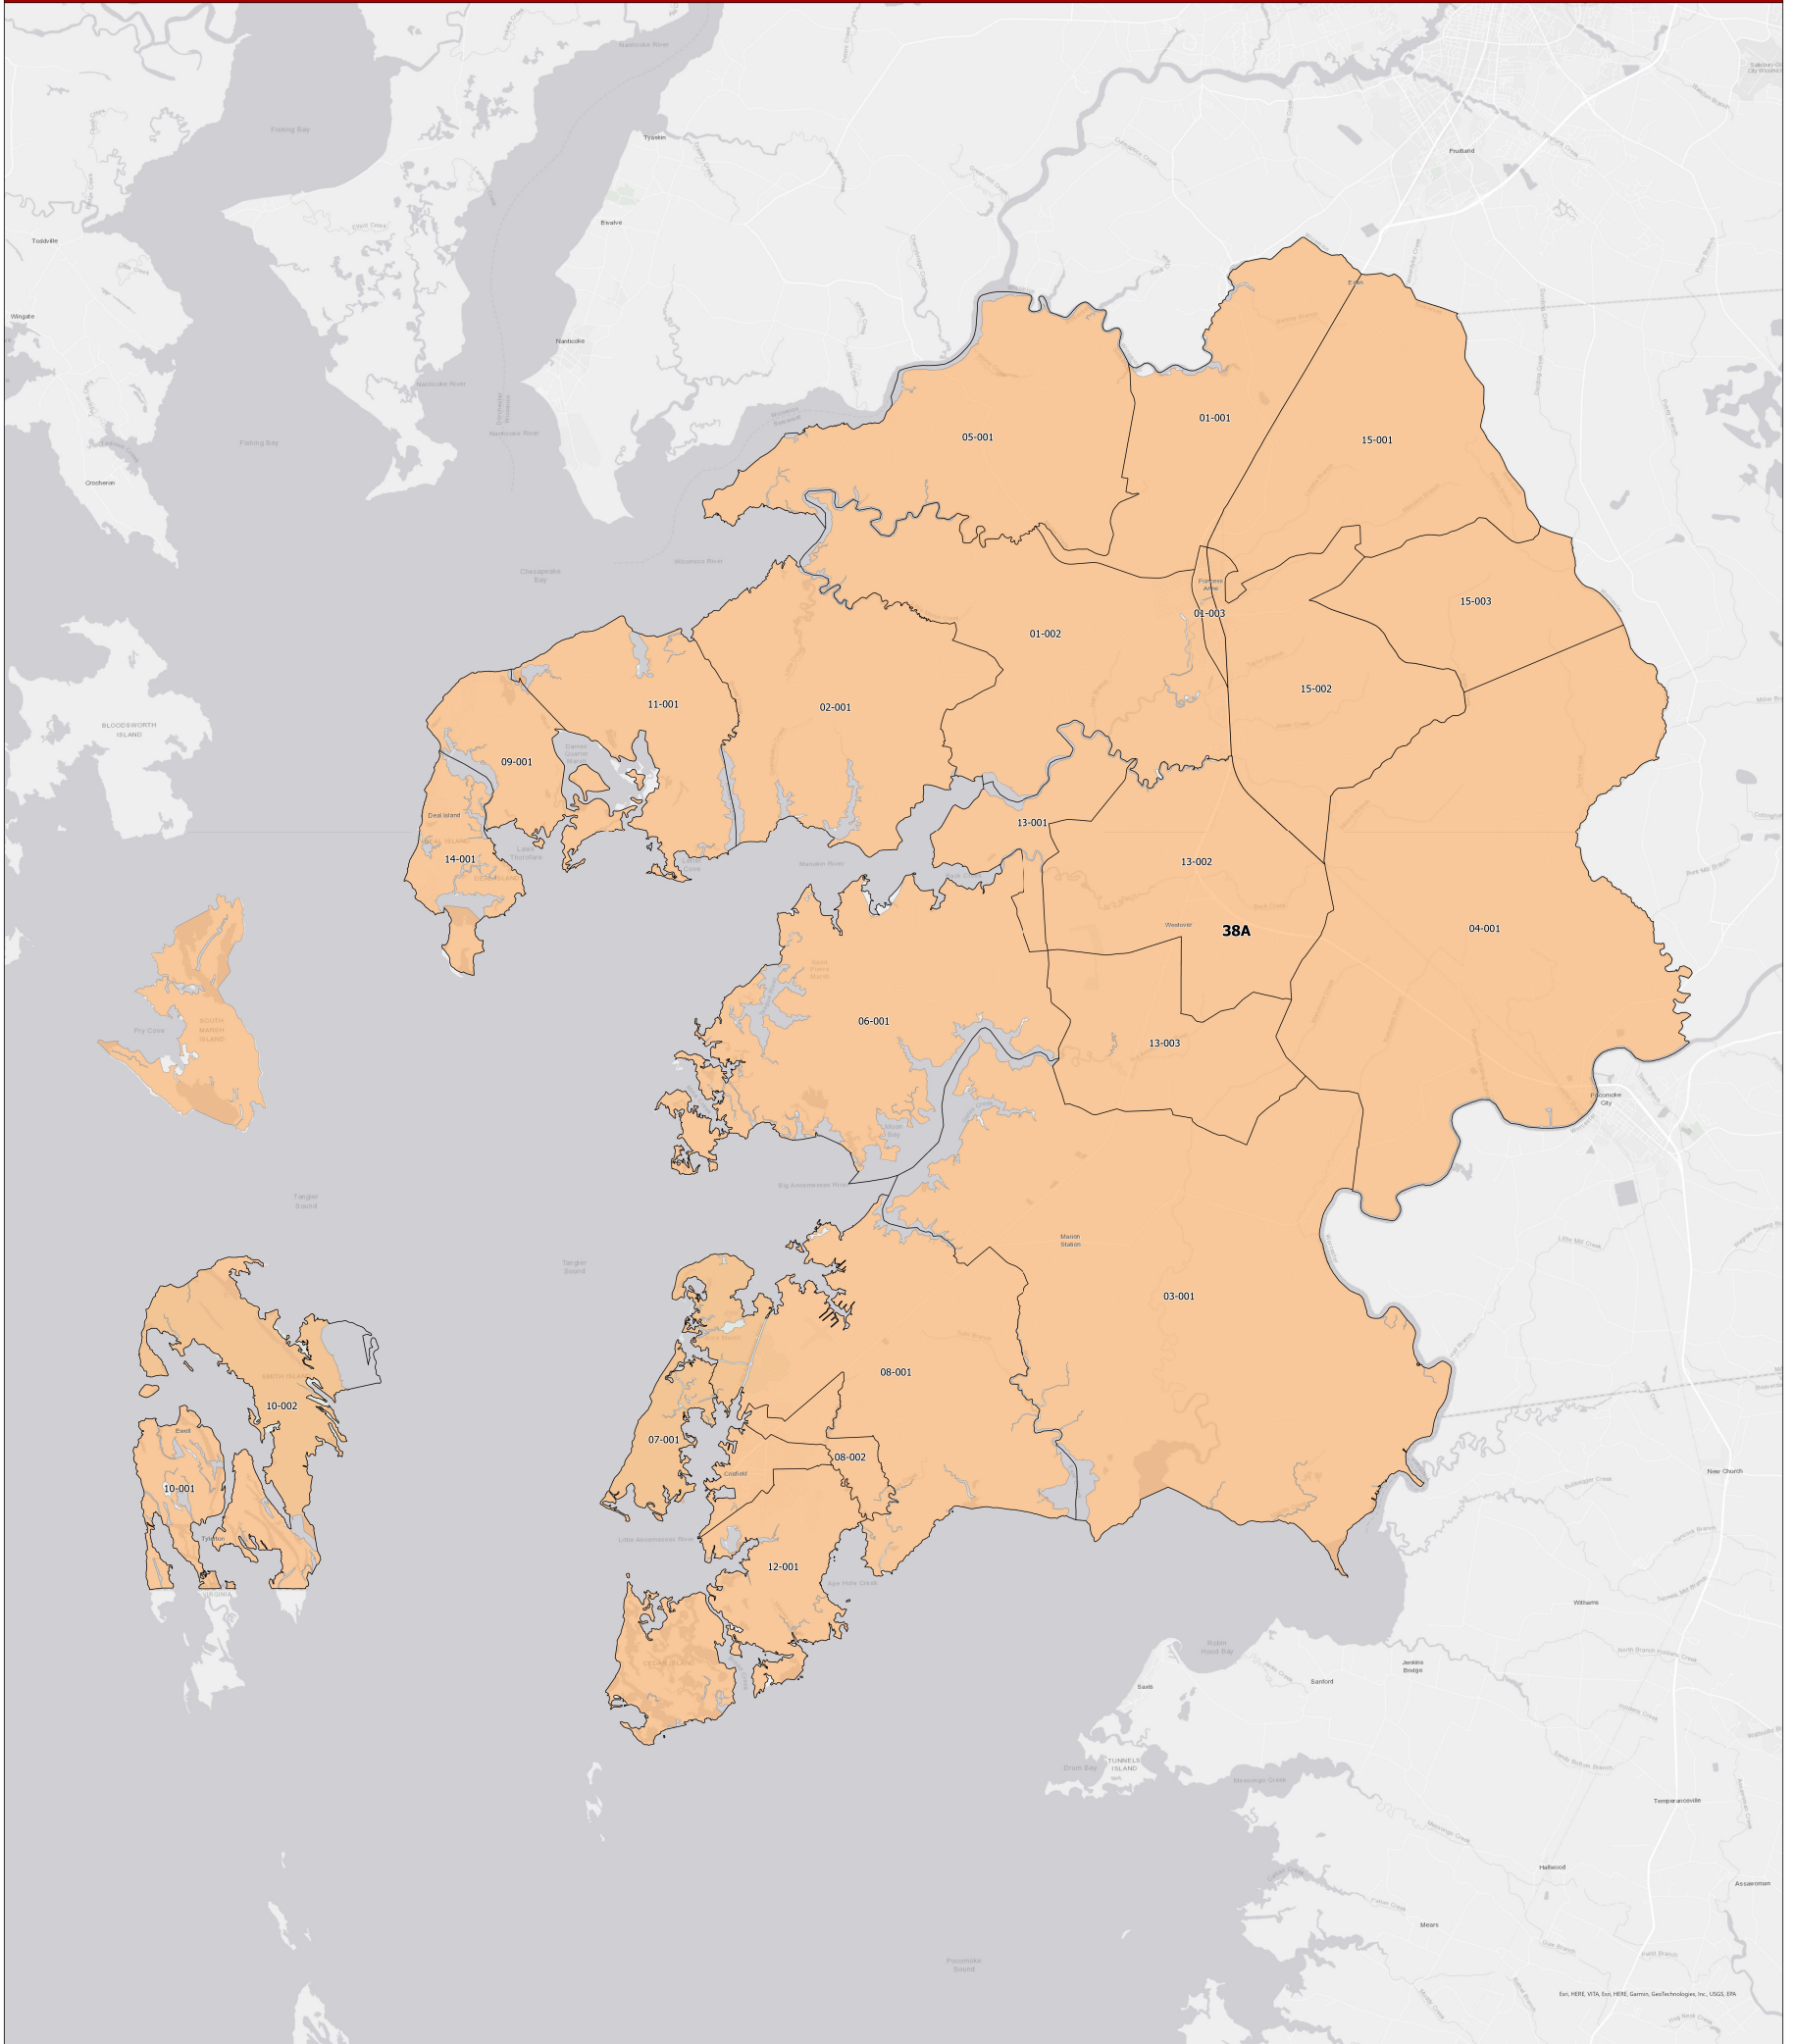

Maryland 2022 Legislative Districts with 2026 Precincts Somerset County

For more information on 2026 Precinct Maps, visit [MD Election Boundary application](#).

Data Sources:

Prepared by the Maryland Department of Planning March 2026.

Notes:

- Portions of any legislative districts that extend beyond the county are not depicted. Legislative district and precinct boundaries exclude 2020 Census blocks containing water area only.
- Planning may complete minor future adjustments to ensure precincts are edge matched with Census block boundaries.