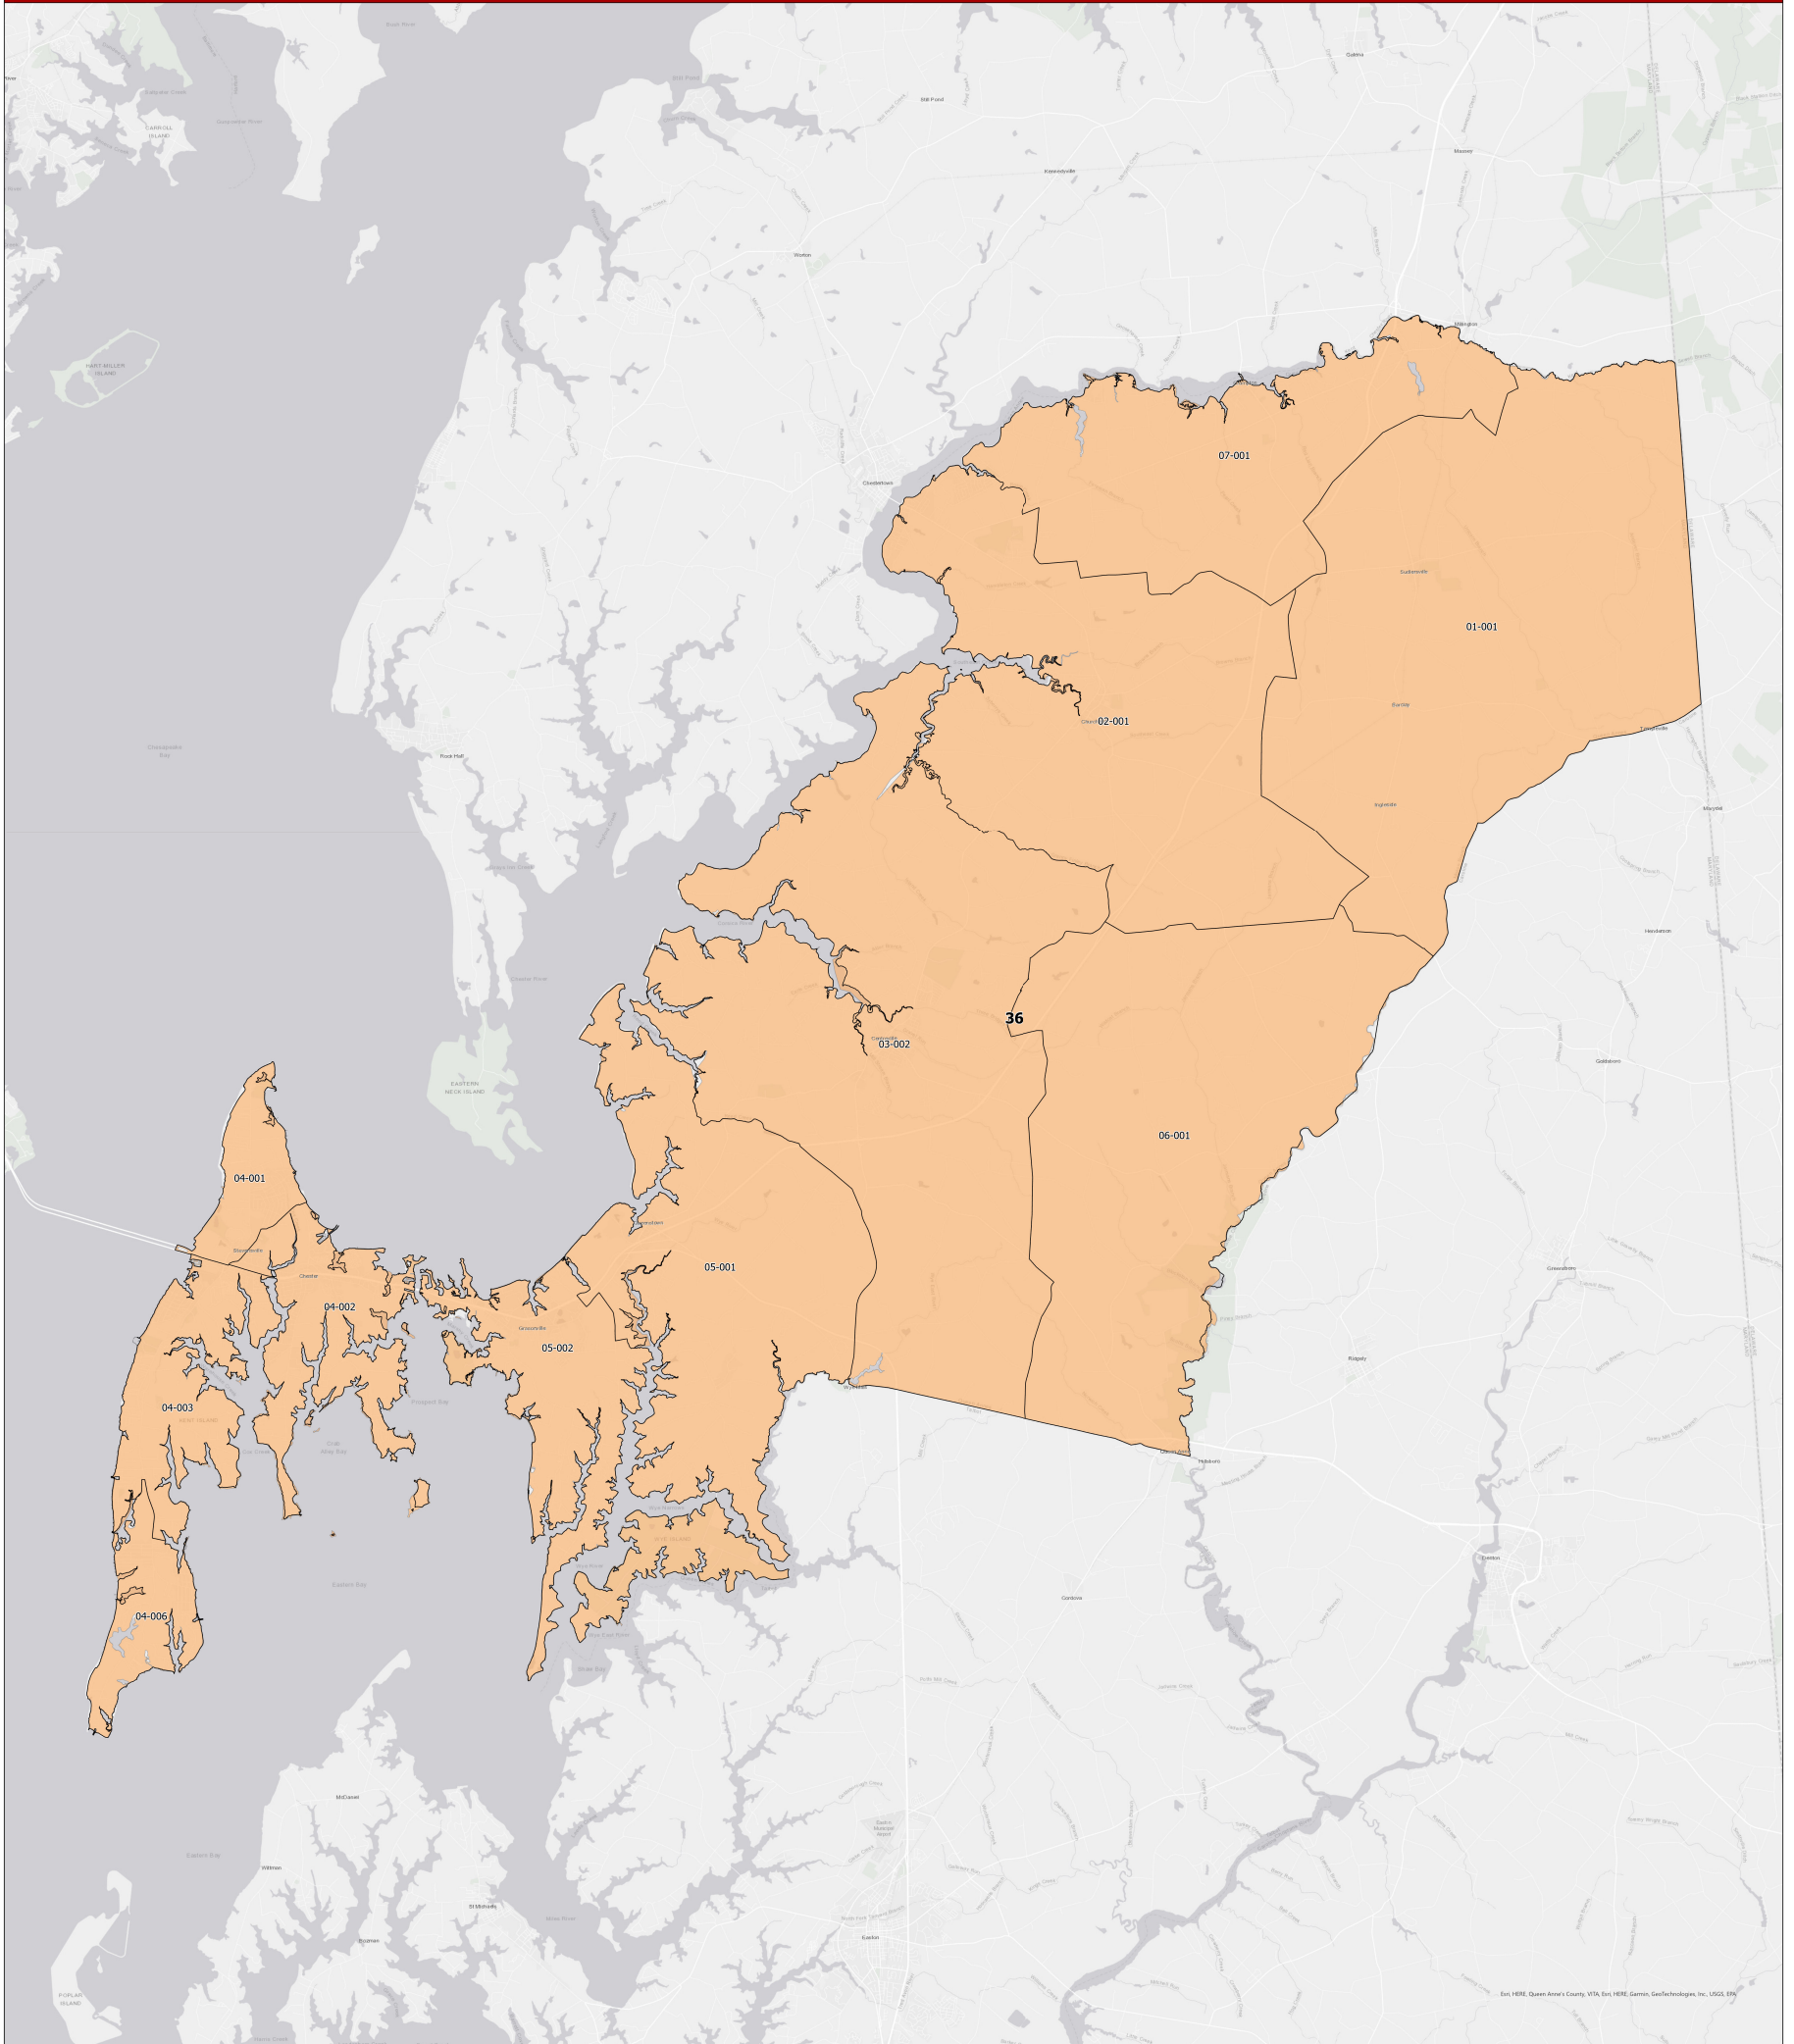

Maryland 2022 Legislative Districts with 2026 Precincts Queen Anne's County

For more information on 2026 Precinct Maps, visit [MD Election Boundary application](#).

Data Sources:

Prepared by the Maryland Department of Planning March 2026.

Notes:

- Portions of any legislative districts that extend beyond the county are not depicted. Legislative district and precinct boundaries exclude 2020 Census blocks containing water area only.
- Planning may complete minor future adjustments to ensure precincts are edge matched with Census block boundaries.