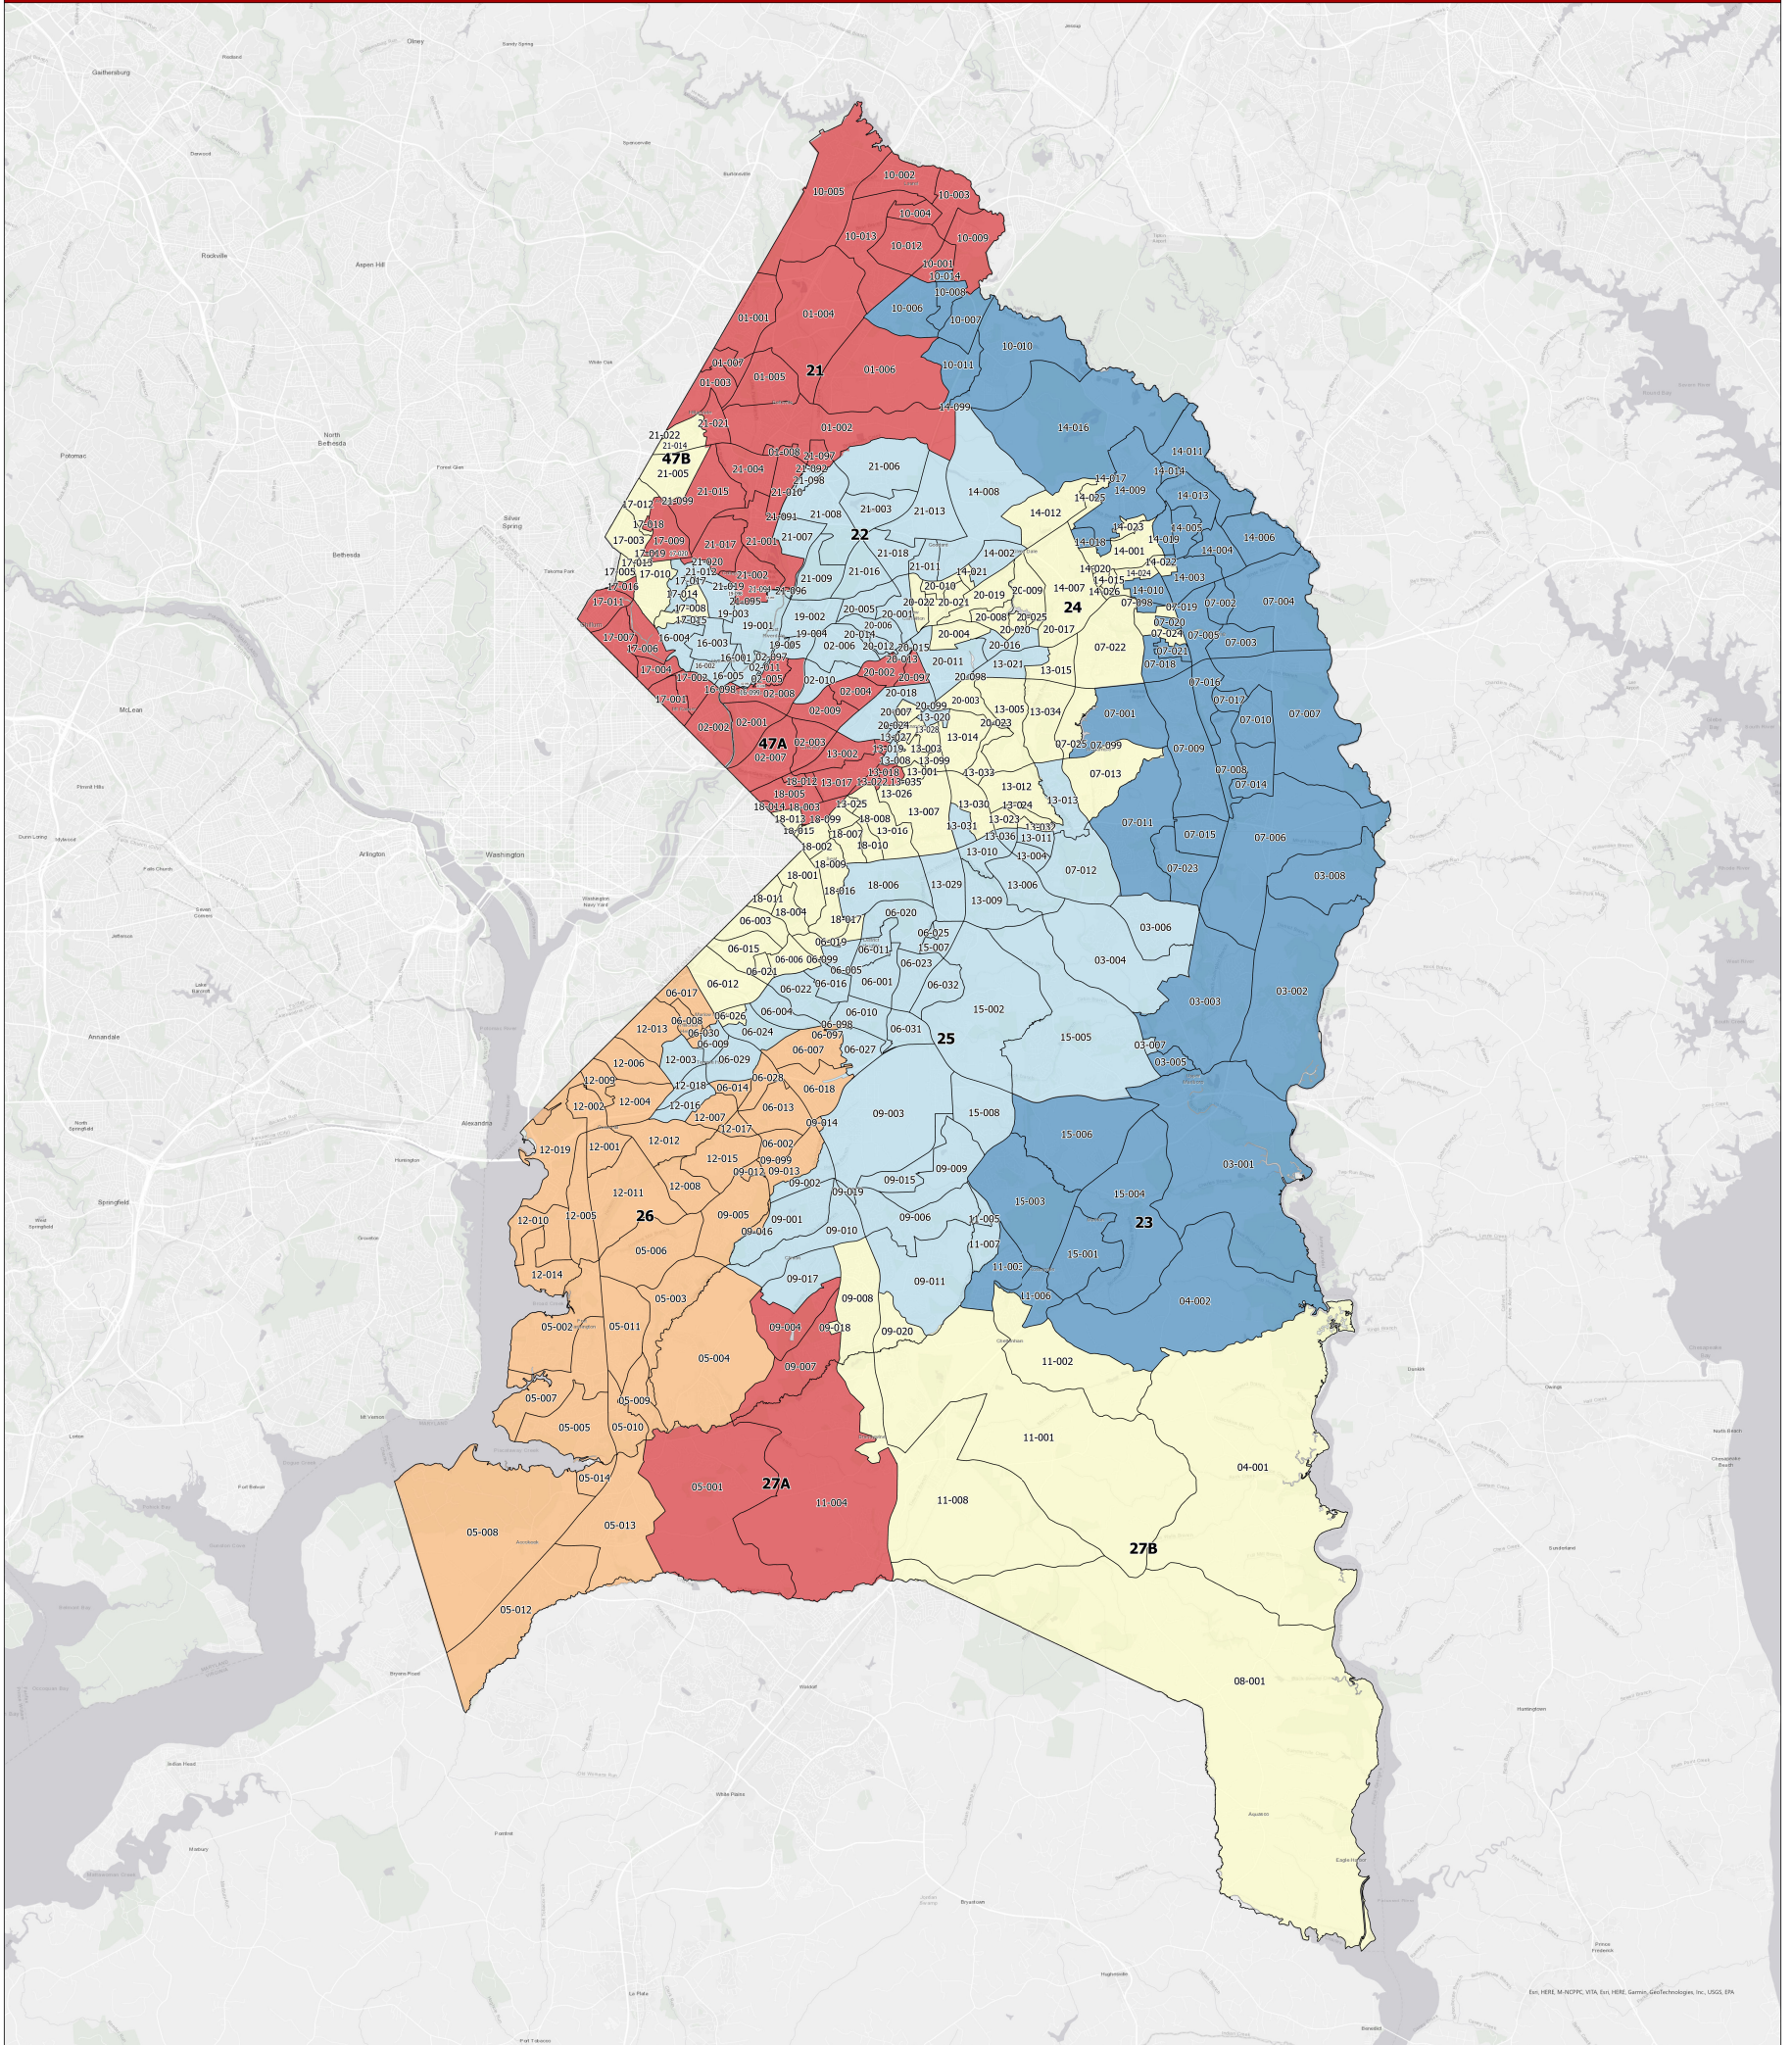

Maryland 2022 Legislative Districts with 2026 Precincts Prince George's County

For more information on 2026 Precinct Maps, visit [MD Election Boundary application](#).

Data Sources:

Prepared by the Maryland Department of Planning March 2026.

Notes:

- Portions of any legislative districts that extend beyond the county are not depicted. Legislative district and precinct boundaries exclude 2020 Census blocks containing water area only.
- Planning may complete minor future adjustments to ensure precincts are edge matched with Census block boundaries.