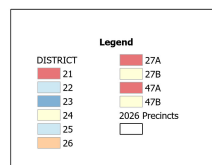

Notes:

- Portions of any legislative districts that extend beyond the county are not depicted. Legislative district and precinct boundaries exclude 2020 Census blocks containing water area only.
- Planning may complete minor future adjustments to ensure precincts are edge matched with Census block boundaries.