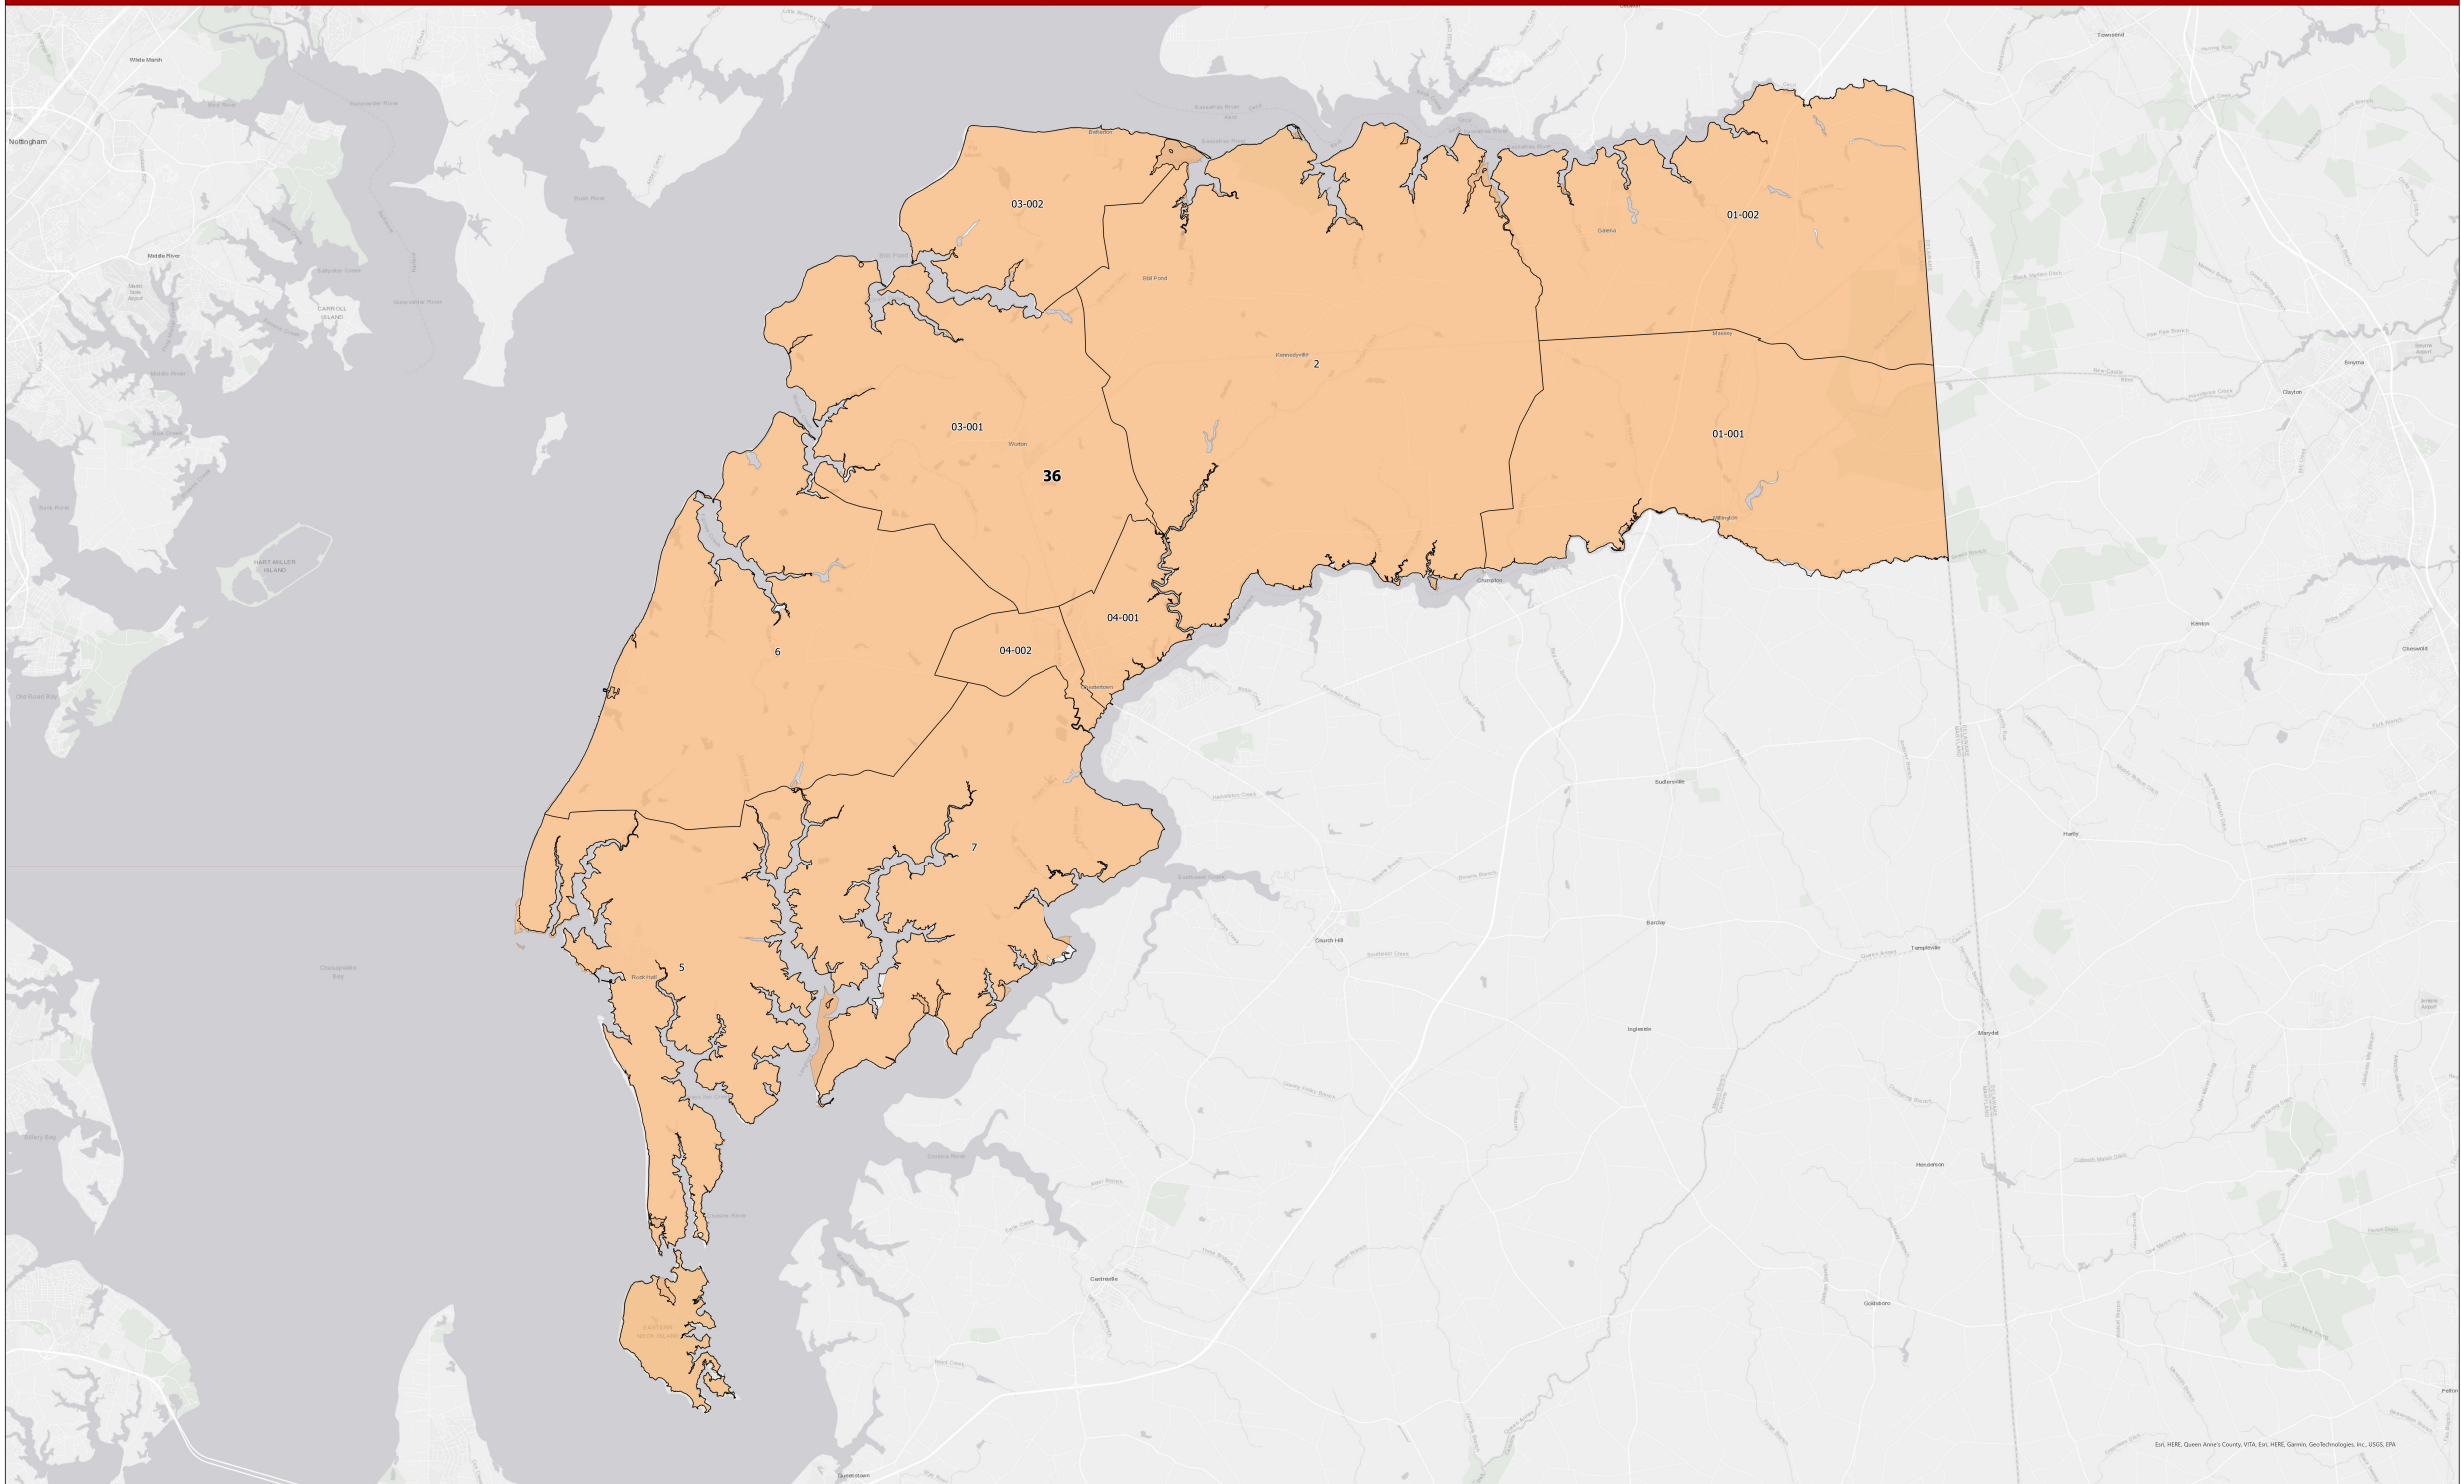

Maryland 2022 Legislative Districts with 2026 Precincts Kent County

For more information on 2026 Precinct Maps, visit [MD Election Boundary application](#).

Data Sources:

- 2026 precinct boundaries received from counties (including Baltimore City) or digitized by Planning in coordination with counties, with precinct numbers reformatted as needed for statewide consistency.
- Legislative districts sourced from 2020 Census TIGER/Line Files & Senate Joint Resolution 2 General Assembly 2022 Session.

Notes:

- Portions of any legislative districts that extend beyond the county are not depicted. Legislative district and precinct boundaries exclude 2020 Census blocks containing water area only.
- Planning may complete minor future adjustments to ensure precincts are edge matched with Census block boundaries.

| Legend | |
|----------|----------------|
| DISTRICT | 2026 Precincts |
| 36 | |

Prepared by the Maryland Department of Planning March 2026.