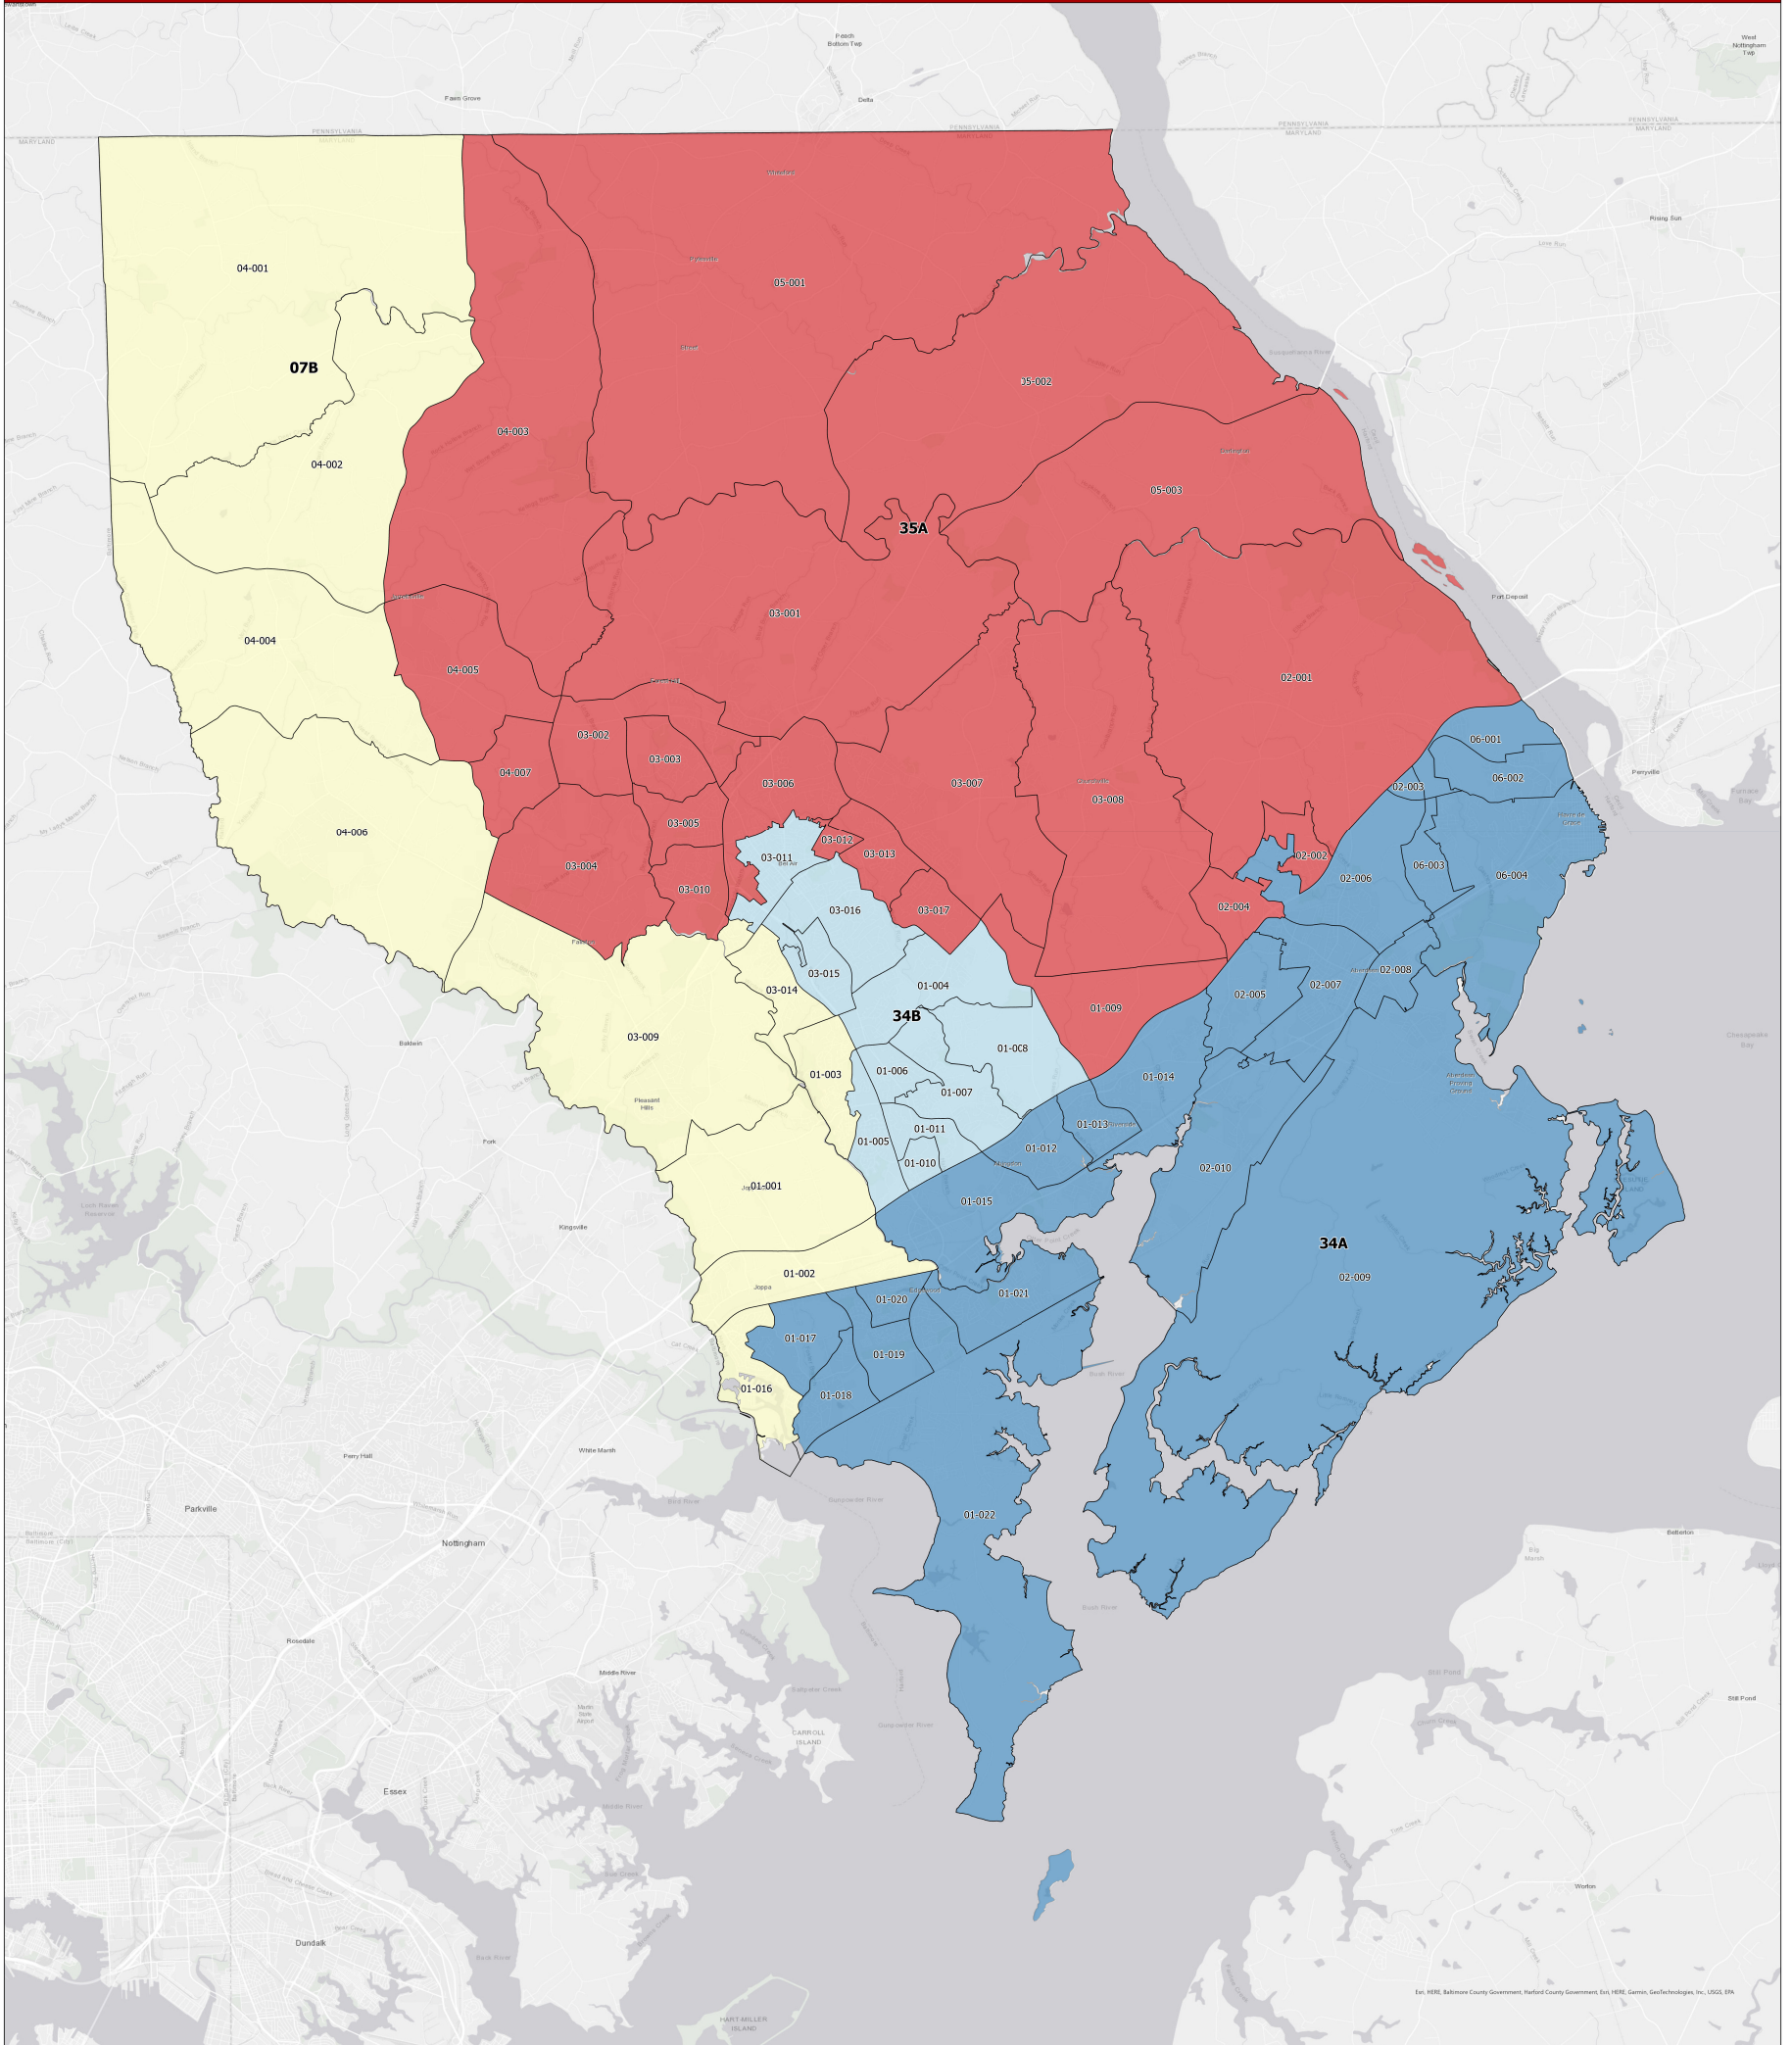

Maryland 2022 Legislative Districts with 2026 Precincts Harford County

For more information on 2026 Precinct Maps, visit [MD Election Boundary application](#).

Data Sources:

Prepared by the Maryland Department of Planning March 2026.

Notes:

- Portions of any legislative districts that extend beyond the county are not depicted. Legislative district and precinct boundaries exclude 2020 Census blocks containing water area only.
- Planning may complete minor future adjustments to ensure precincts are edge matched with Census block boundaries.

Legend

 07B	 35A
 34B	 34A
 34B	 2026 Precincts