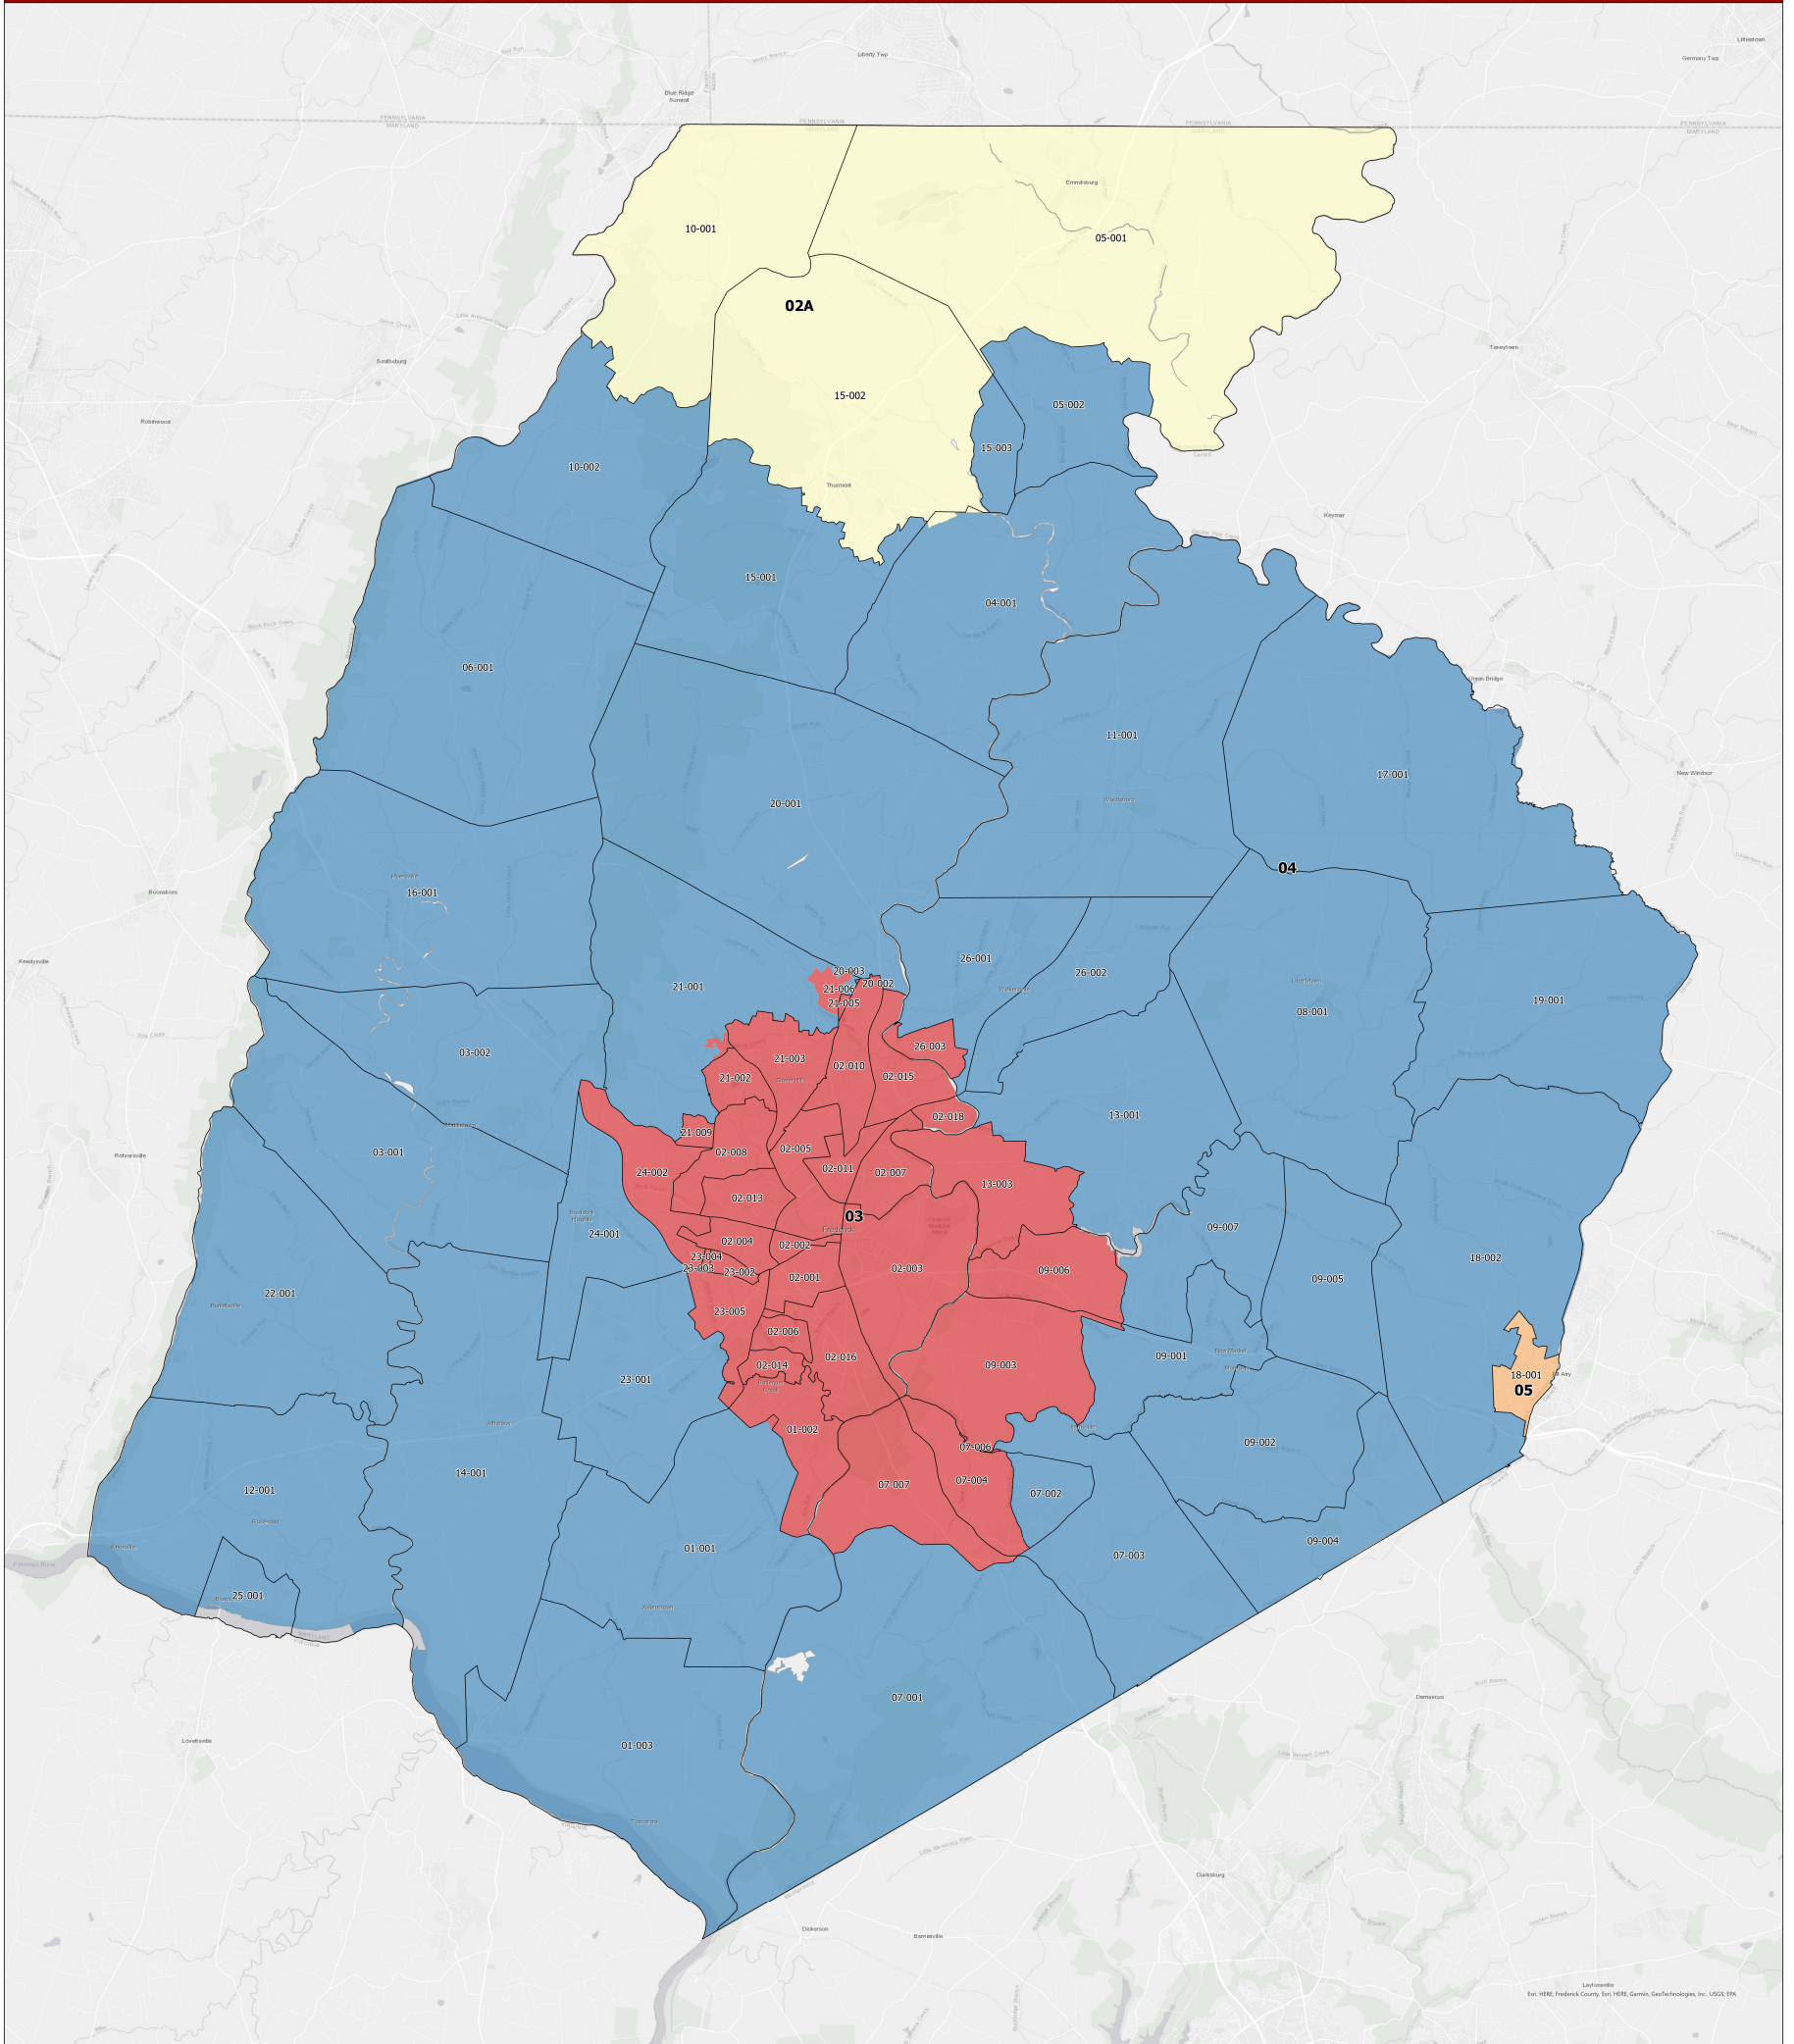

Maryland 2022 Legislative Districts with 2026 Precincts Frederick County

For more information on 2026 Precinct Maps, visit [MD Election Boundary application](#).

Data Sources:

- 2026 precinct boundaries received from counties (including Baltimore City) or digitized by Planning in coordination with counties, with precinct numbers reformatted as needed for statewide consistency.
- Legislative districts sourced from 2020 Census TIGER/Line Files & Senate Joint Resolution 2 General Assembly 2022 Session.

Prepared by the Maryland Department of Planning March 2026.

Notes:

- Portions of any legislative districts that extend beyond the county are not depicted. Legislative district and precinct boundaries exclude 2020 Census blocks containing water area only.
- Planning may complete minor future adjustments to ensure precincts are edge matched with Census block boundaries.

Legend	
DISTRICT	05
02A	2026 Precincts
03	
04	