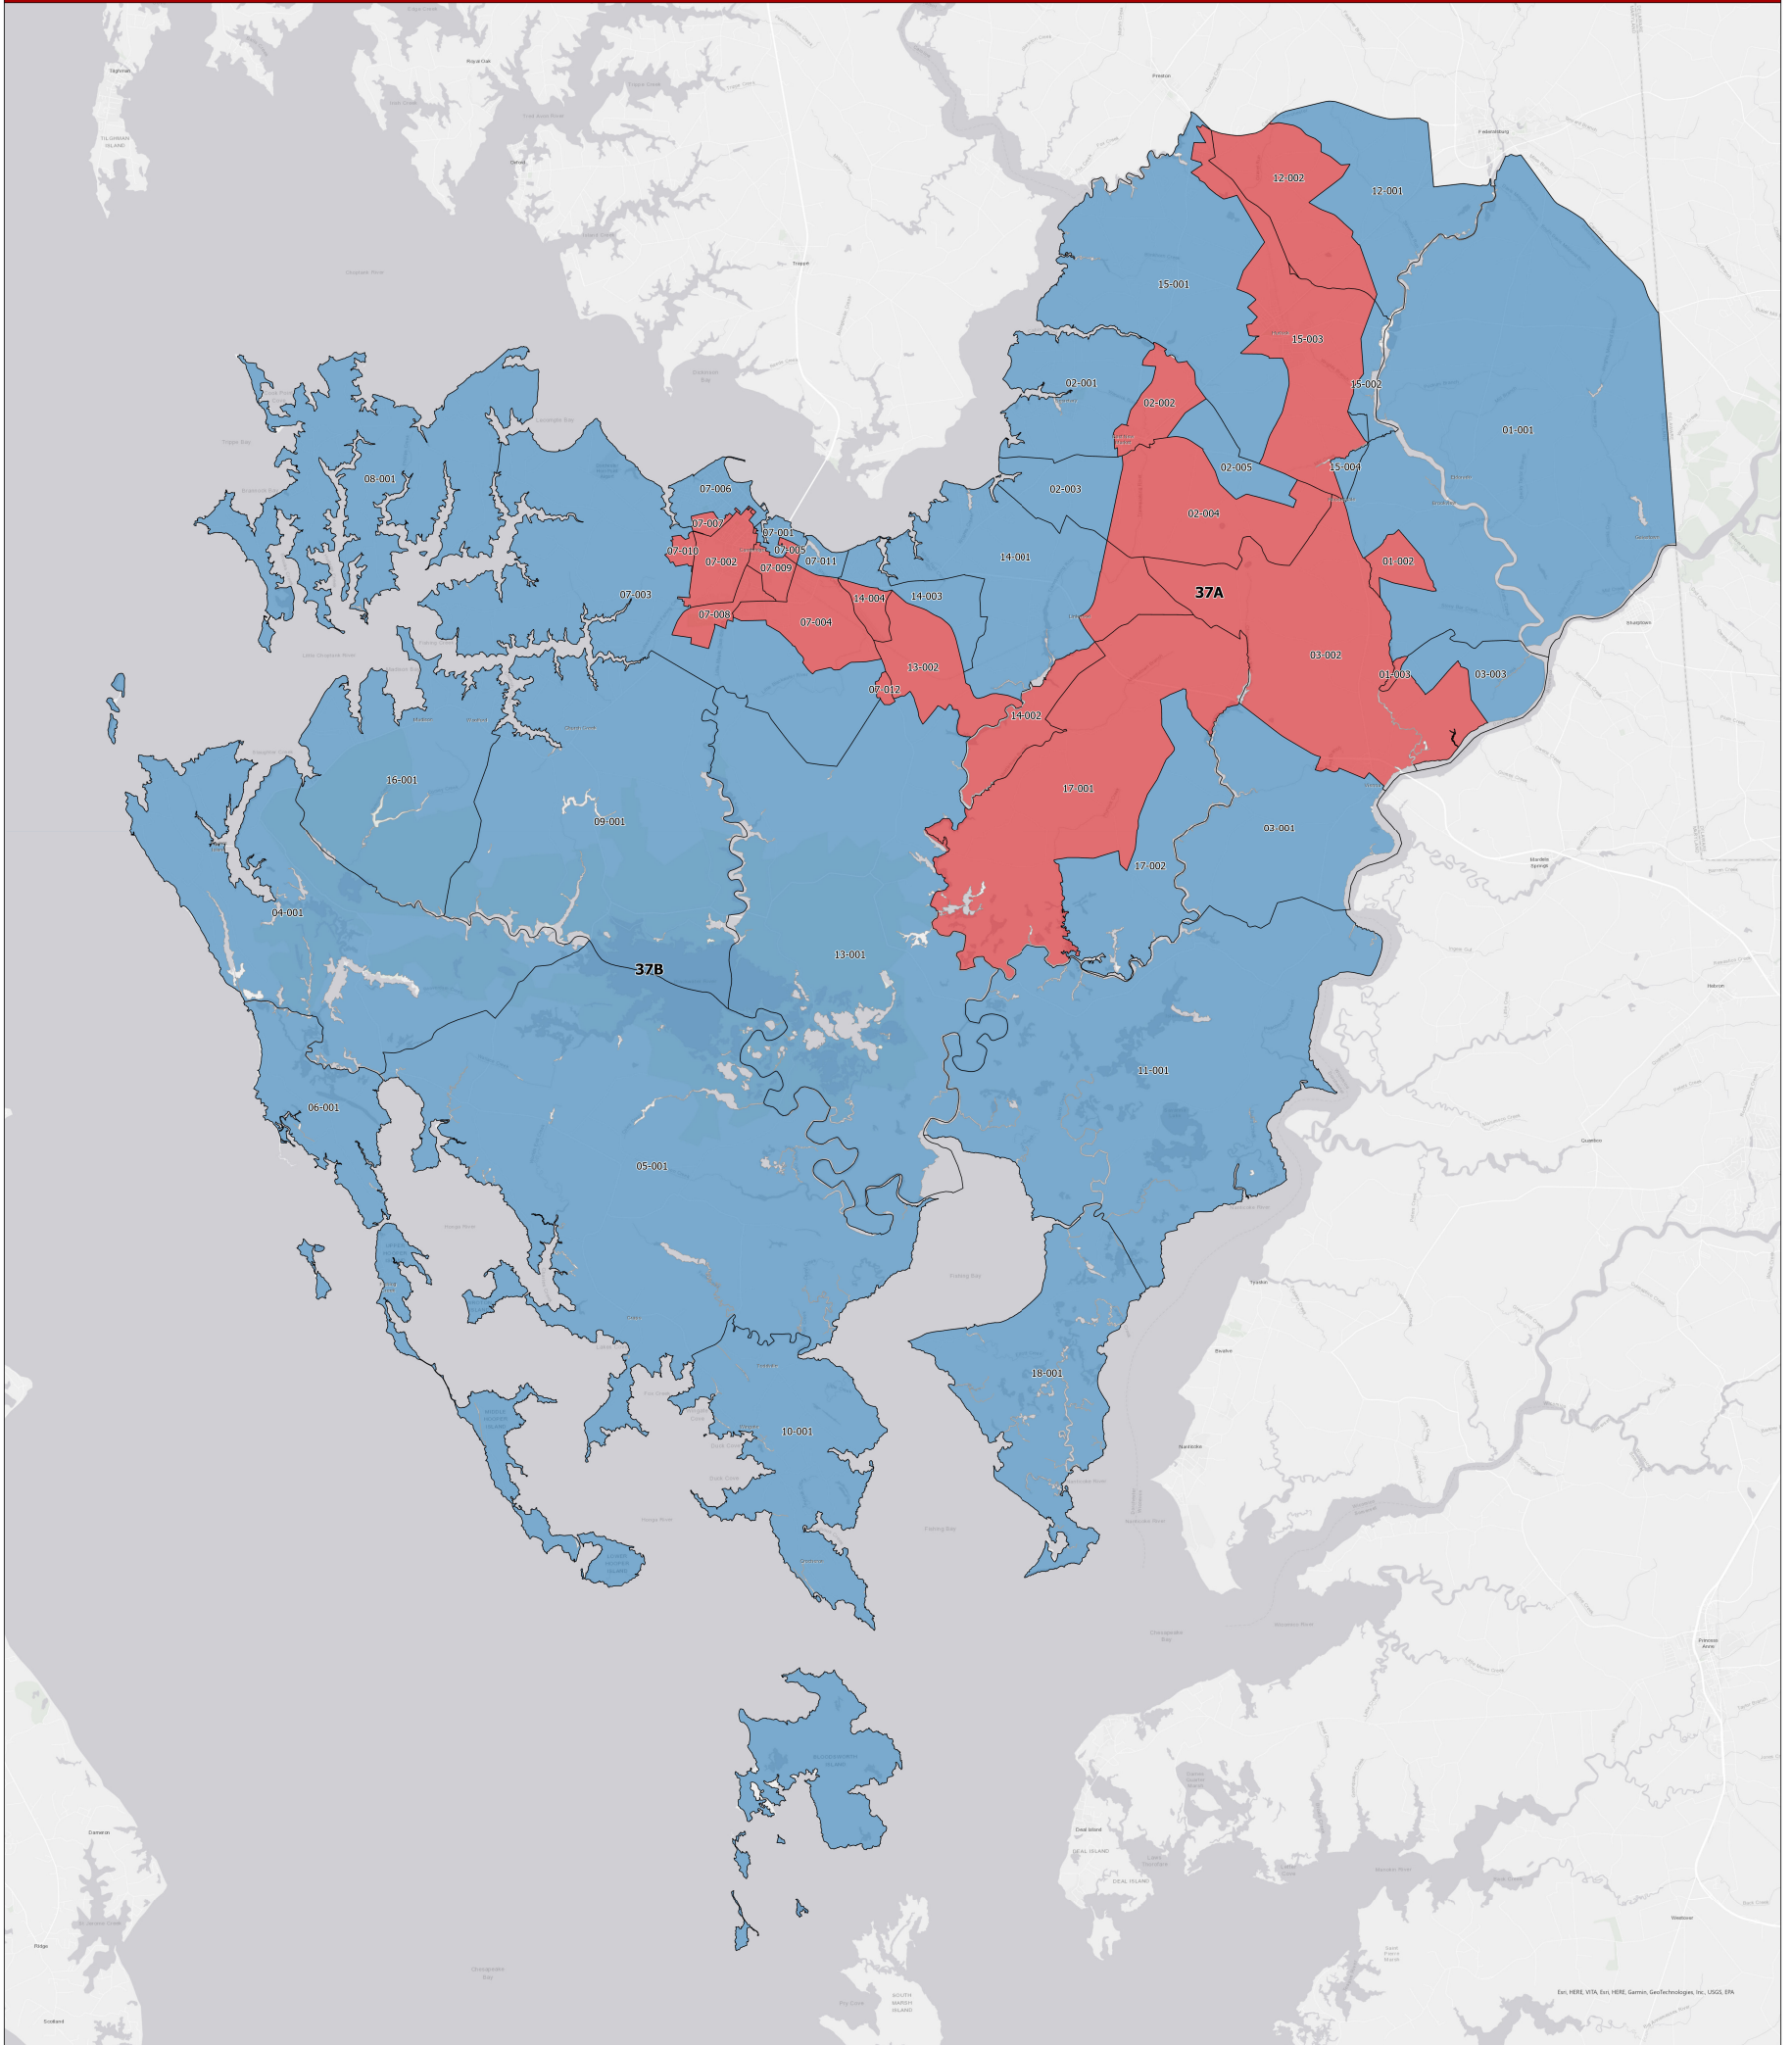

Maryland 2022 Legislative Districts with 2026 Precincts Dorchester County

For more information on 2026 Precinct Maps, visit
[MD Election Boundary application.](#)

Data Sources:

Prepared by the Maryland Department of Planning March 2026.

Notes:

- Portions of any legislative districts that extend beyond the county are not depicted. Legislative district and precinct boundaries exclude 2020 Census blocks containing water area only.
- Planning may complete minor future adjustments to ensure precincts are edge matched with Census block boundaries.

Legend

 DISTRICT 37A	 2026 Precincts
 DISTRICT 37B