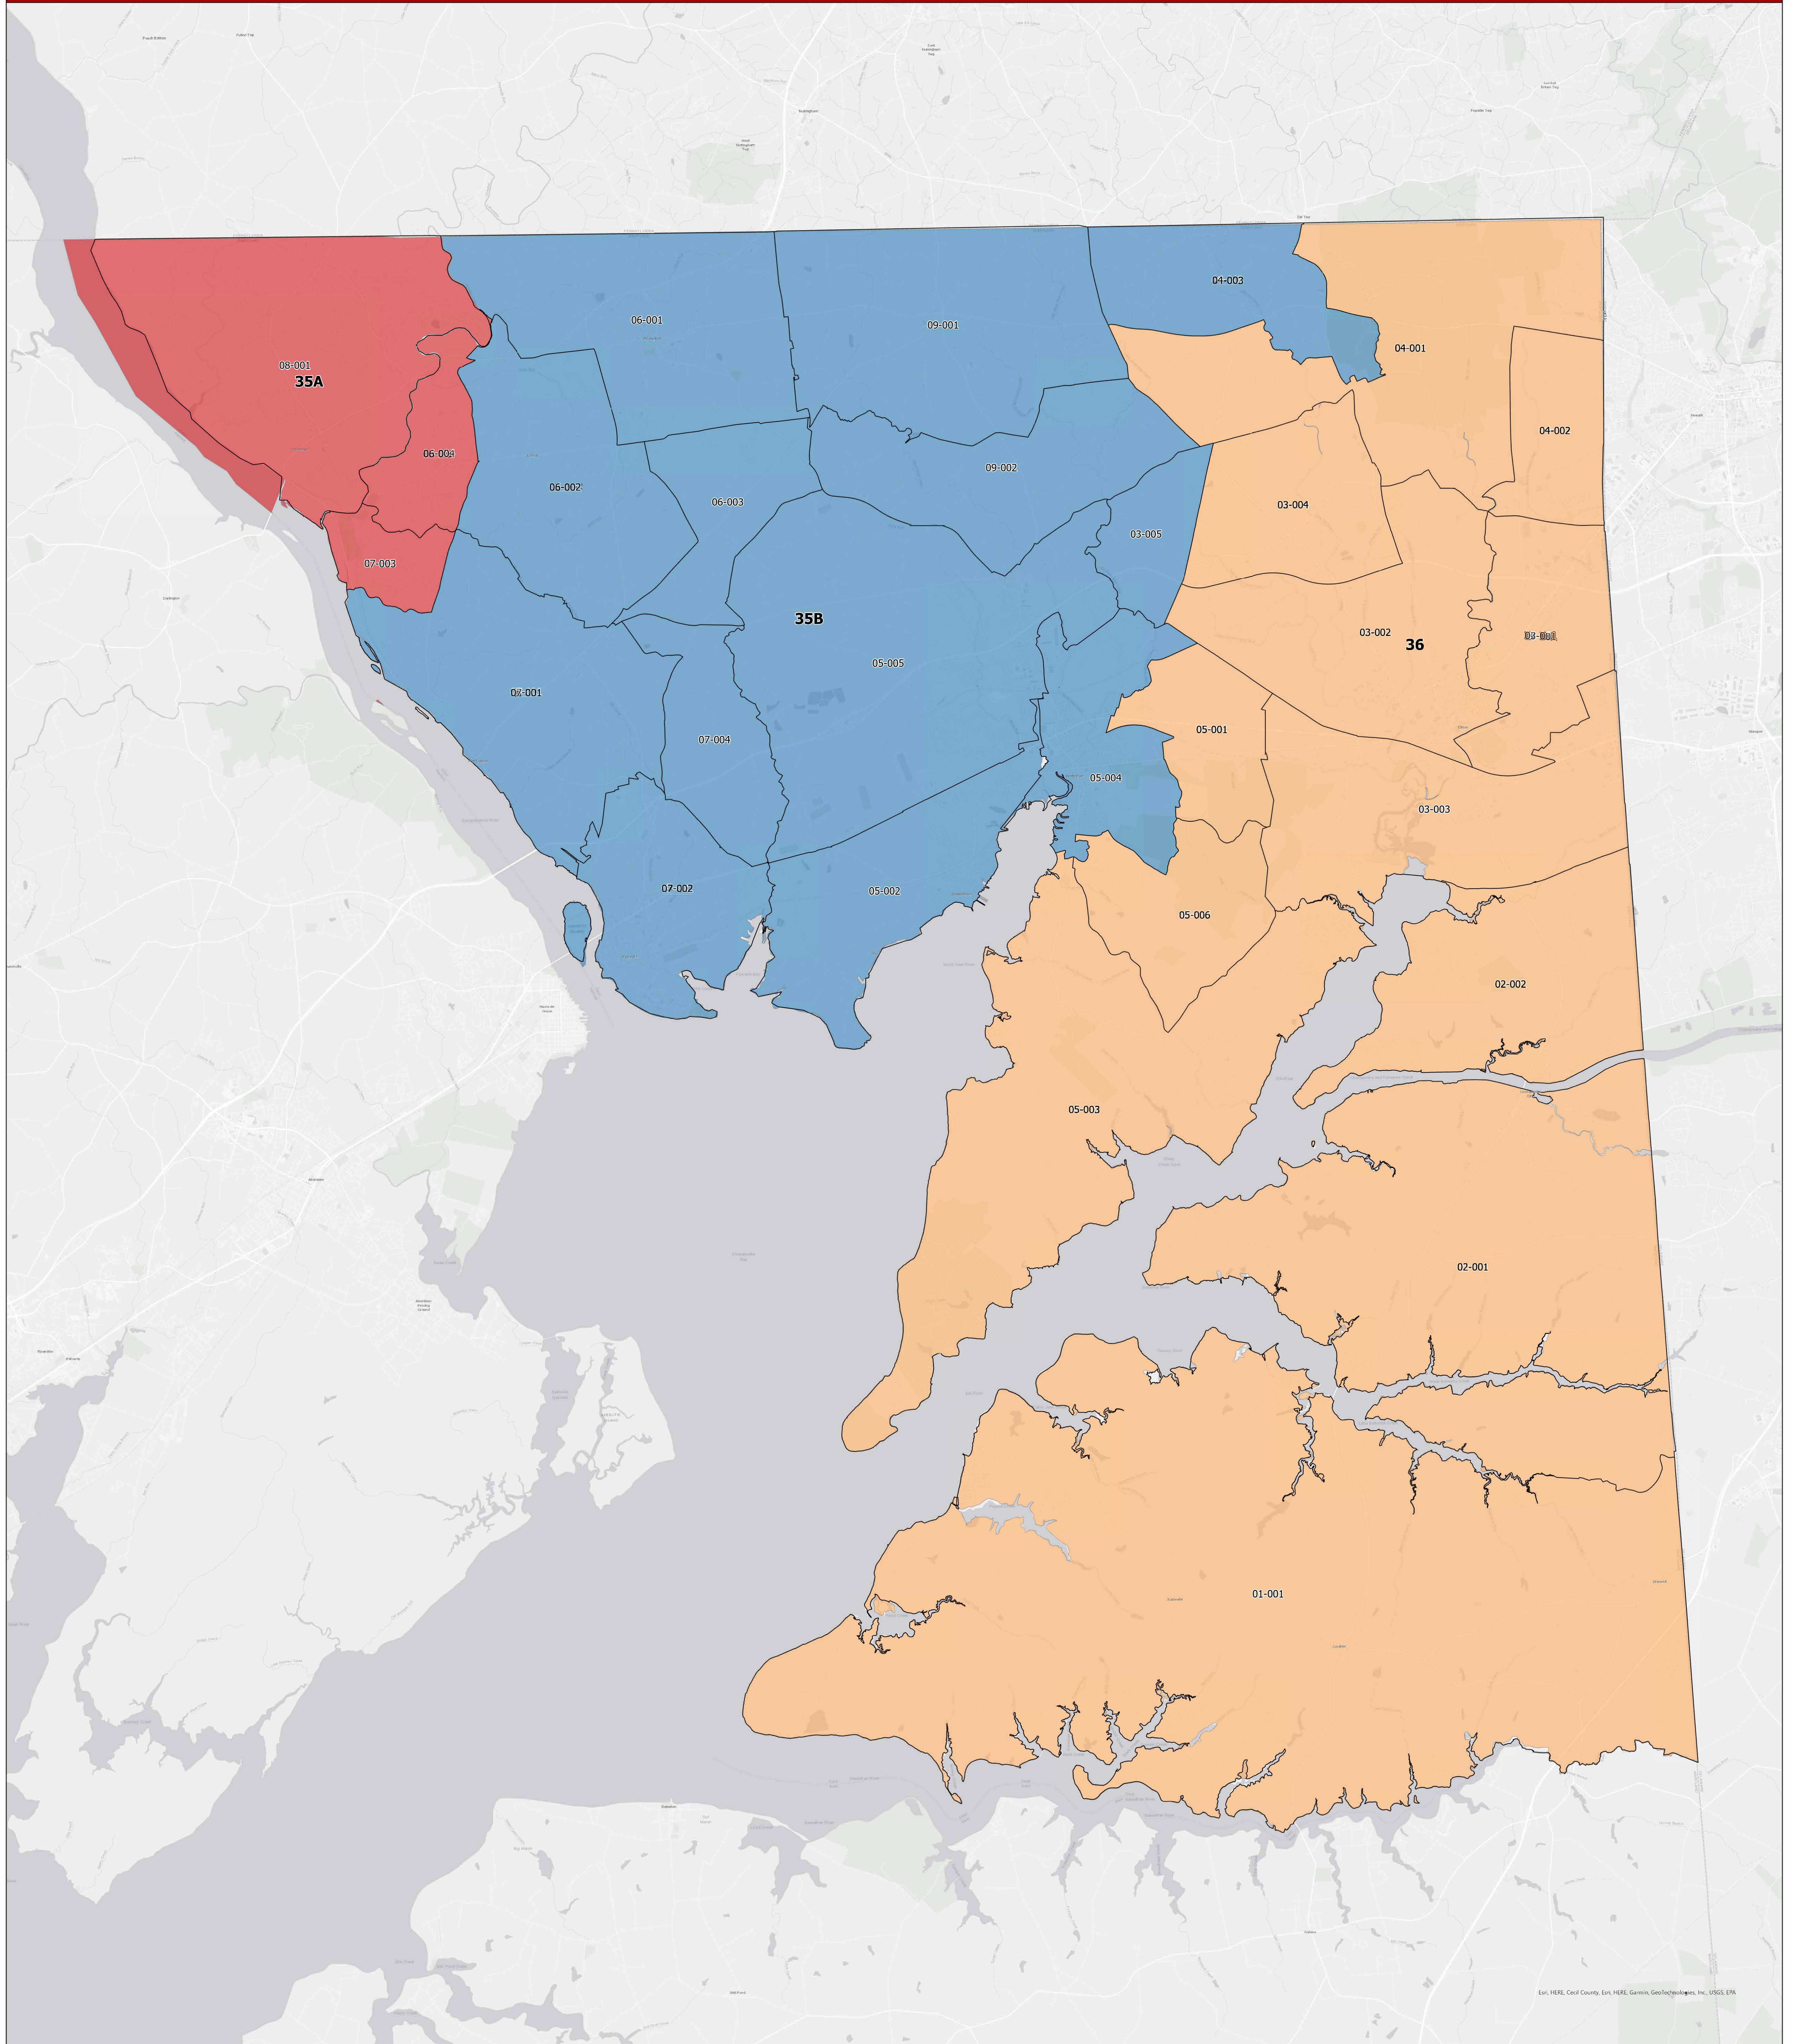

# Maryland 2022 Legislative Districts with 2026 Precincts Cecil County

For more information on 2026 Precinct Maps, visit  
[MD Election Boundary application](#).

#### Data Sources:

- 2026 precinct boundaries received from counties (including Baltimore City) or digitized by Planning in coordination with counties, with precinct numbers reformatted as needed for statewide consistency.
- Legislative districts sourced from 2020 Census TIGER/Line Files & Senate Joint Resolution 2 General Assembly 2022 Session.

#### Notes:

- Portions of any legislative districts that extend beyond the county are not depicted. Legislative district and precinct boundaries exclude 2020 Census blocks containing water area only.
- Planning may complete minor future adjustments to ensure precincts are edge matched with Census block boundaries.