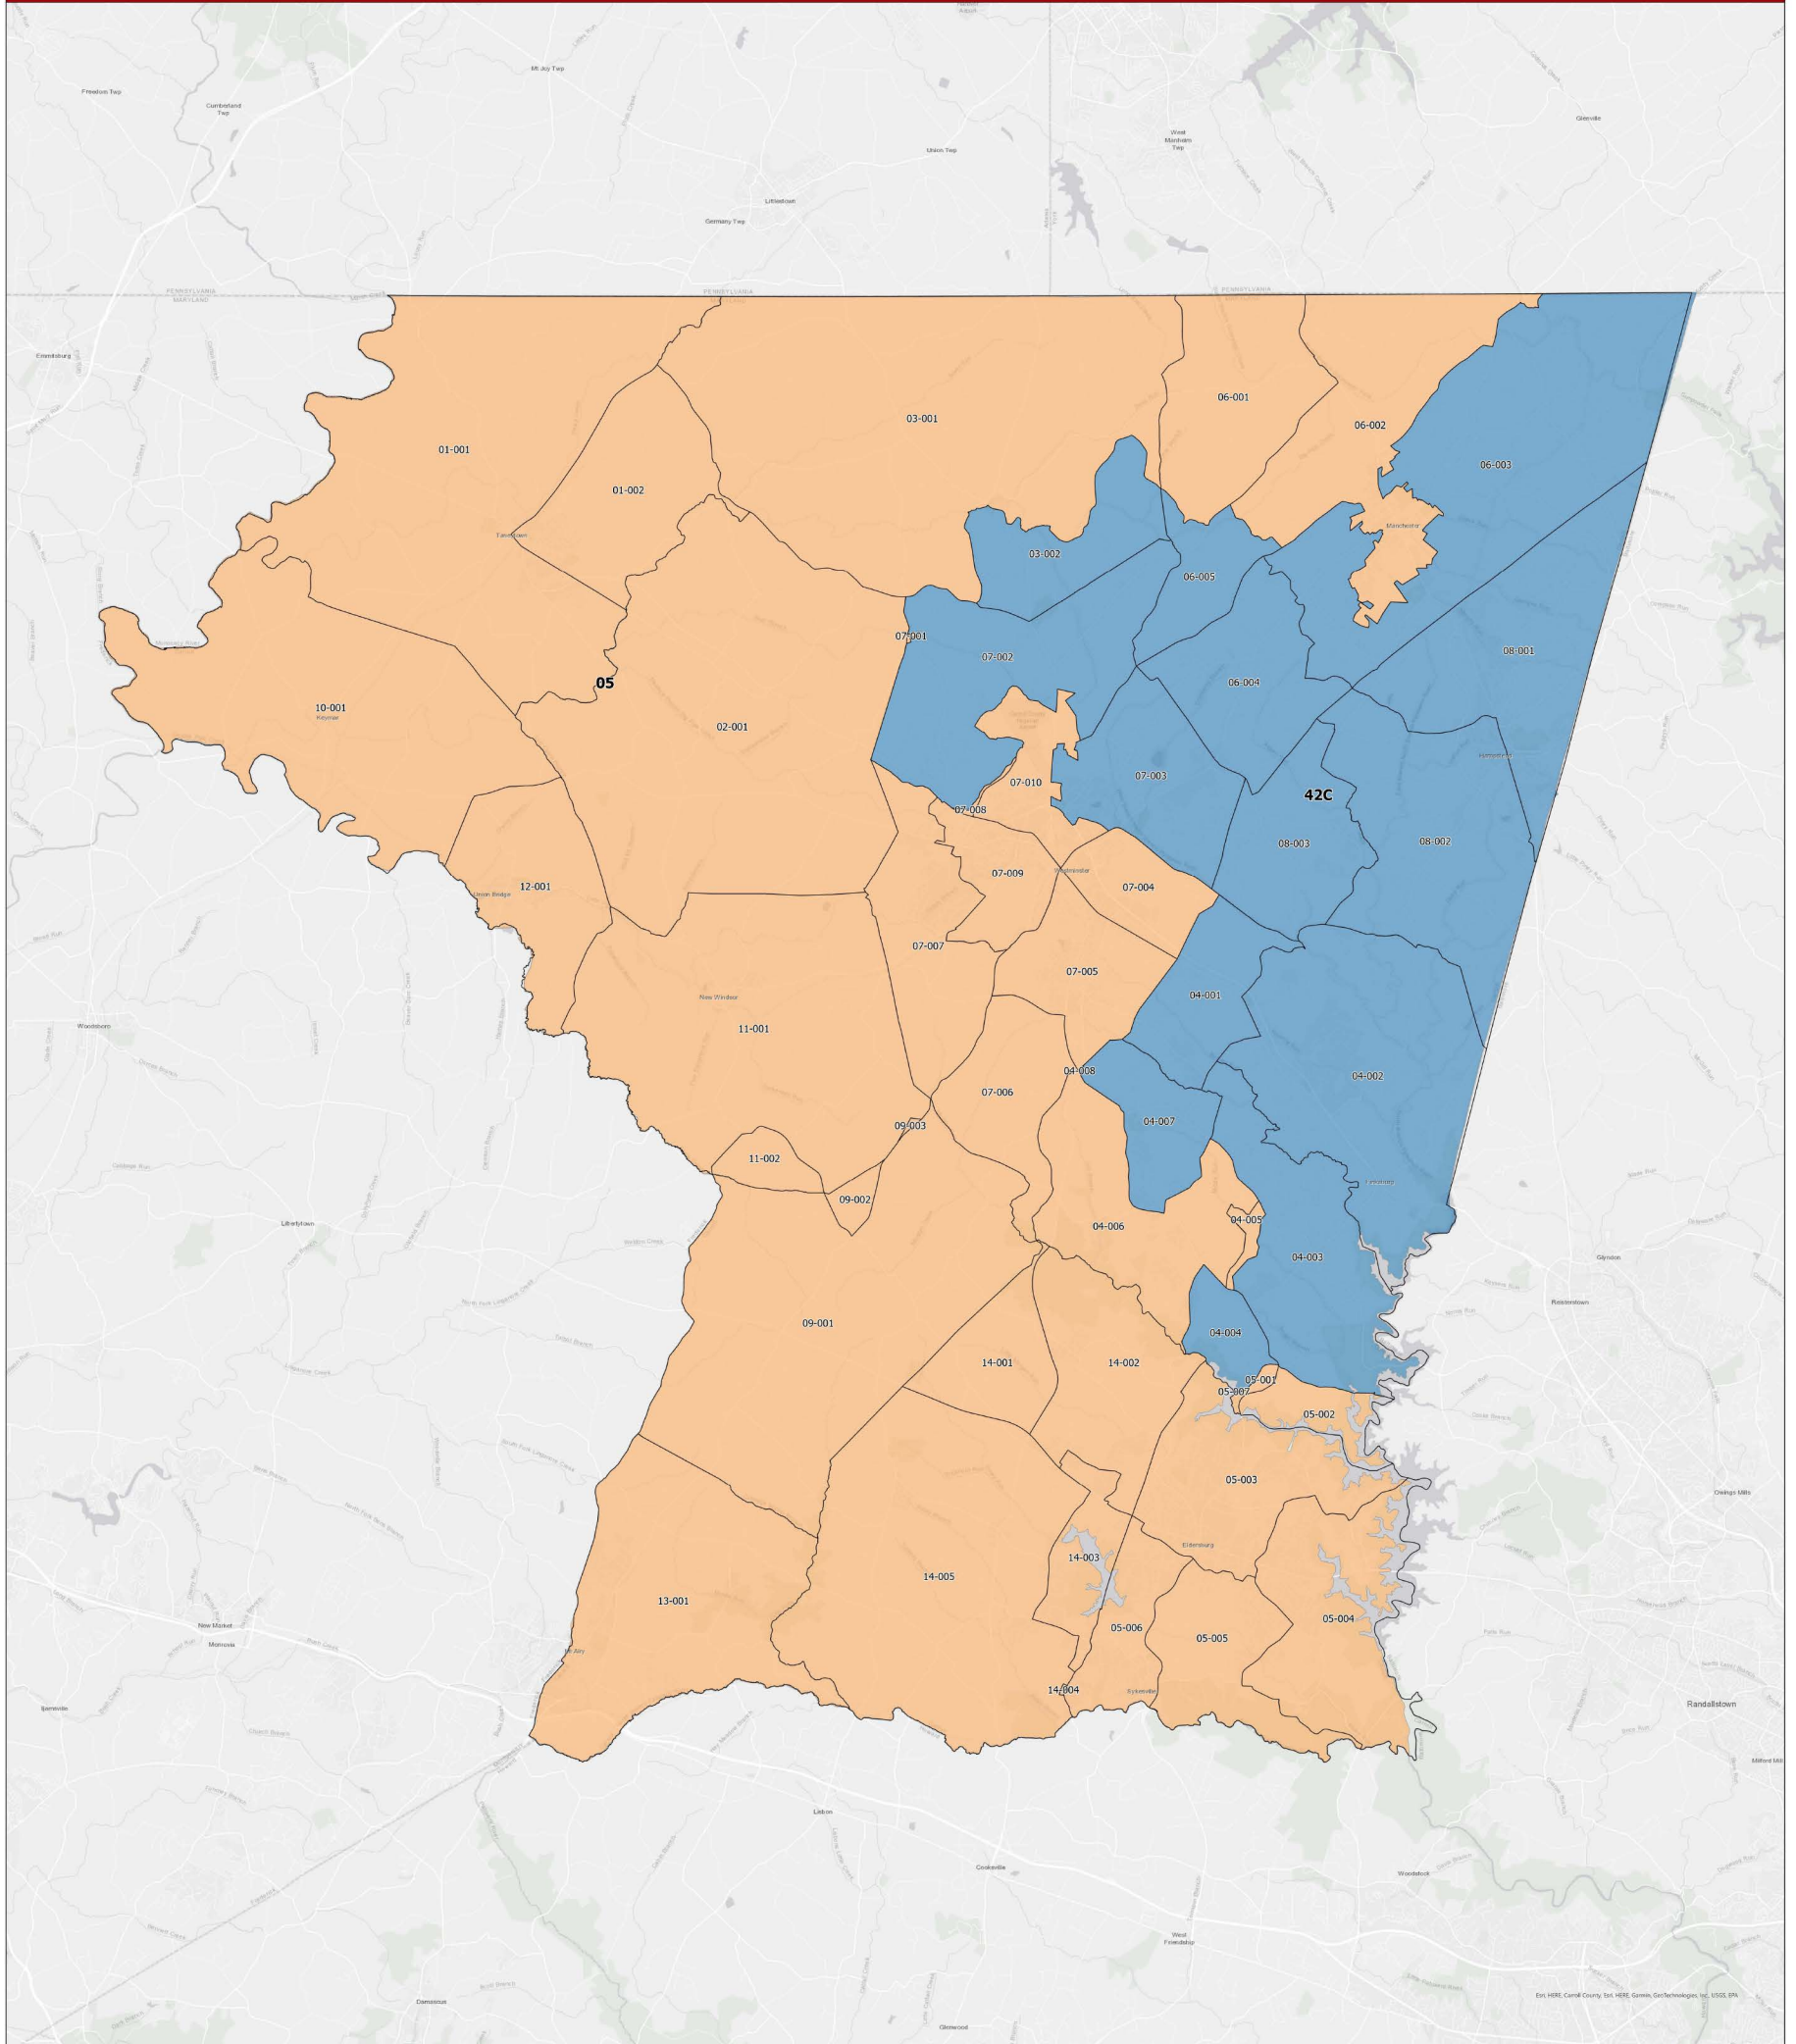

Maryland 2022 Legislative Districts with 2026 Precincts Carroll County

For more information on 2026 Precinct Maps, visit [MD Election Boundary application](#).

Data Sources:

Prepared by the Maryland Department of Planning March 2026.

Notes:

- Portions of any legislative districts that extend beyond the county are not depicted. Legislative district and precinct boundaries exclude 2020 Census blocks containing water area only.
- Planning may complete minor future adjustments to ensure precincts are edge matched with Census block boundaries.