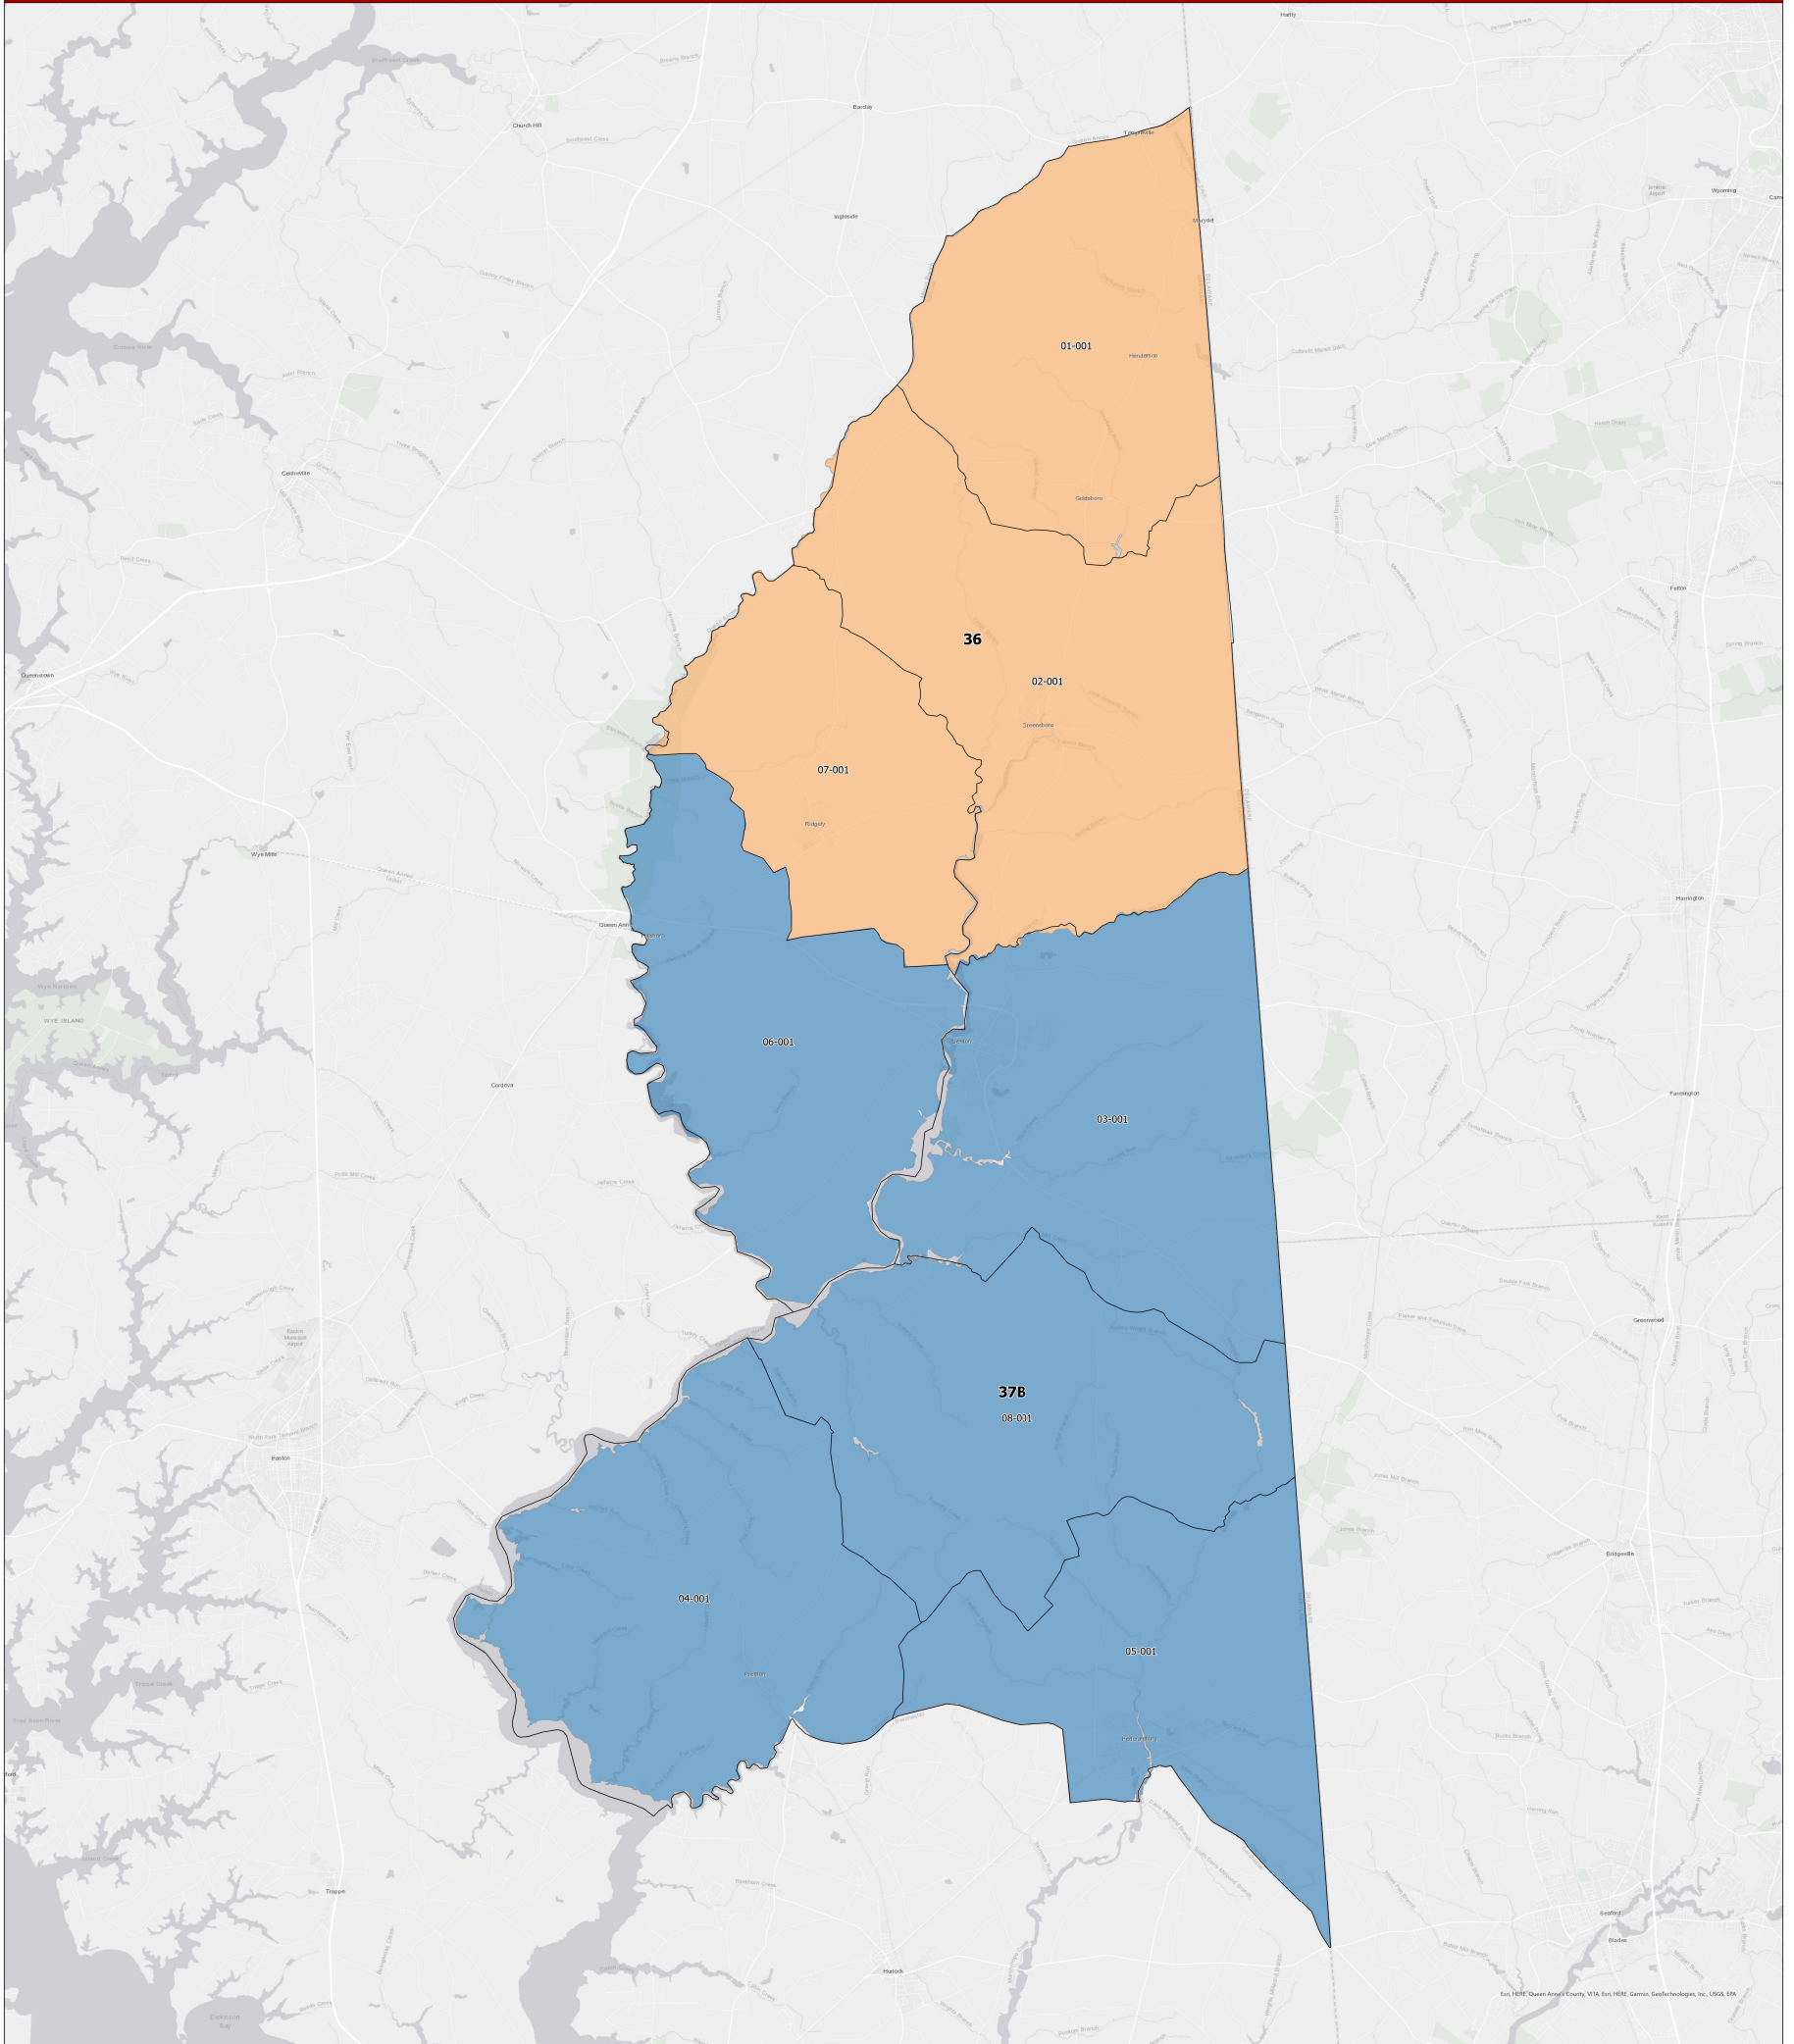

Maryland 2022 Legislative Districts with 2026 Precincts Caroline County

For more information on 2026 Precinct Maps, visit [MD Election Boundary application](#).

Data Sources:

- 2026 precinct boundaries received from counties (including Baltimore City) or digitized by Planning in coordination with counties, with precinct numbers reformatted as needed for statewide consistency.
- Legislative districts sourced from 2020 Census TIGER/Line Files & Senate Joint Resolution 2 General Assembly 2022 Session.

Prepared by the Maryland Department of Planning March 2026.

Notes:

- Portions of any legislative districts that extend beyond the county are not depicted. Legislative district and precinct boundaries exclude 2020 Census blocks containing water area only.
- Planning may complete minor future adjustments to ensure precincts are edge matched with Census block boundaries.

Legend

- | | |
|---|---|
| DISTRICT | 2026 Precincts |
| 36 | |
| 37B | |