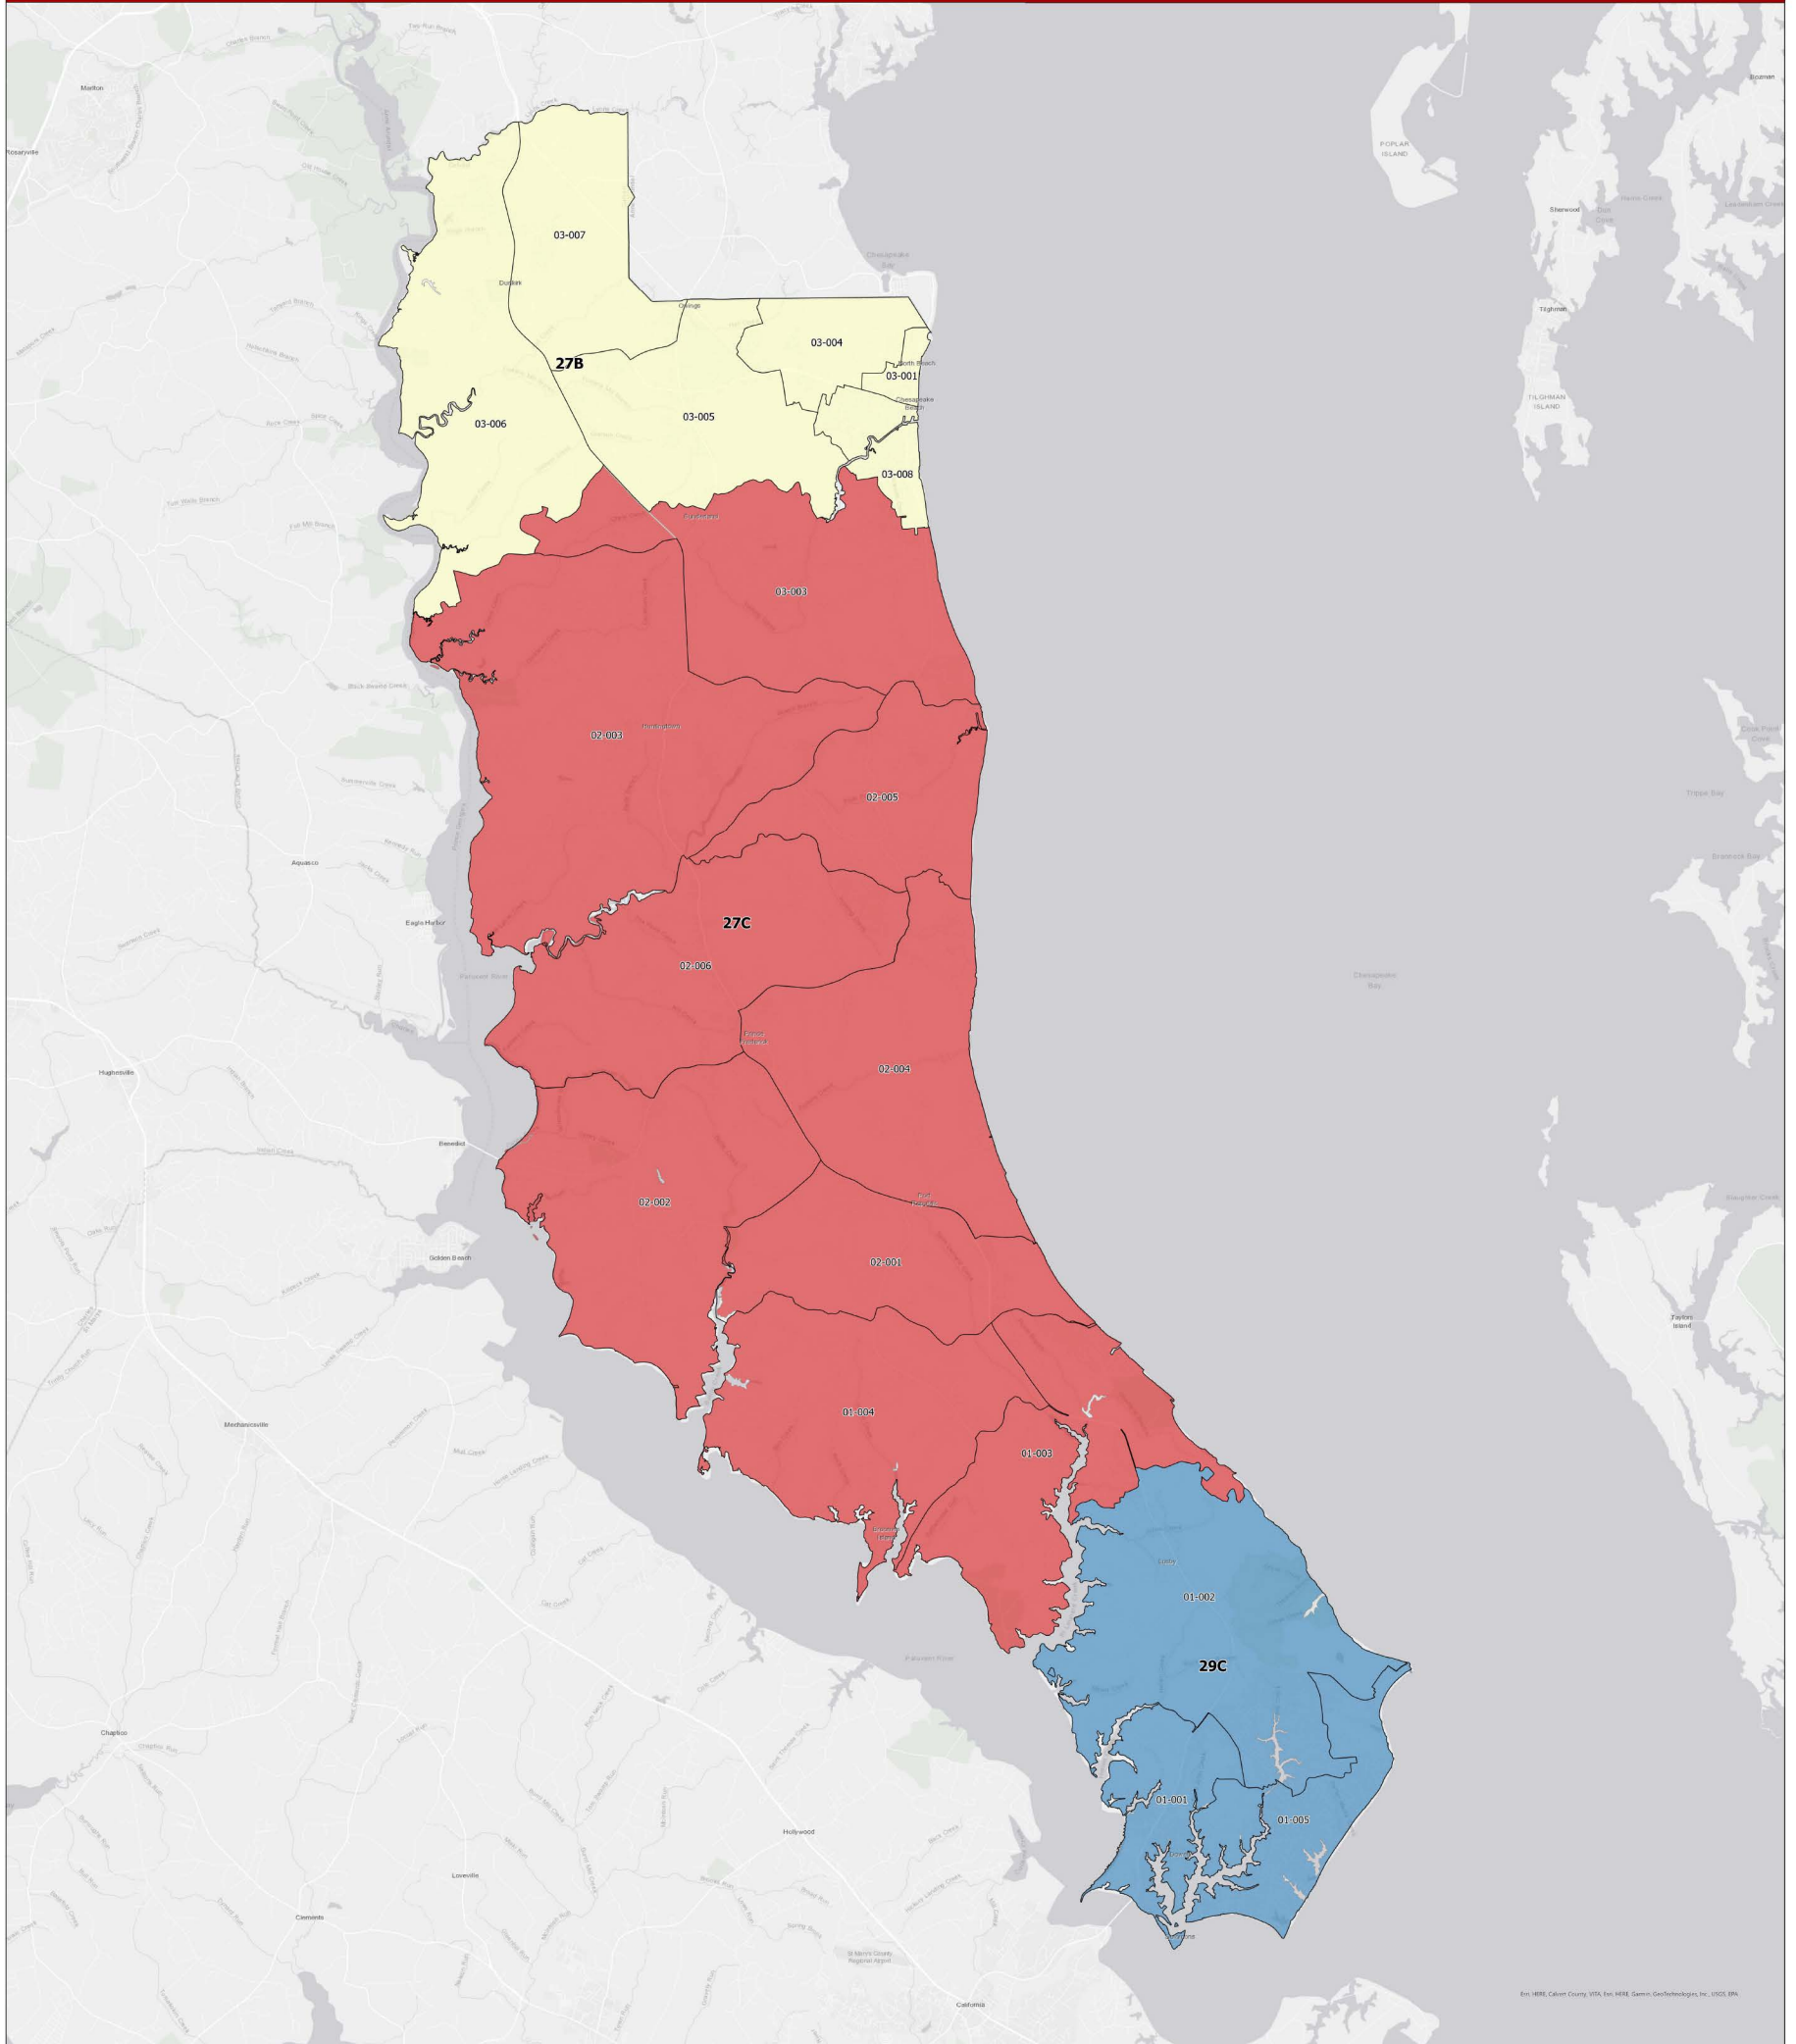

Maryland 2022 Legislative Districts with 2026 Precincts Calvert County

For more information on 2026 Precinct Maps, visit [MD Election Boundary application](#).

Data Sources:

Prepared by the Maryland Department of Planning March 2026.

Notes:

- Portions of any legislative districts that extend beyond the county are not depicted. Legislative district and precinct boundaries exclude 2020 Census blocks containing water area only.
- Planning may complete minor future adjustments to ensure precincts are edge matched with Census block boundaries.

Legend	
DISTRICT	29C
27B	2026 Precincts
27C