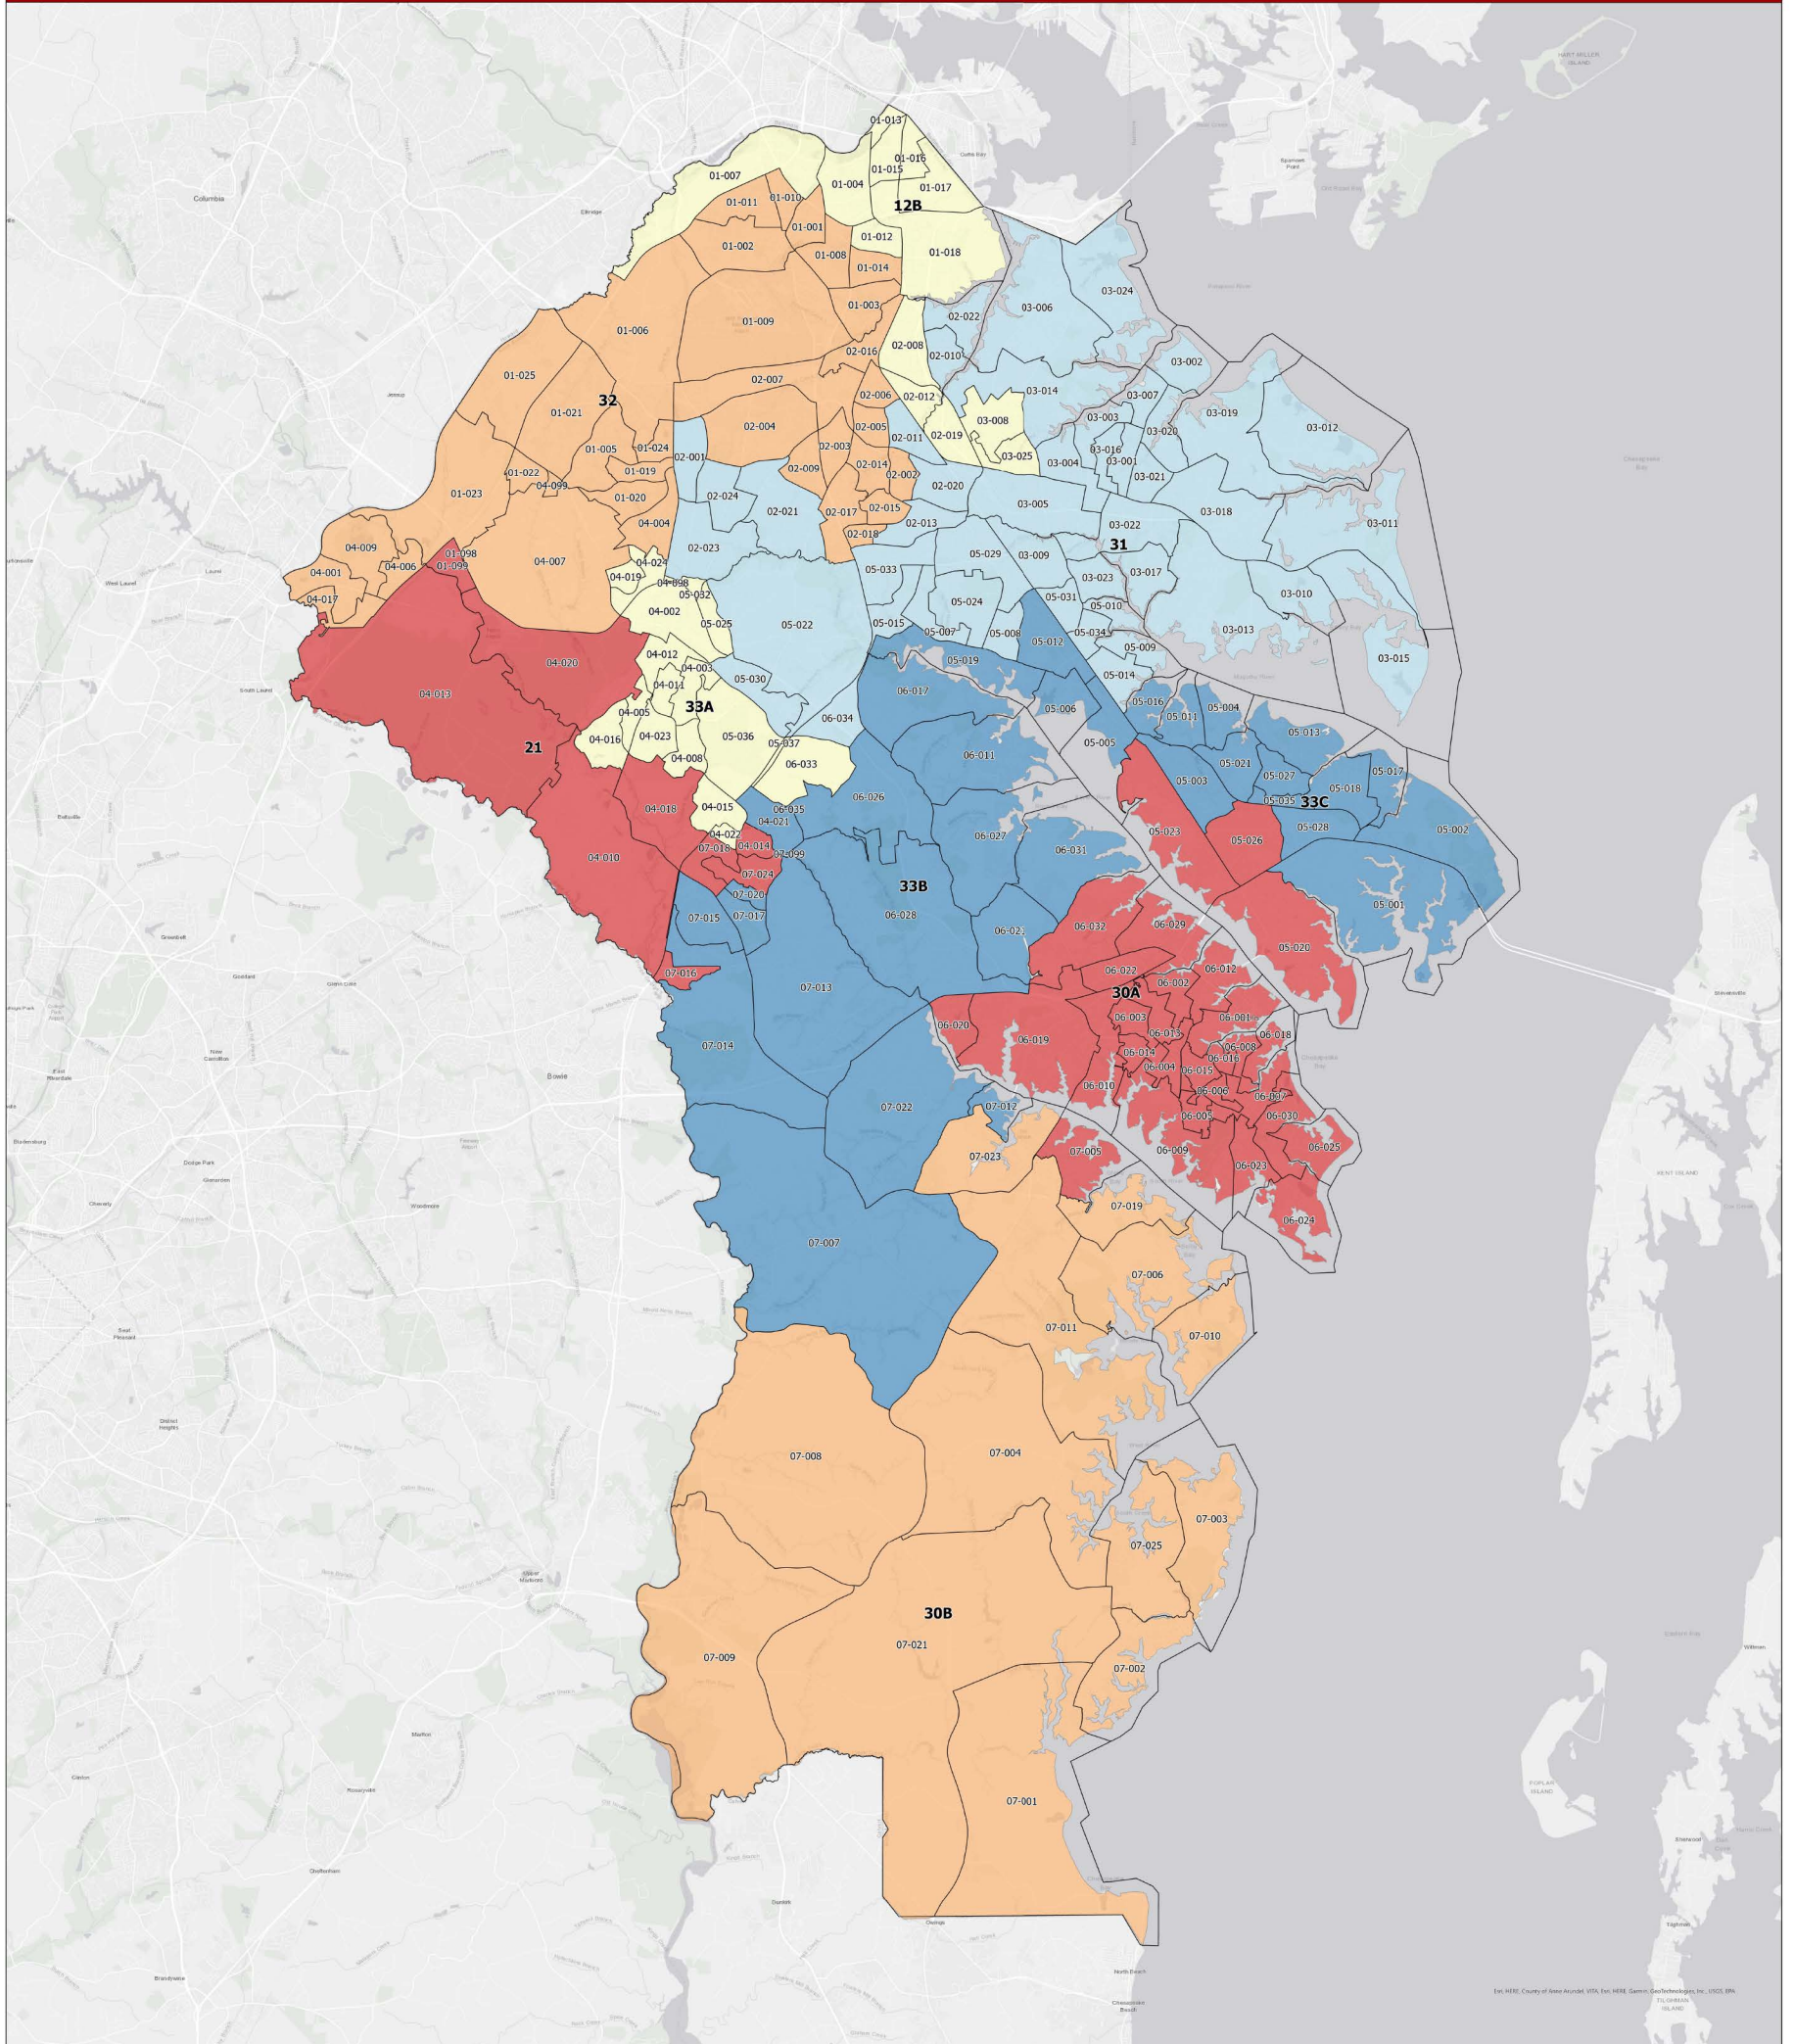

Maryland 2022 Legislative Districts with 2026 Precincts Anne Arundel County

For more information on 2026 Precinct Maps, visit [MD Election Boundary application](#).

Data Sources:

Notes:

- Portions of any legislative districts that extend beyond the county are not depicted. Legislative district and precinct boundaries exclude 2020 Census blocks containing water area only.
- Planning may complete minor future adjustments to ensure precincts are edge matched with Census block boundaries.

Prepared by the Maryland Department of Planning March 2026.

DISTRICT	Legend
12B	32
21	33A
30A	33B
30B	33C
31	2026 Precincts