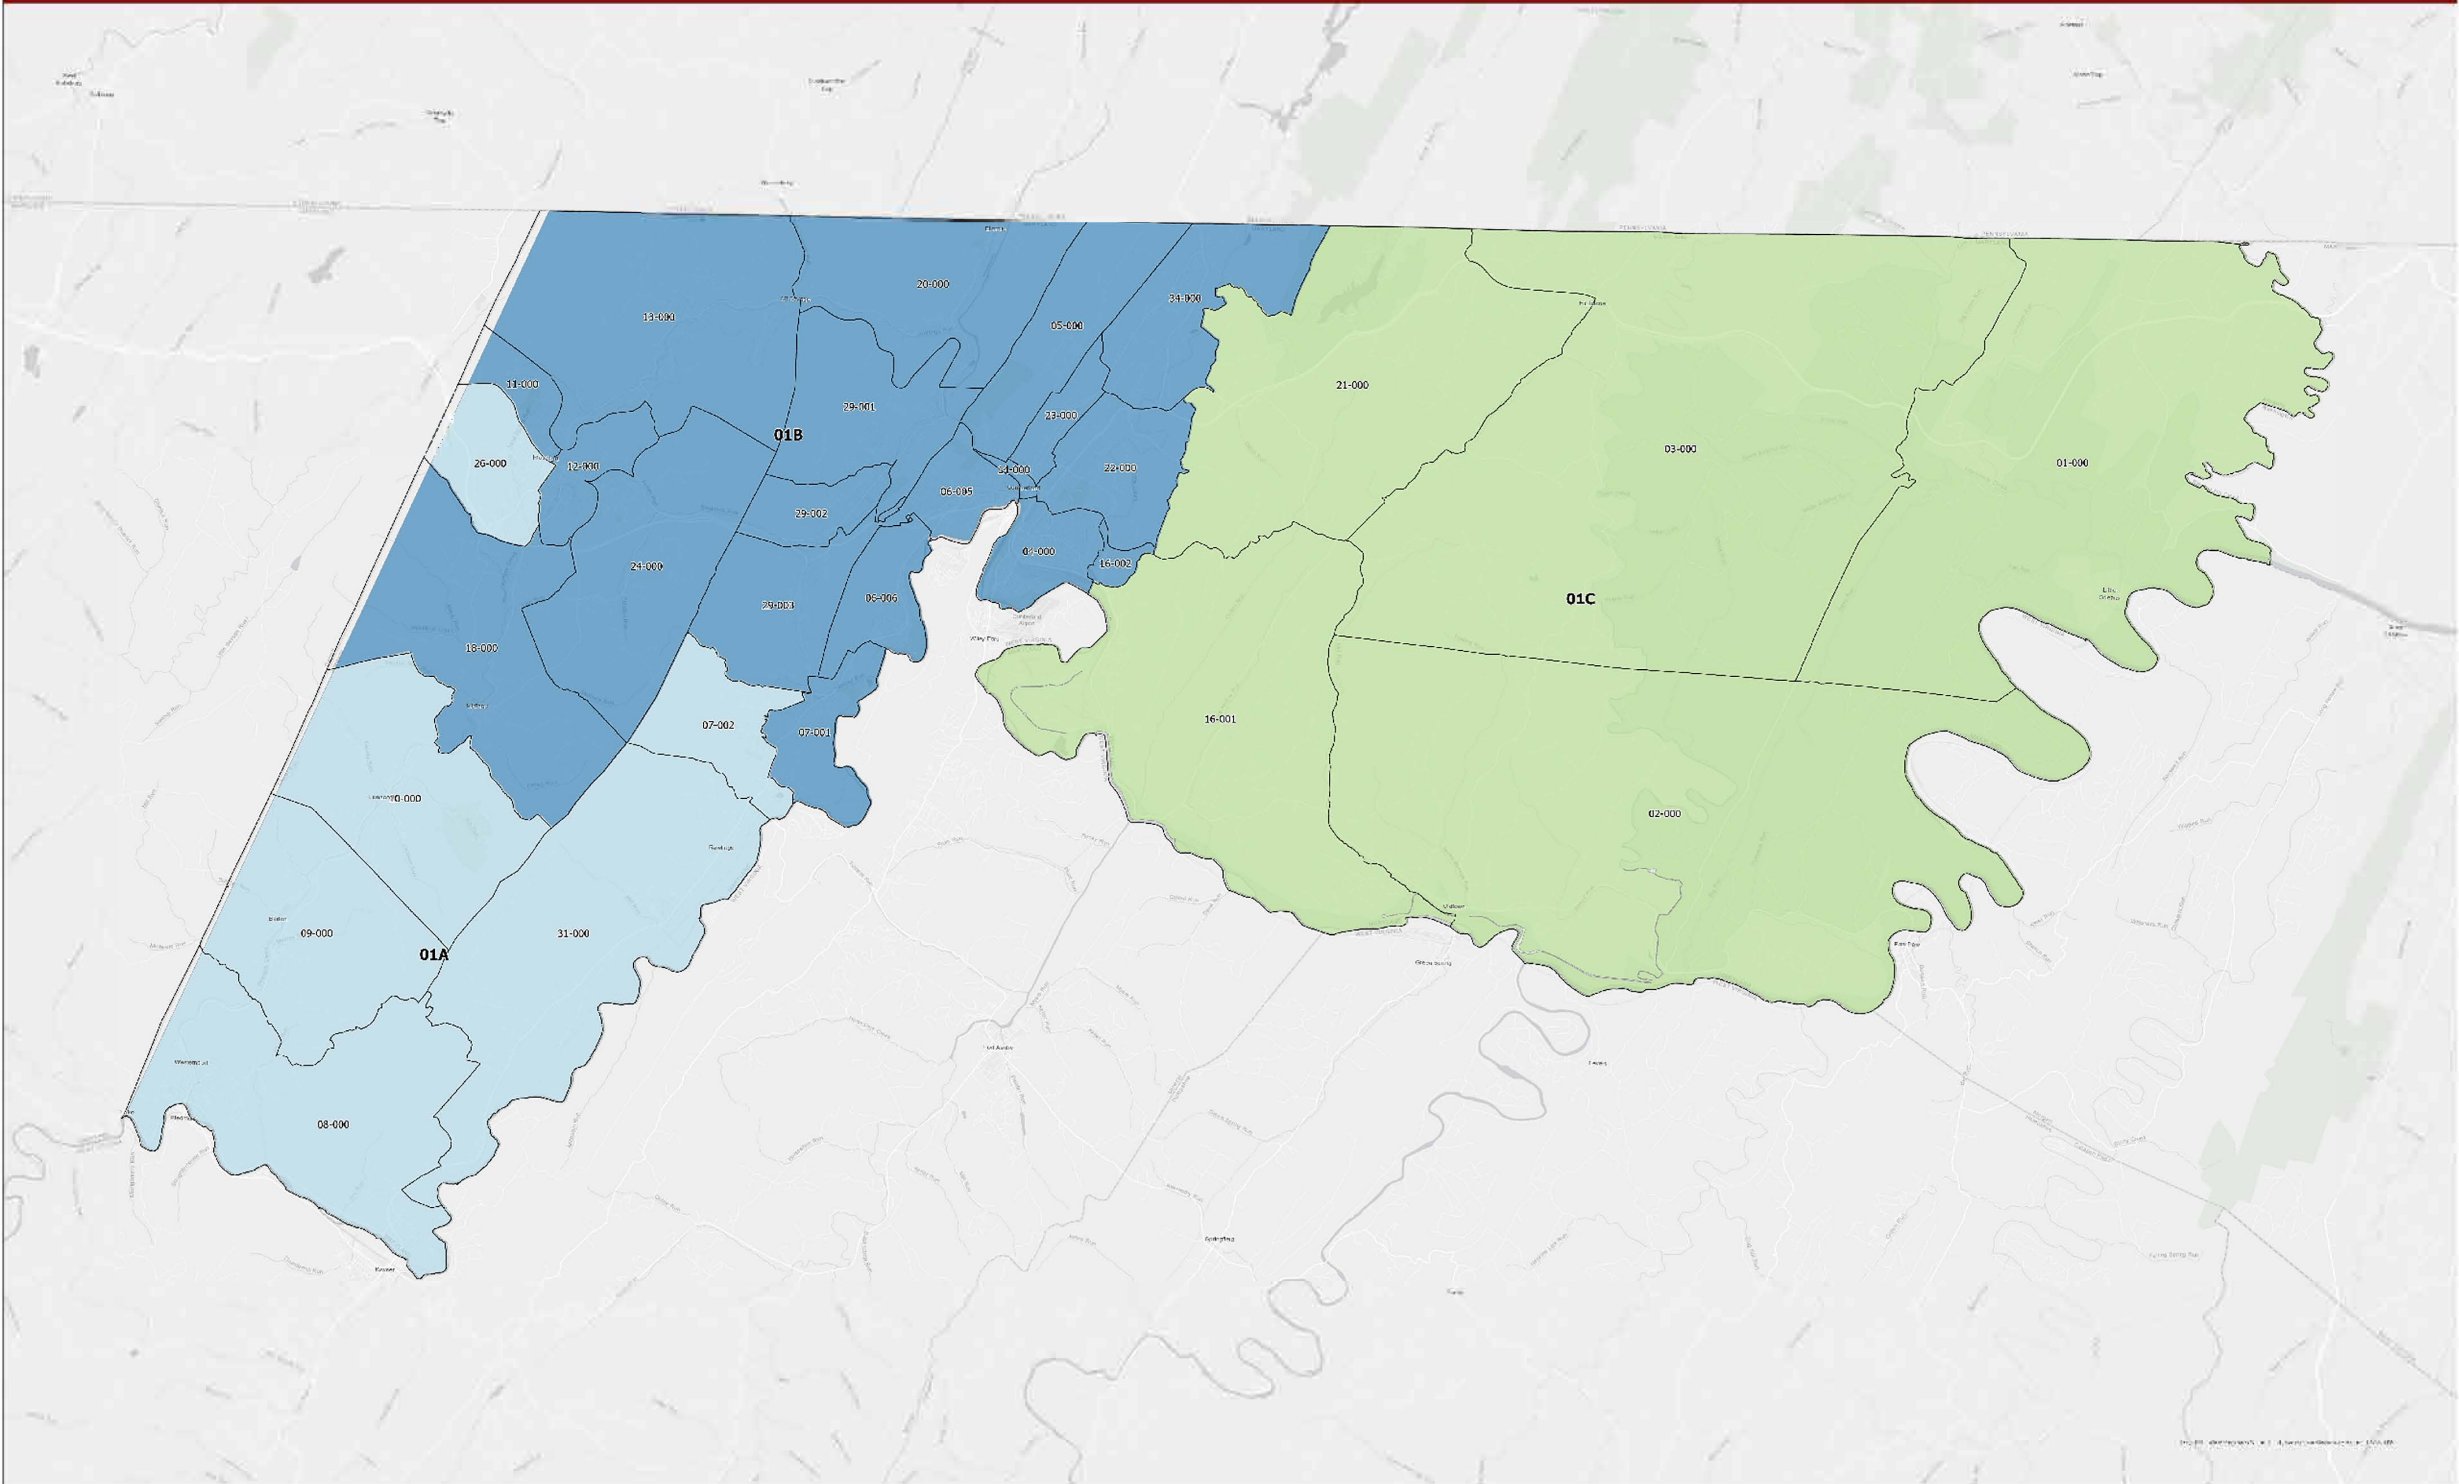

# Maryland 2022 Legislative Districts with 2026 Precincts Allegany County

For more information on 2026 Precinct Maps, visit [MD Election Boundary application](#).

**Data Sources:**

- 2026 precinct boundaries received from counties (including Baltimore City) or digitized by Planning in coordination with counties, with precinct numbers reformatted as needed for statewide consistency.
- Legislative districts sourced from 2020 Census TIGER/Line Files & Senate Joint Resolution 2 General Assembly 2022 Session.

**Notes:**

- Portions of any legislative districts that extend beyond the county are not depicted. Legislative district and precinct boundaries exclude 2020 Census blocks containing water area only.
- Planning may complete minor future adjustments to ensure precincts are edge matched with Census block boundaries.