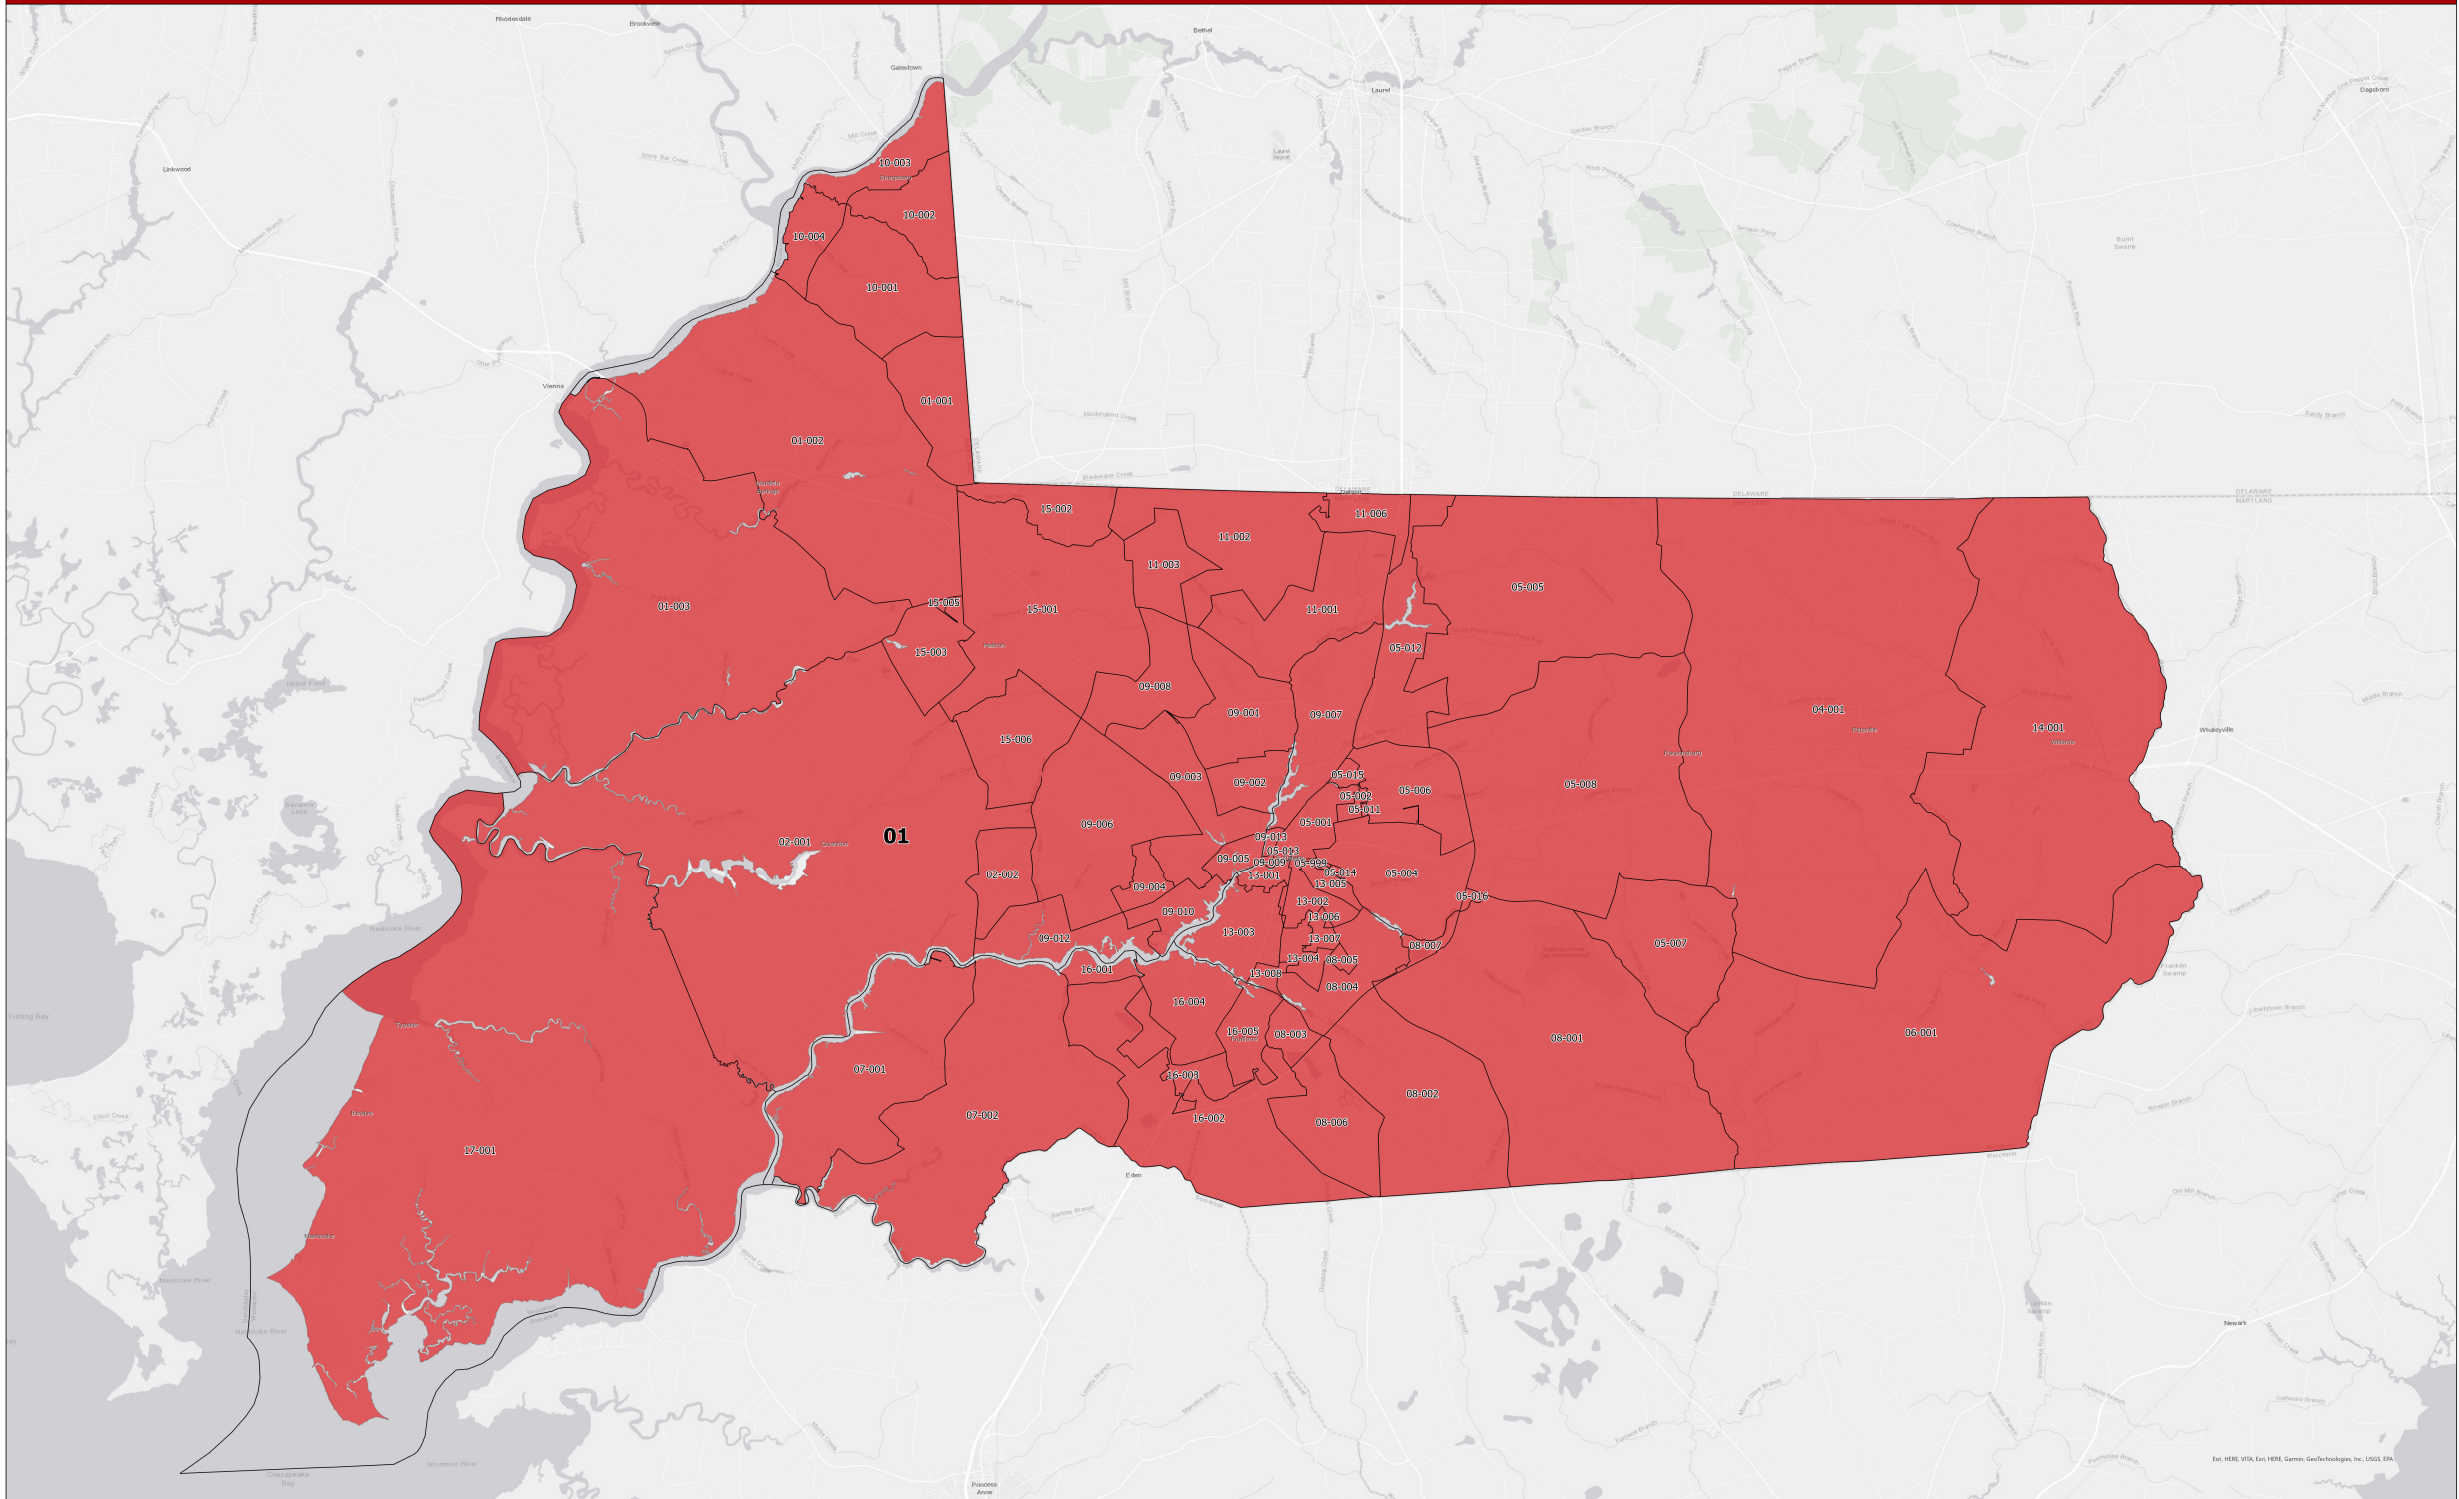

# Maryland 2022 Congressional Districts with 2026 Precincts Wicomico County

For more information on 2026 Precinct Maps, visit [MD Election Boundary application](#).

**Data Sources:**

- 2026 precinct boundaries received from counties (including Baltimore City) or digitized by Planning in coordination with counties, with precinct numbers reformatted as needed for statewide consistency.
- Congressional districts sourced from 2020 Census TIGER/Line Files & Senate Bill 1012.

**Notes:**

- Portions of any congressional districts that extend beyond the county are not depicted. Congressional district and precinct boundaries exclude 2020 Census blocks containing water area only.
- Planning may complete minor future adjustments to ensure precincts are edge matched with Census block boundaries.