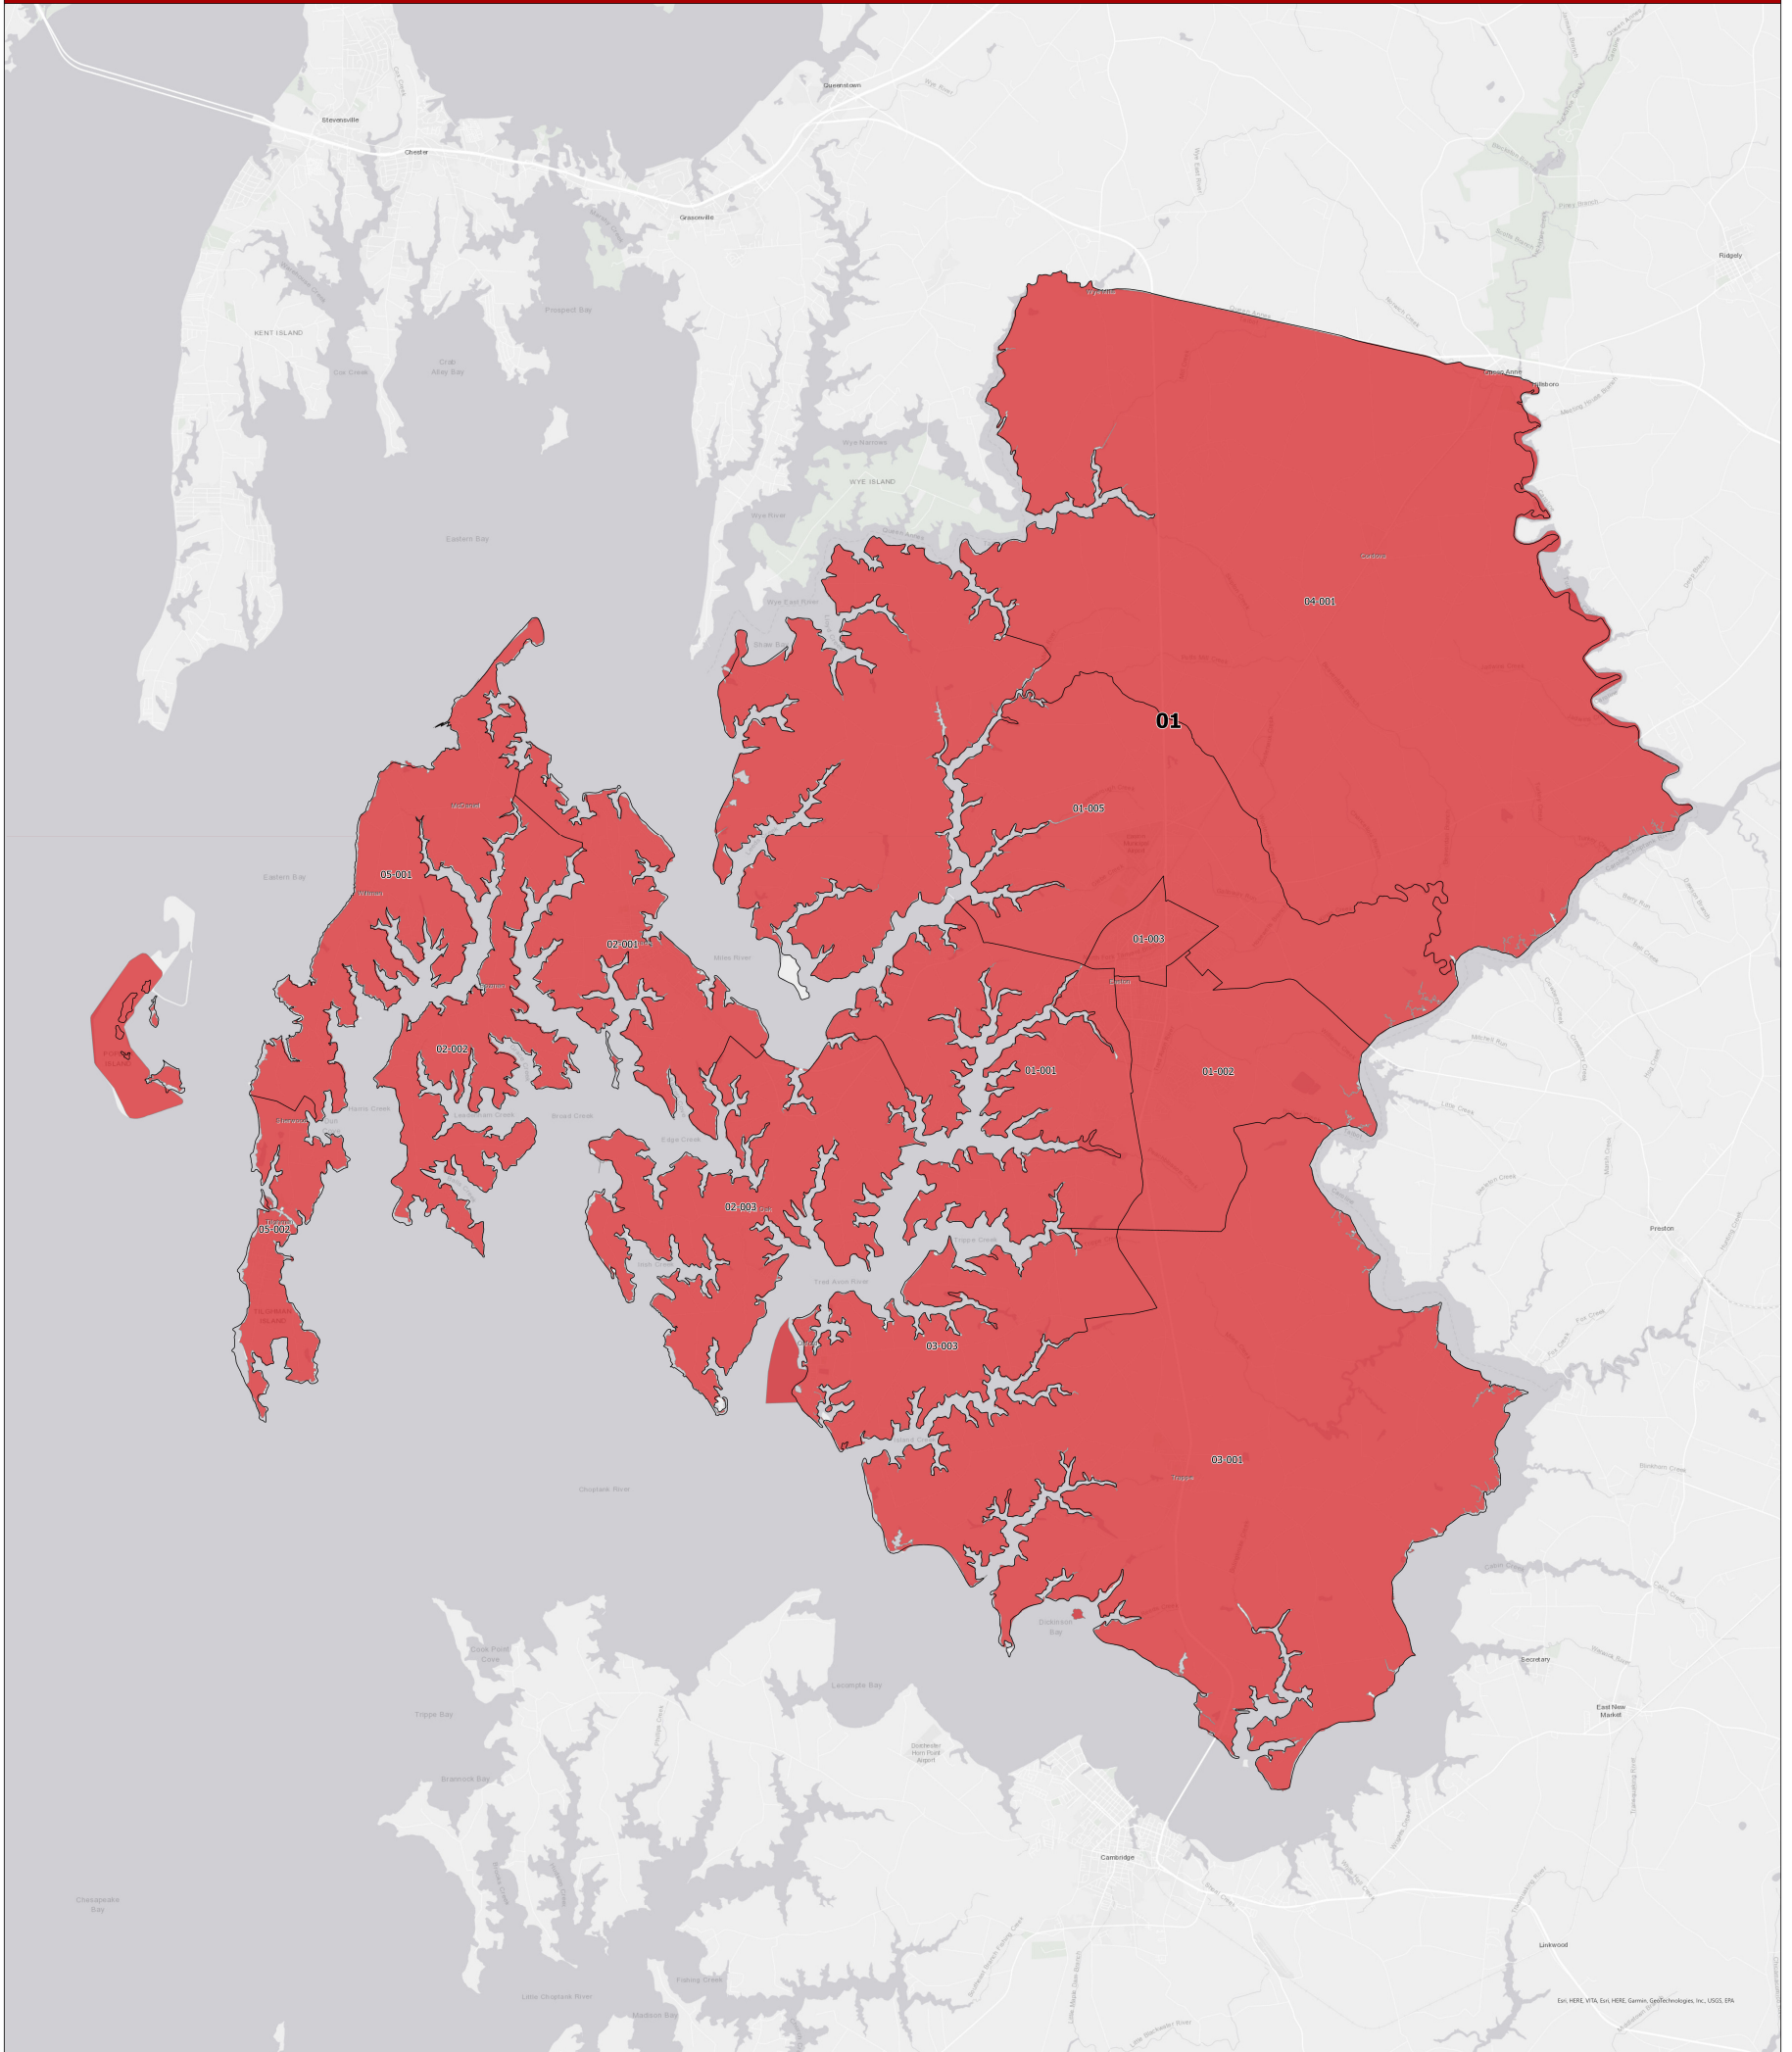

Maryland 2022 Congressional Districts with 2026 Precincts Talbot County

For more information on 2026 Precinct Maps, visit [MD Election Boundary application](#).

Data Sources:

- 2026 precinct boundaries received from counties (including Baltimore City) or digitized by Planning in coordination with counties, with precinct numbers reformatted as needed for statewide consistency.
- Congressional districts sourced from 2020 Census TIGER/Line Files & Senate Bill 1012.

Notes:

- Portions of any congressional districts that extend beyond the county are not depicted. Congressional district and precinct boundaries exclude 2020 Census blocks containing water area only.
- Planning may complete minor future adjustments to ensure precincts are edge matched with Census block boundaries.