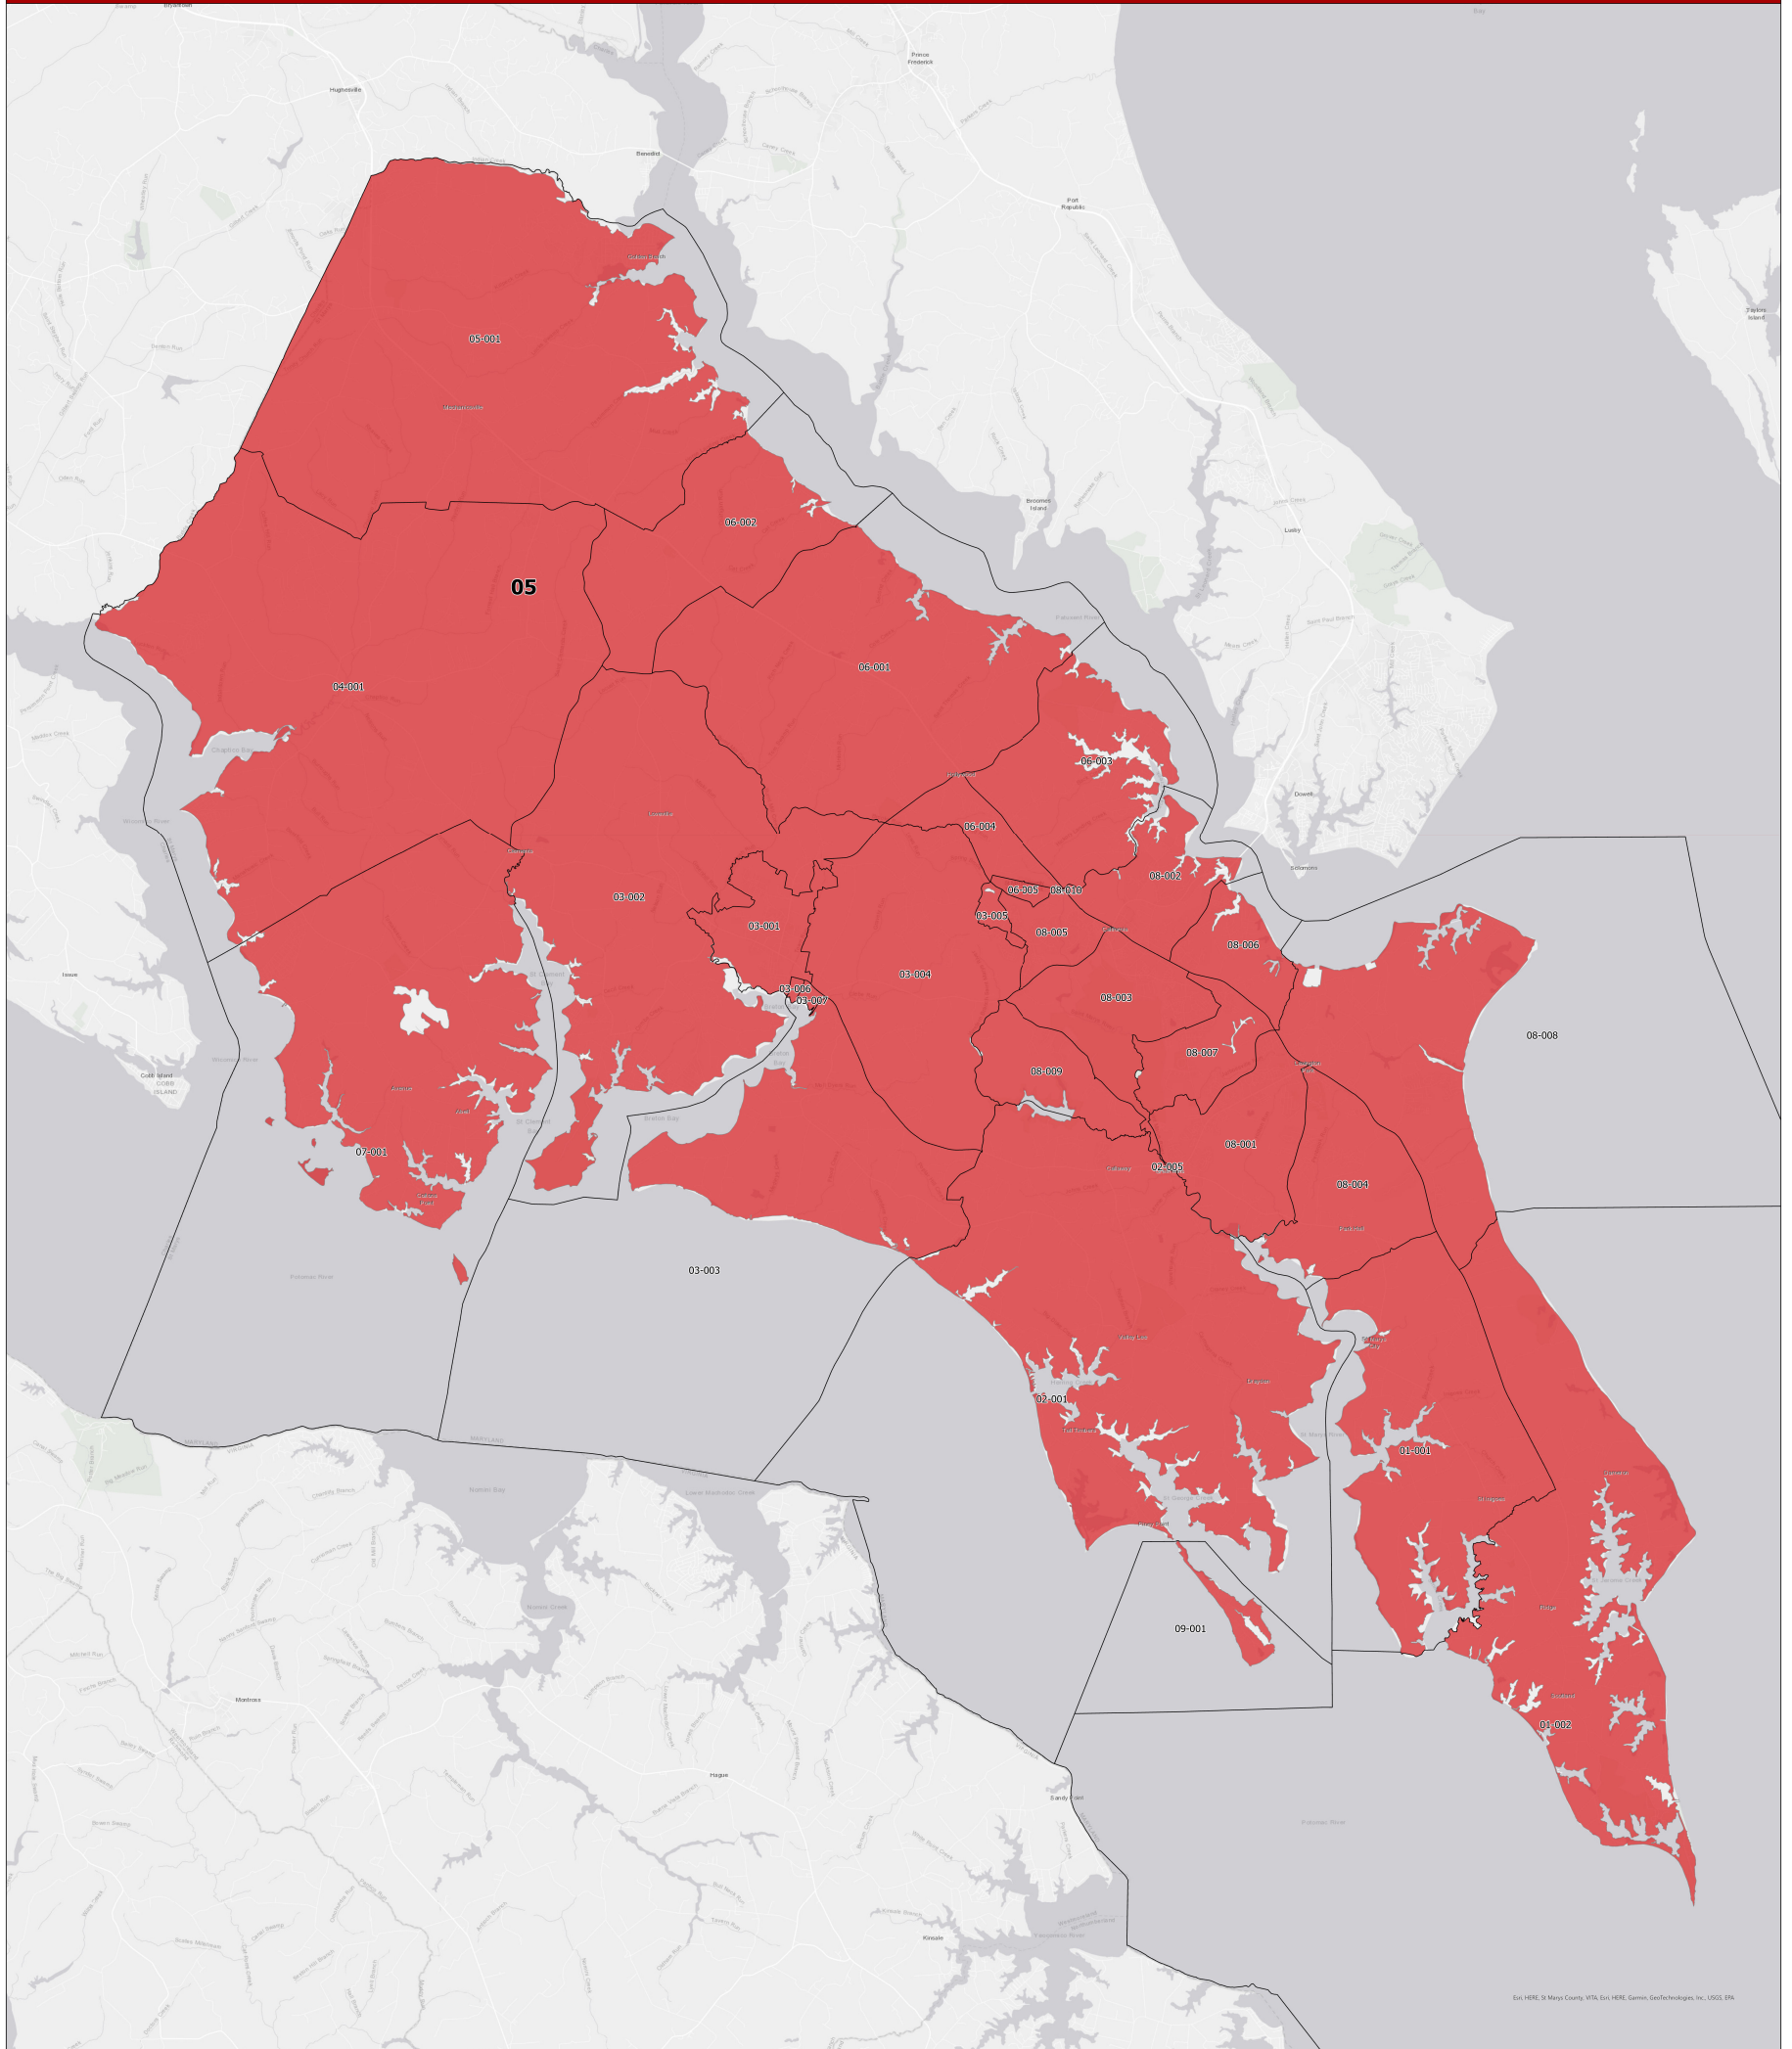

Maryland 2022 Congressional Districts with 2026 Precincts

St. Mary's County

For more information on 2026 Precinct Maps, visit [MD Election Boundary application](#).

Data Sources:

- 2026 precinct boundaries received from counties (including Baltimore City) or digitized by Planning in coordination with counties, with precinct numbers reformatted as needed for statewide consistency.
- Congressional districts sourced from 2020 Census TIGER/Line Files & Senate Bill 1012.

Notes:

- Portions of any congressional districts that extend beyond the county are not depicted. Congressional district and precinct boundaries exclude 2020 Census blocks containing water area only.
- Planning may complete minor future adjustments to ensure precincts are edge matched with Census block boundaries.

Legend	
DISTRICT	2026 Precincts
05	

Prepared by the Maryland Department of Planning, March 2026.